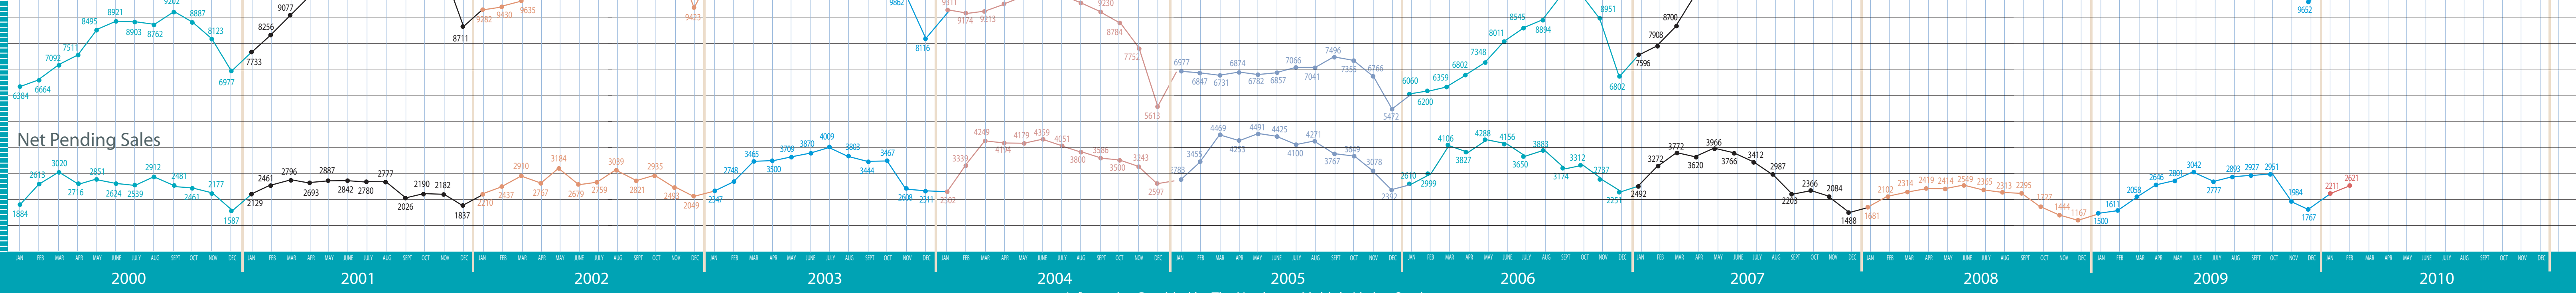

King County

Listing Residential & Condo Only

**ALAN L. POPE & ASSOCIATES, INC.®**  
 REAL PROPERTY APPRAISERS AND CONSULTANTS  
 7990 - 170th Ave NE, Redmond, WA 98052  
 (425) 882-0608 • Fax (425) 883-7196

©2009 Alan L. Pope & Associates, Inc.  
 All rights reserved

Inventory

Information Provided by The Northwest Multiple Listing Service

King County

Listing Residential & Condo Only

**ALAN L. POPE & ASSOCIATES, INC.®**  
 REAL PROPERTY APPRAISERS AND CONSULTANTS  
 7990 - 170th Ave NE, Redmond, WA 98052  
 (425) 882-0608 • Fax (425) 883-7196