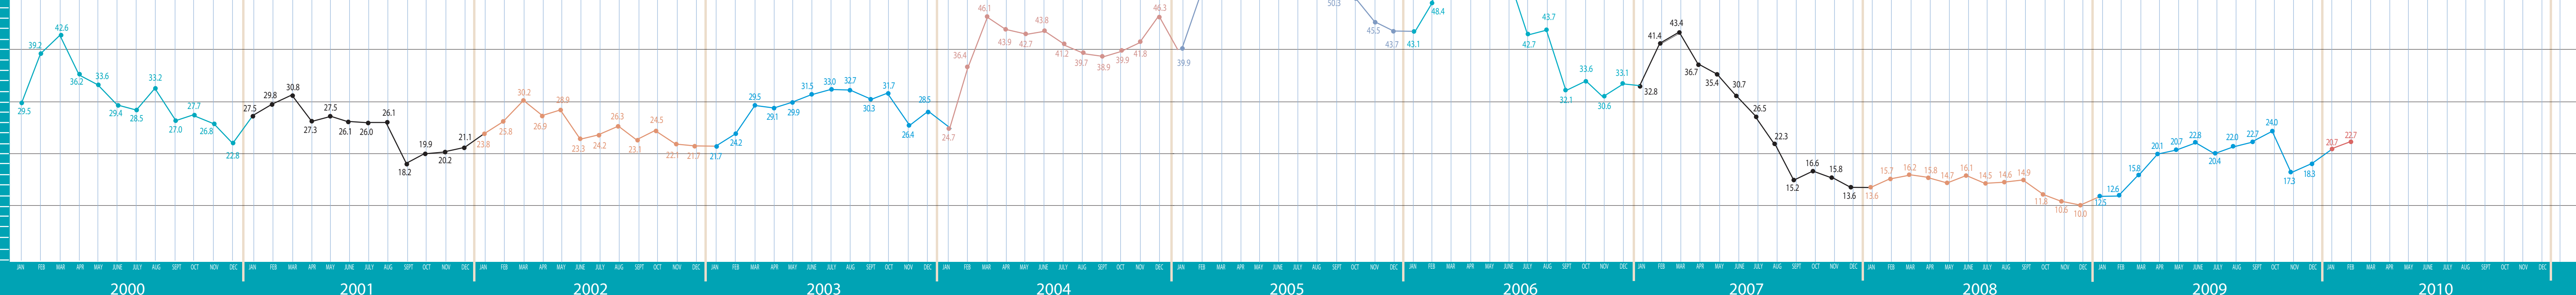

Absorption of Inventory

Information Provided by The Northwest Multiple Listing Service