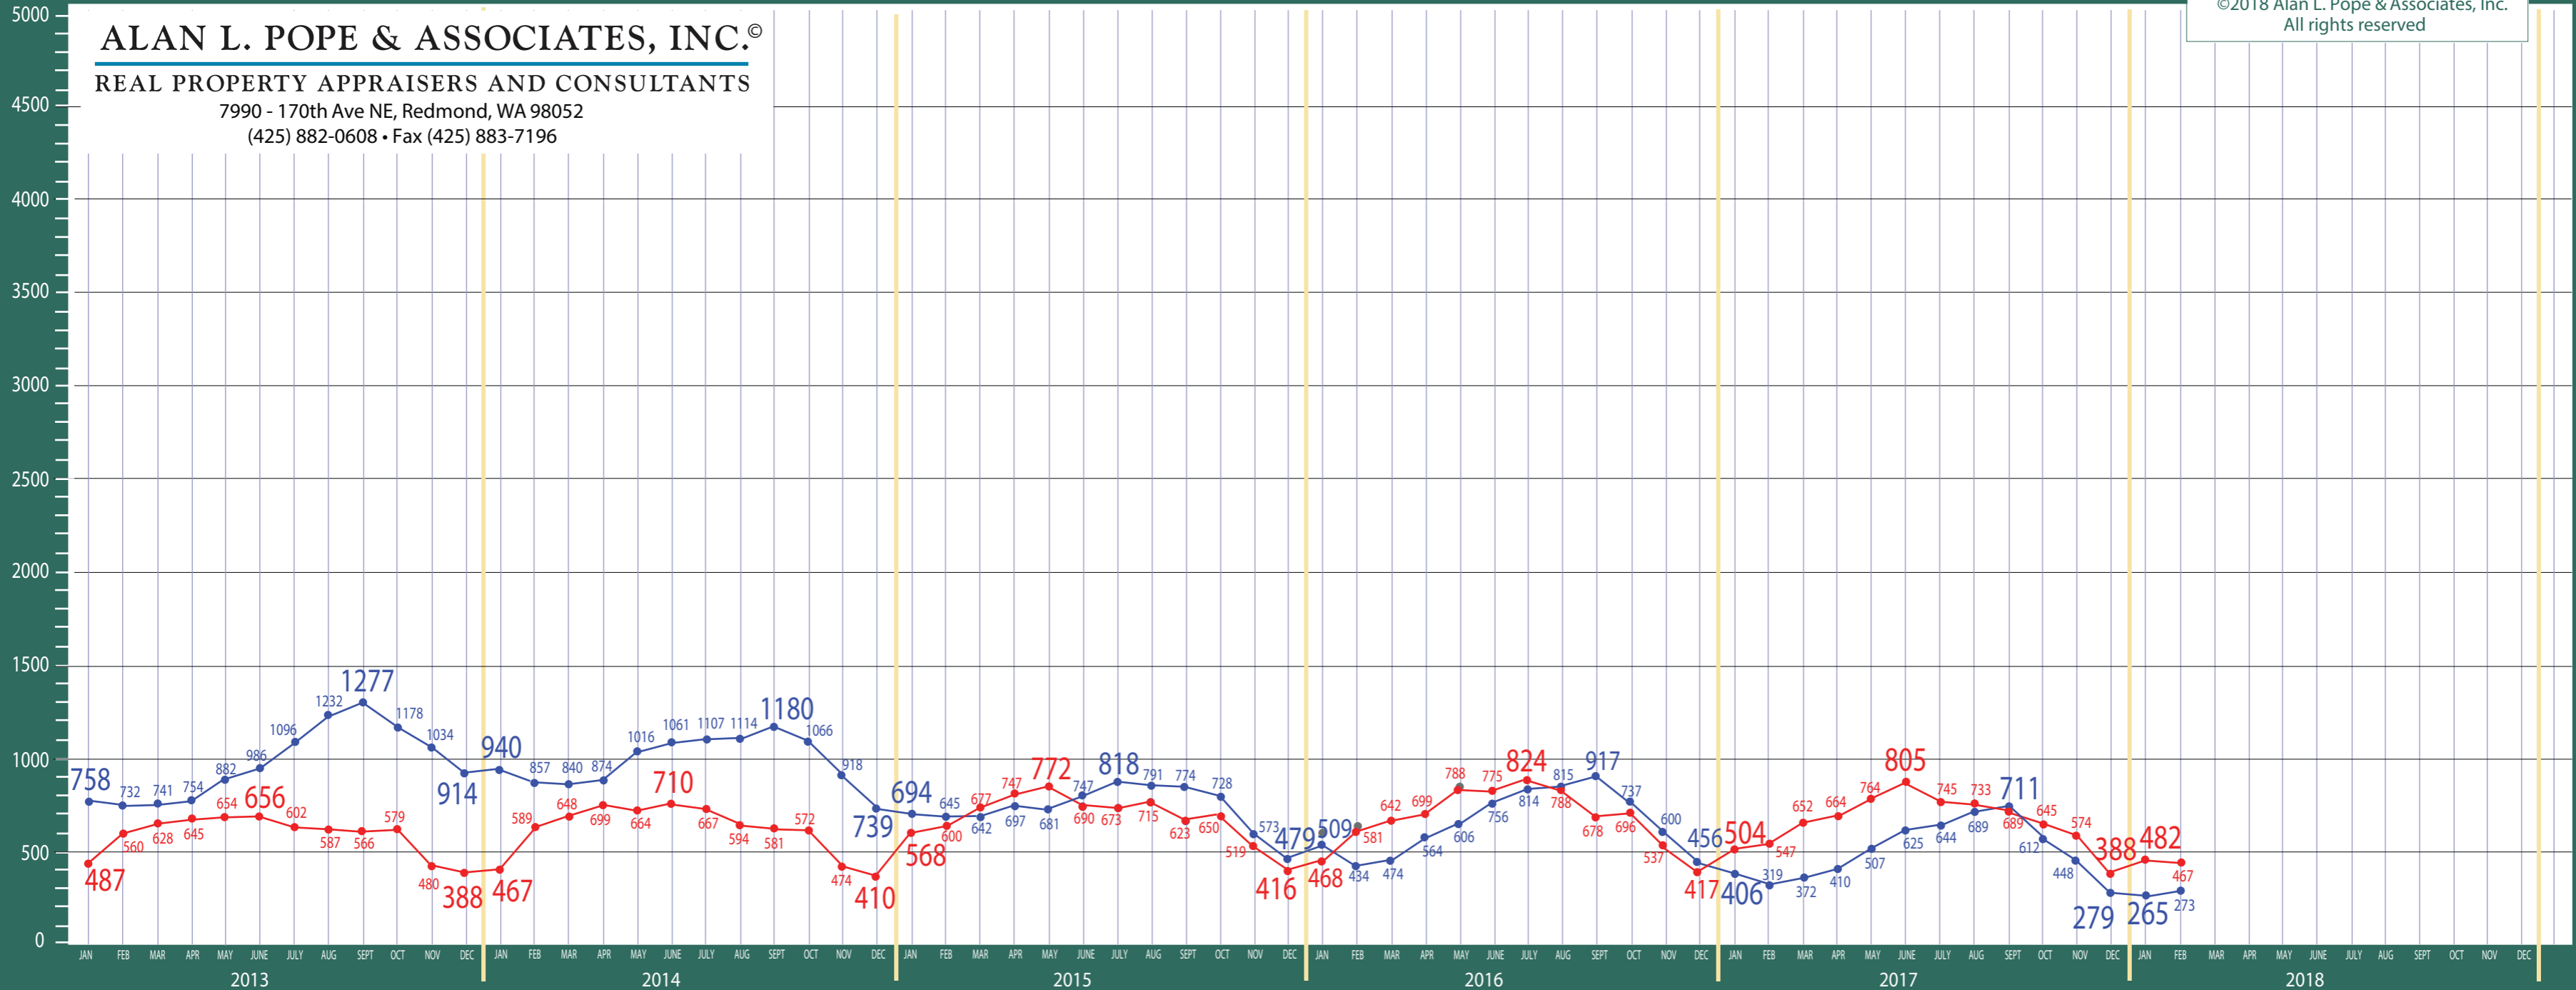

100-140 West Seattle to Federal Way

Listing Residential & Condo Only

©2018 Alan L. Pope & Associates, Inc.
All rights reserved

ALAN L. POPE & ASSOCIATES, INC.®

REAL PROPERTY APPRAISERS AND CONSULTANTS

7990 - 170th Ave NE, Redmond, WA 98052
(425) 882-0608 • Fax (425) 883-7196

100-140 West Seattle to Federal Way

Absorption of Inventory Residential & Condo Only

©2018 Alan L. Pope & Associates, Inc.
All rights reserved

ALAN L. POPE & ASSOCIATES, INC.®

REAL PROPERTY APPRAISERS AND CONSULTANTS