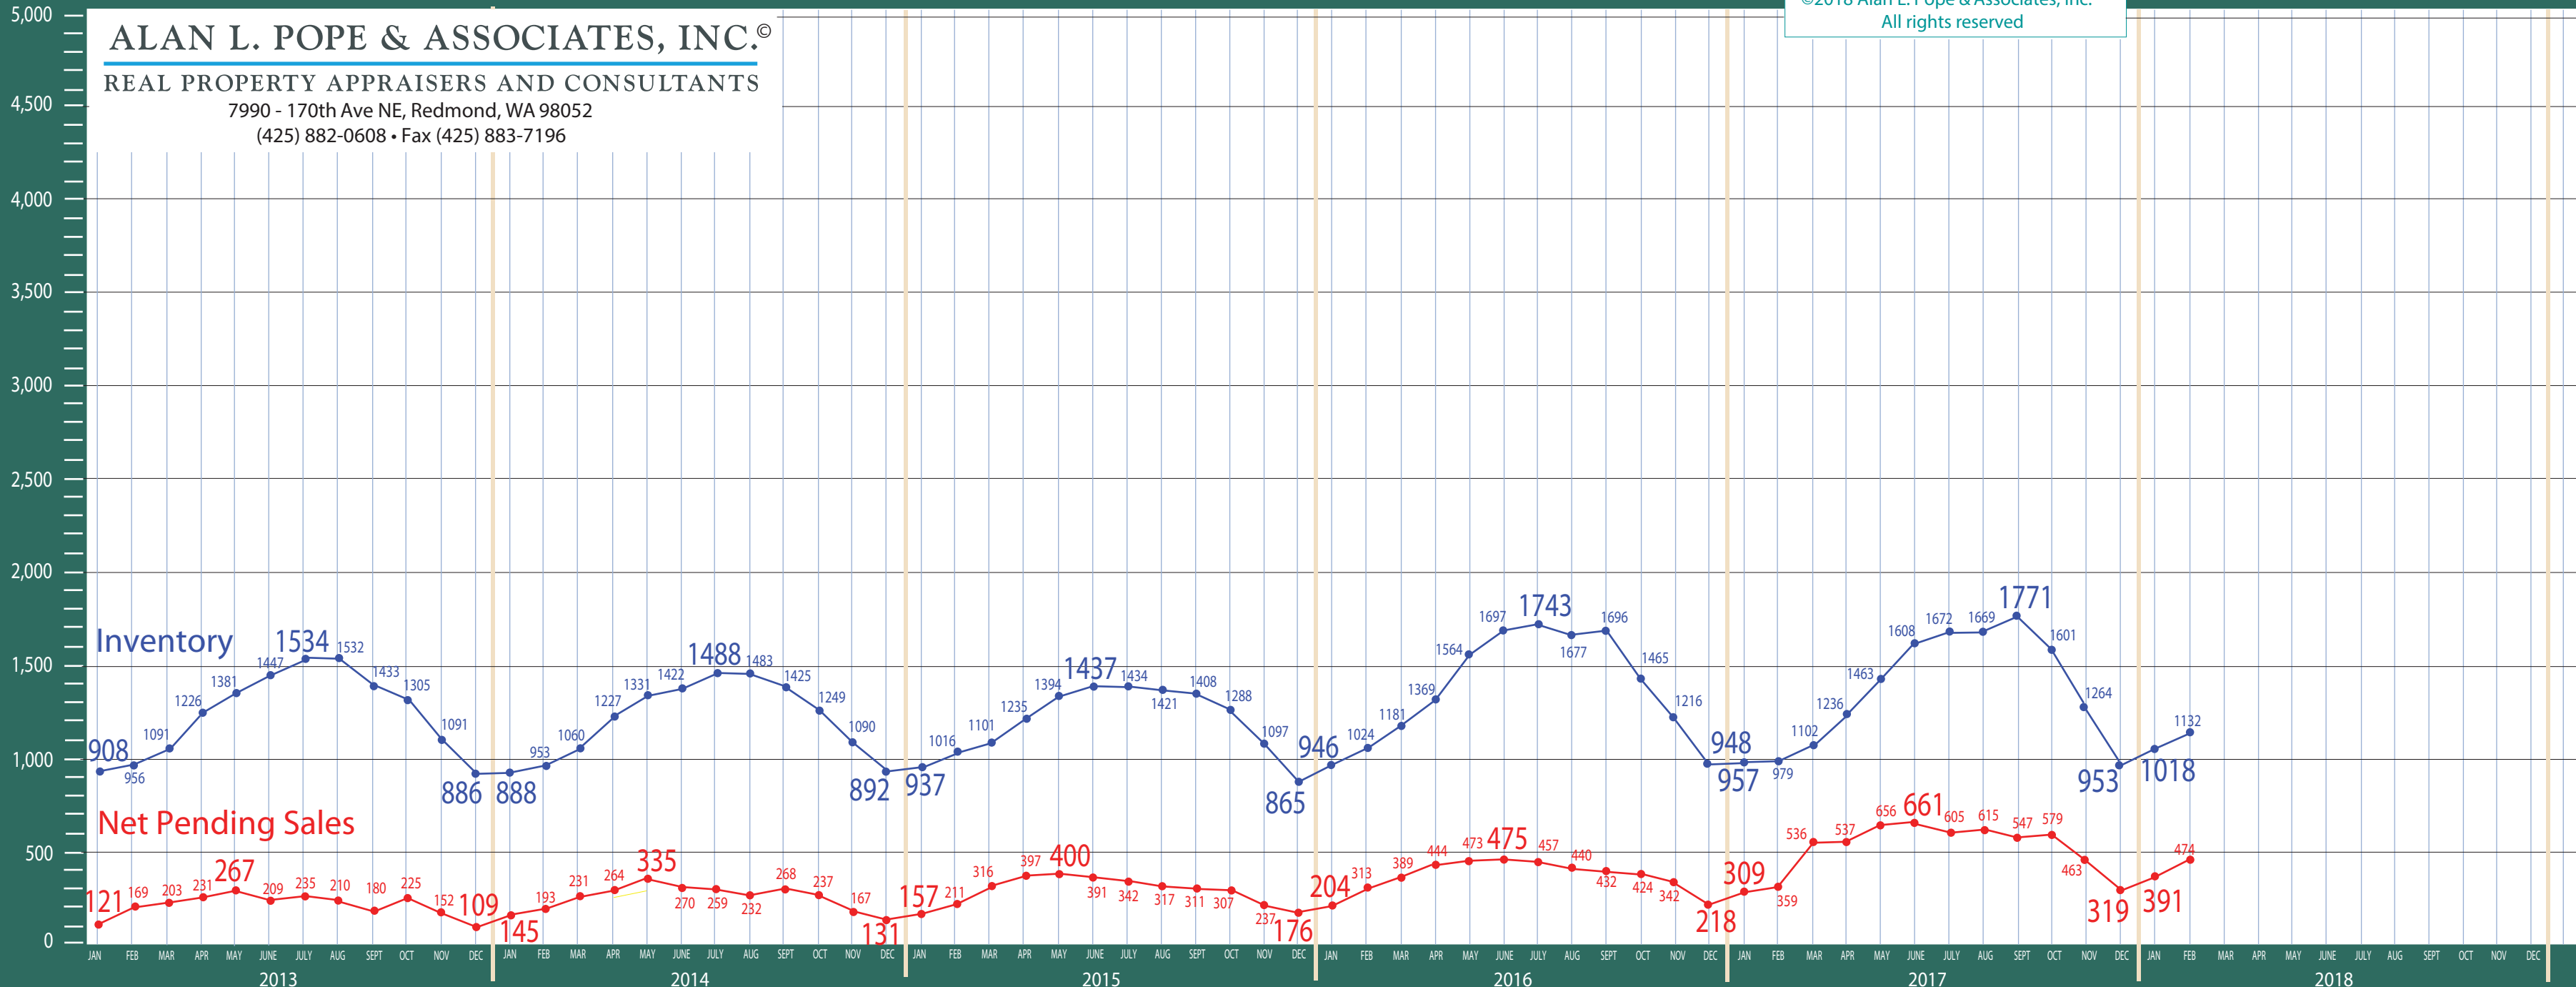

All NWMLS Areas Combined

$1,000,000 + Residential & Condo Statistics

©2018 Alan L. Pope & Associates, Inc.
All rights reserved

ALAN L. POPE & ASSOCIATES, INC.®

REAL PROPERTY APPRAISERS AND CONSULTANTS

7990 - 170th Ave NE, Redmond, WA 98052

(425) 882-0608 • Fax (425) 883-7196