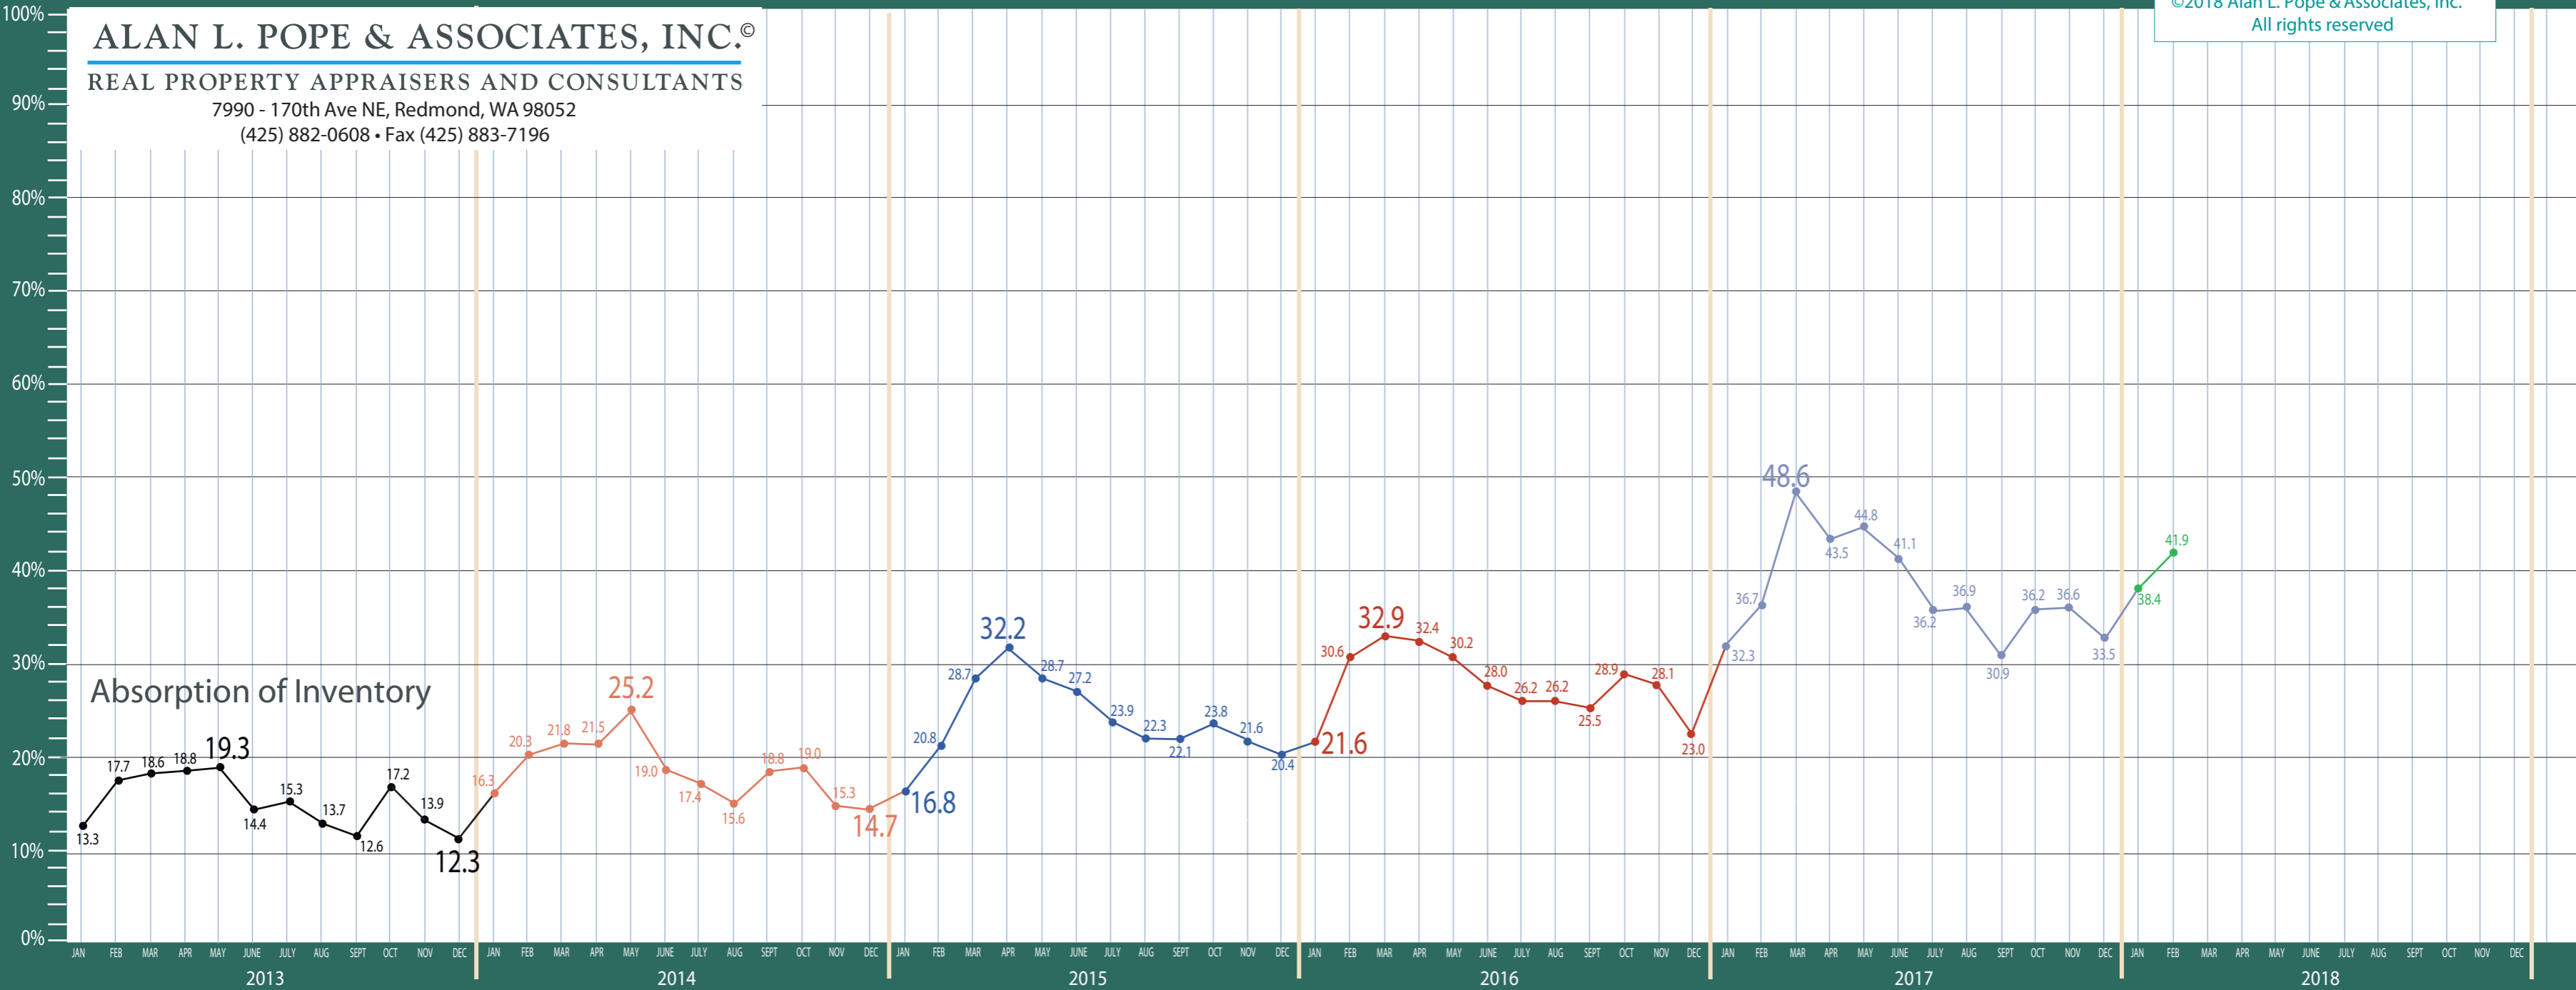

All NWMLS Areas Combined

$1,000,000 + Absorption of Inventory Residential & Condo Only

ALAN L. POPE & ASSOCIATES, INC.®

REAL PROPERTY APPRAISERS AND CONSULTANTS

7990 - 170th Ave NE, Redmond, WA 98052

(425) 882-0608 • Fax (425) 883-7196

©2018 Alan L. Pope & Associates, Inc.
All rights reserved

Absorption of Inventory