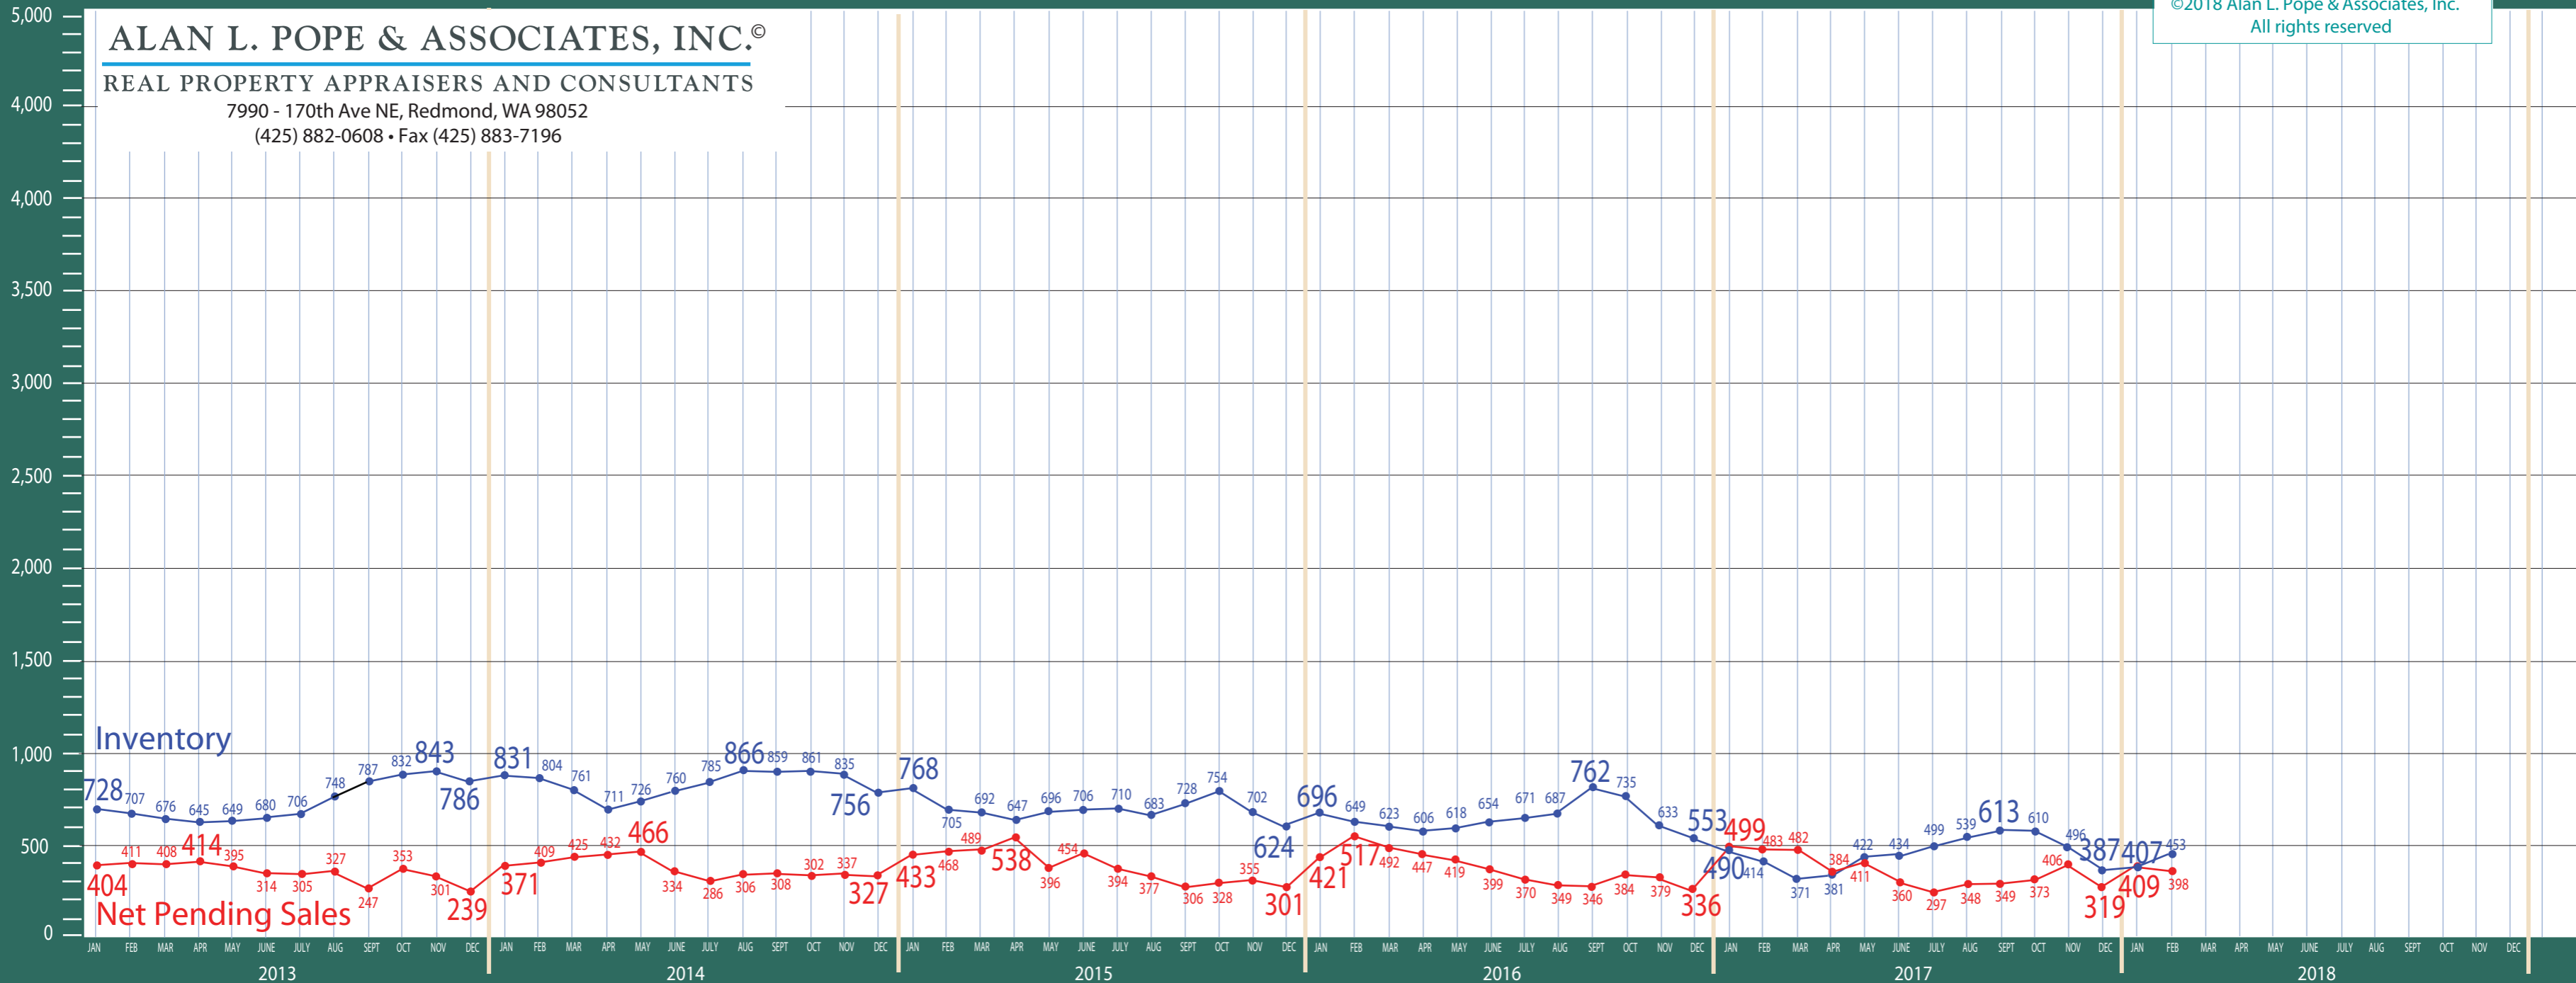

King County

New Construction - Residential & Condo Statistics

©2018 Alan L. Pope & Associates, Inc.
All rights reserved

ALAN L. POPE & ASSOCIATES, INC.®

REAL PROPERTY APPRAISERS AND CONSULTANTS

7990 - 170th Ave NE, Redmond, WA 98052

(425) 882-0608 • Fax (425) 883-7196

Information Provided by The Northwest Multiple Listing Service