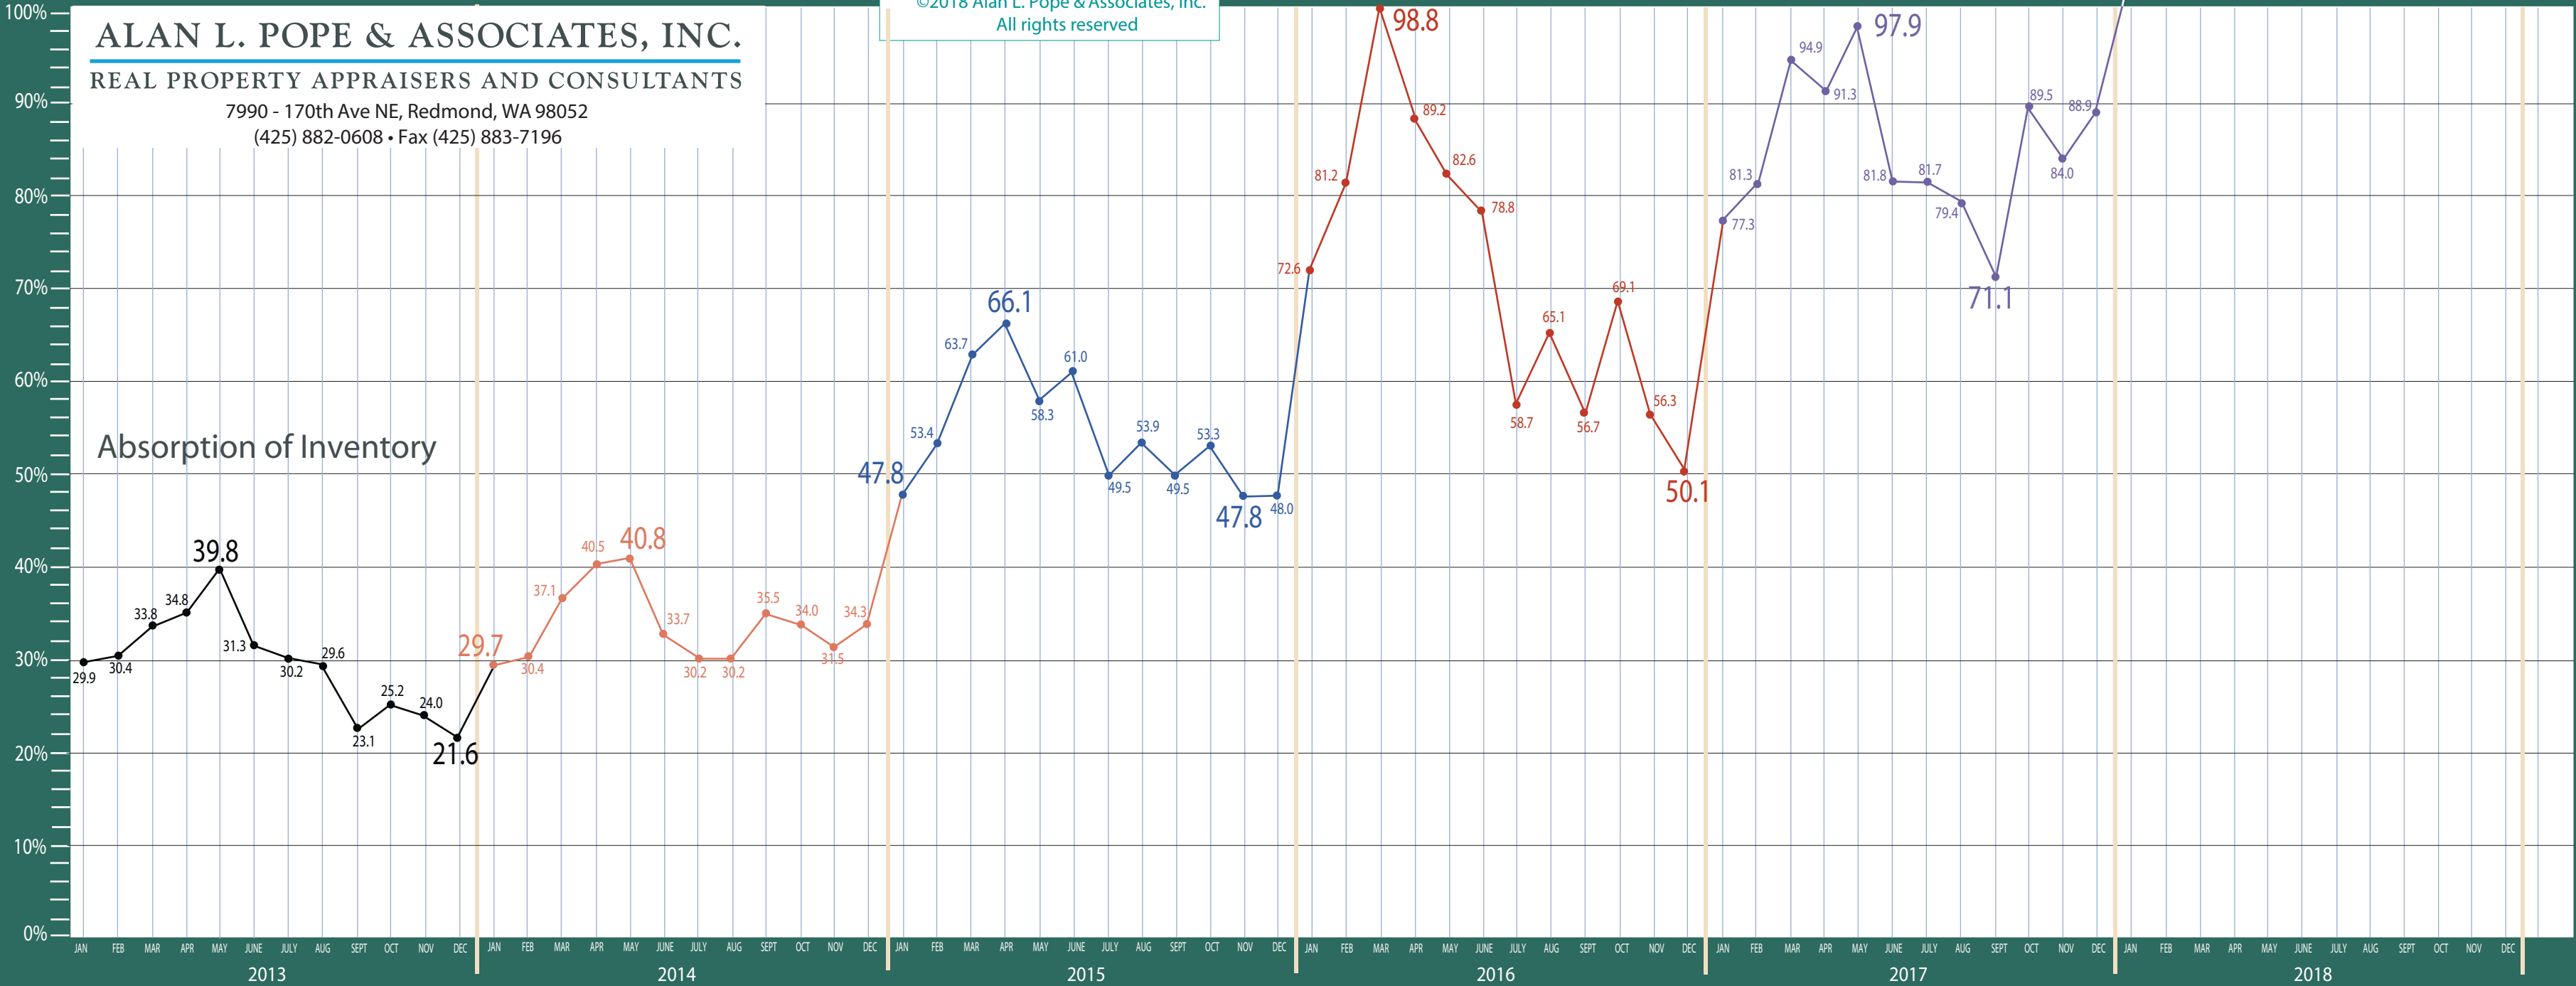

ALAN L. POPE & ASSOCIATES, INC.

REAL PROPERTY APPRAISERS AND CONSULTANTS

7990 - 170th Ave NE, Redmond, WA 98052
(425) 882-0608 • Fax (425) 883-7196

ALAN L. POPE & ASSOCIATES, INC.

REAL PROPERTY APPRAISERS AND CONSULTANTS

7990 - 170th Ave NE, Redmond, WA 98052
 (425) 882-0608 • Fax (425) 883-7196

©2018 Alan L. Pope & Associates, Inc.
 All rights reserved

Absorption of Inventory