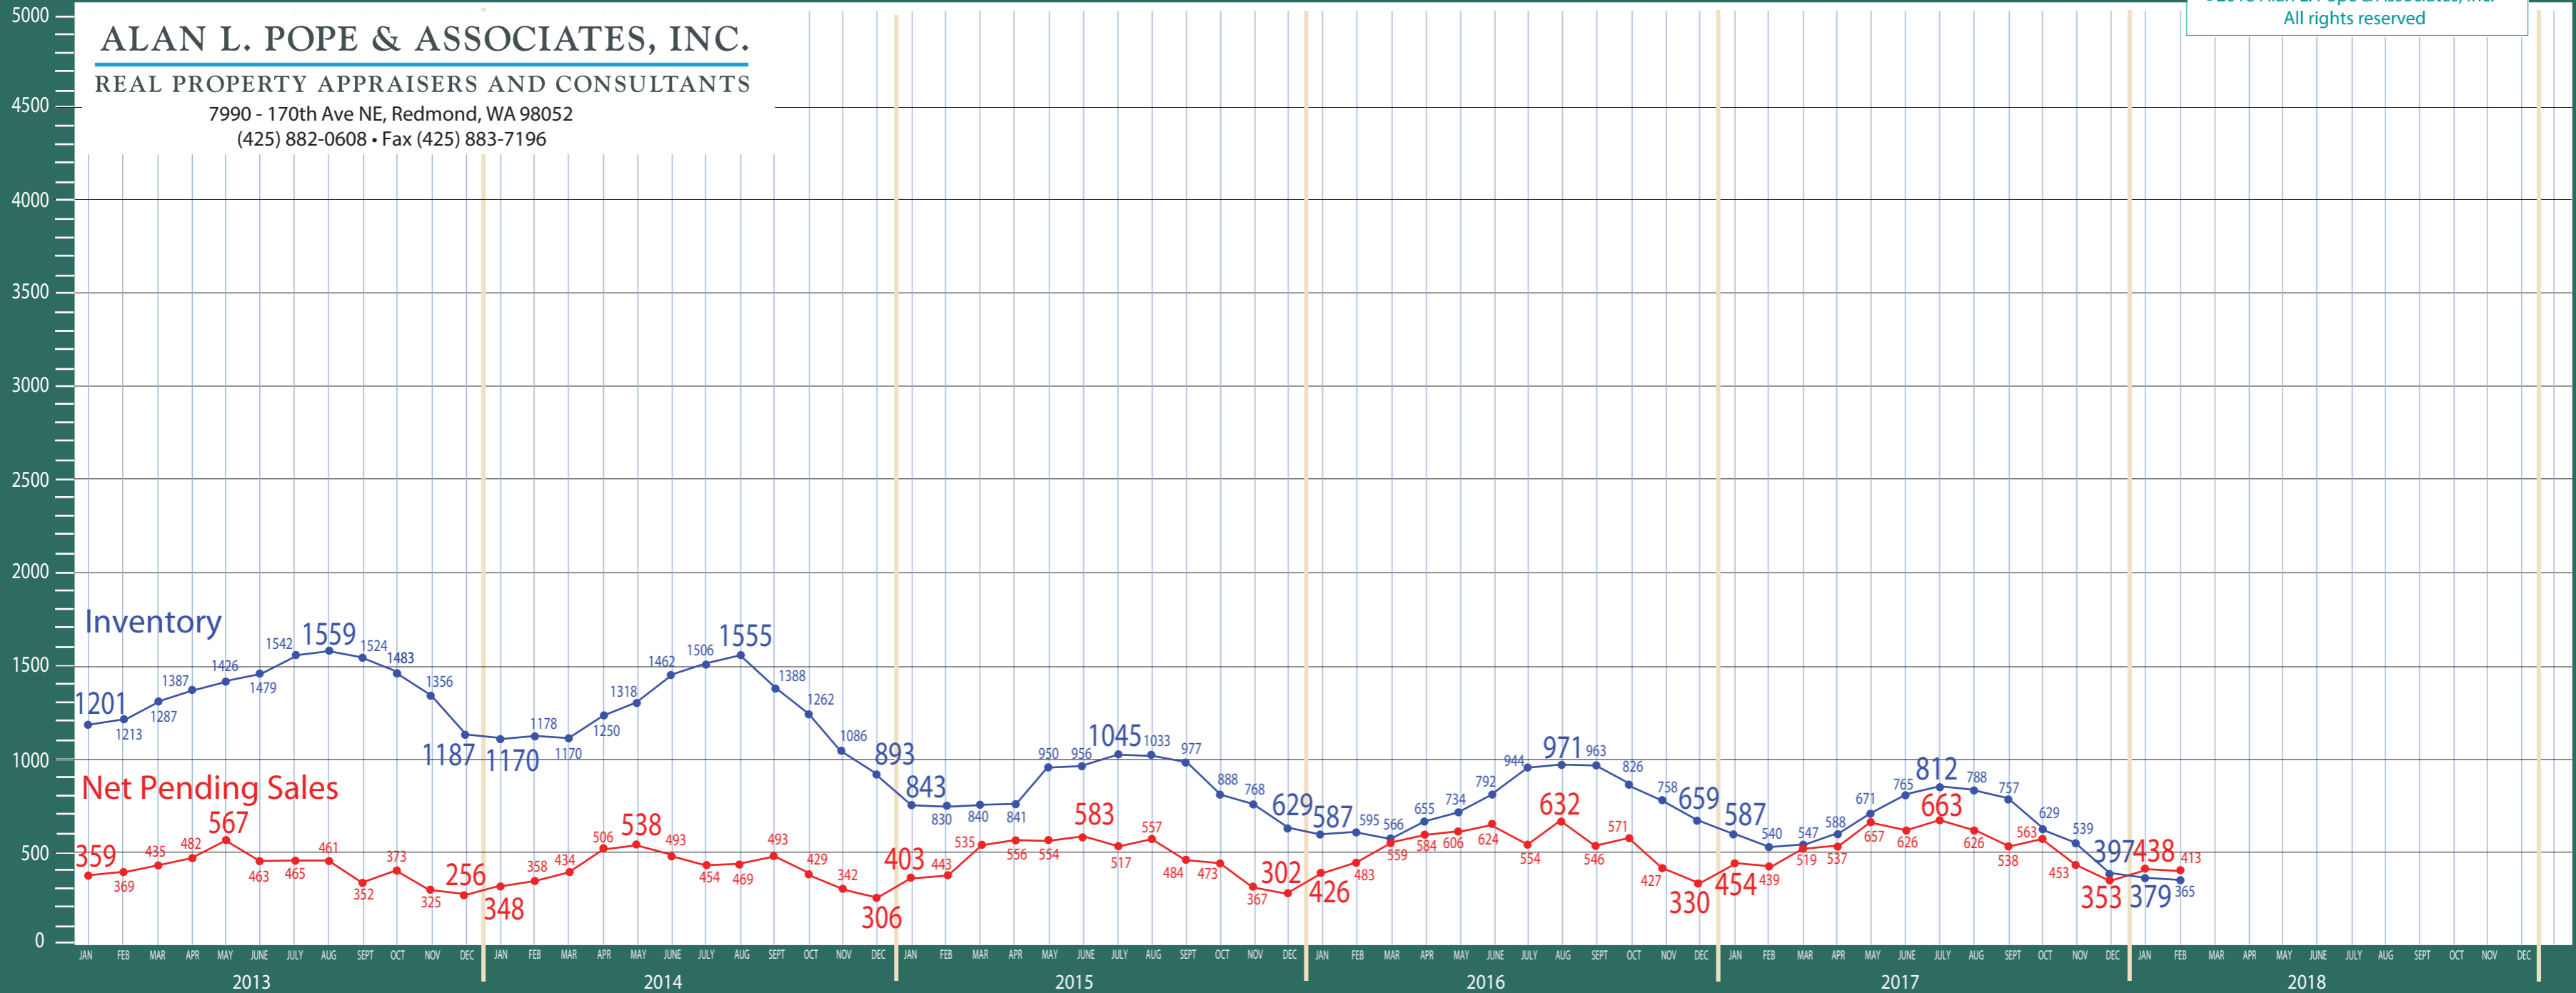

ALAN L. POPE & ASSOCIATES, INC.

REAL PROPERTY APPRAISERS AND CONSULTANTS

7990 - 170th Ave NE, Redmond, WA 98052
(425) 882-0608 • Fax (425) 883-7196

ALAN L. POPE & ASSOCIATES, INC.

REAL PROPERTY APPRAISERS AND CONSULTANTS

7990 - 170th Ave NE, Redmond, WA 98052
 (425) 882-0608 • Fax (425) 883-7196

©2018 Alan L. Pope & Associates, Inc.
 All rights reserved

Absorption of Inventory