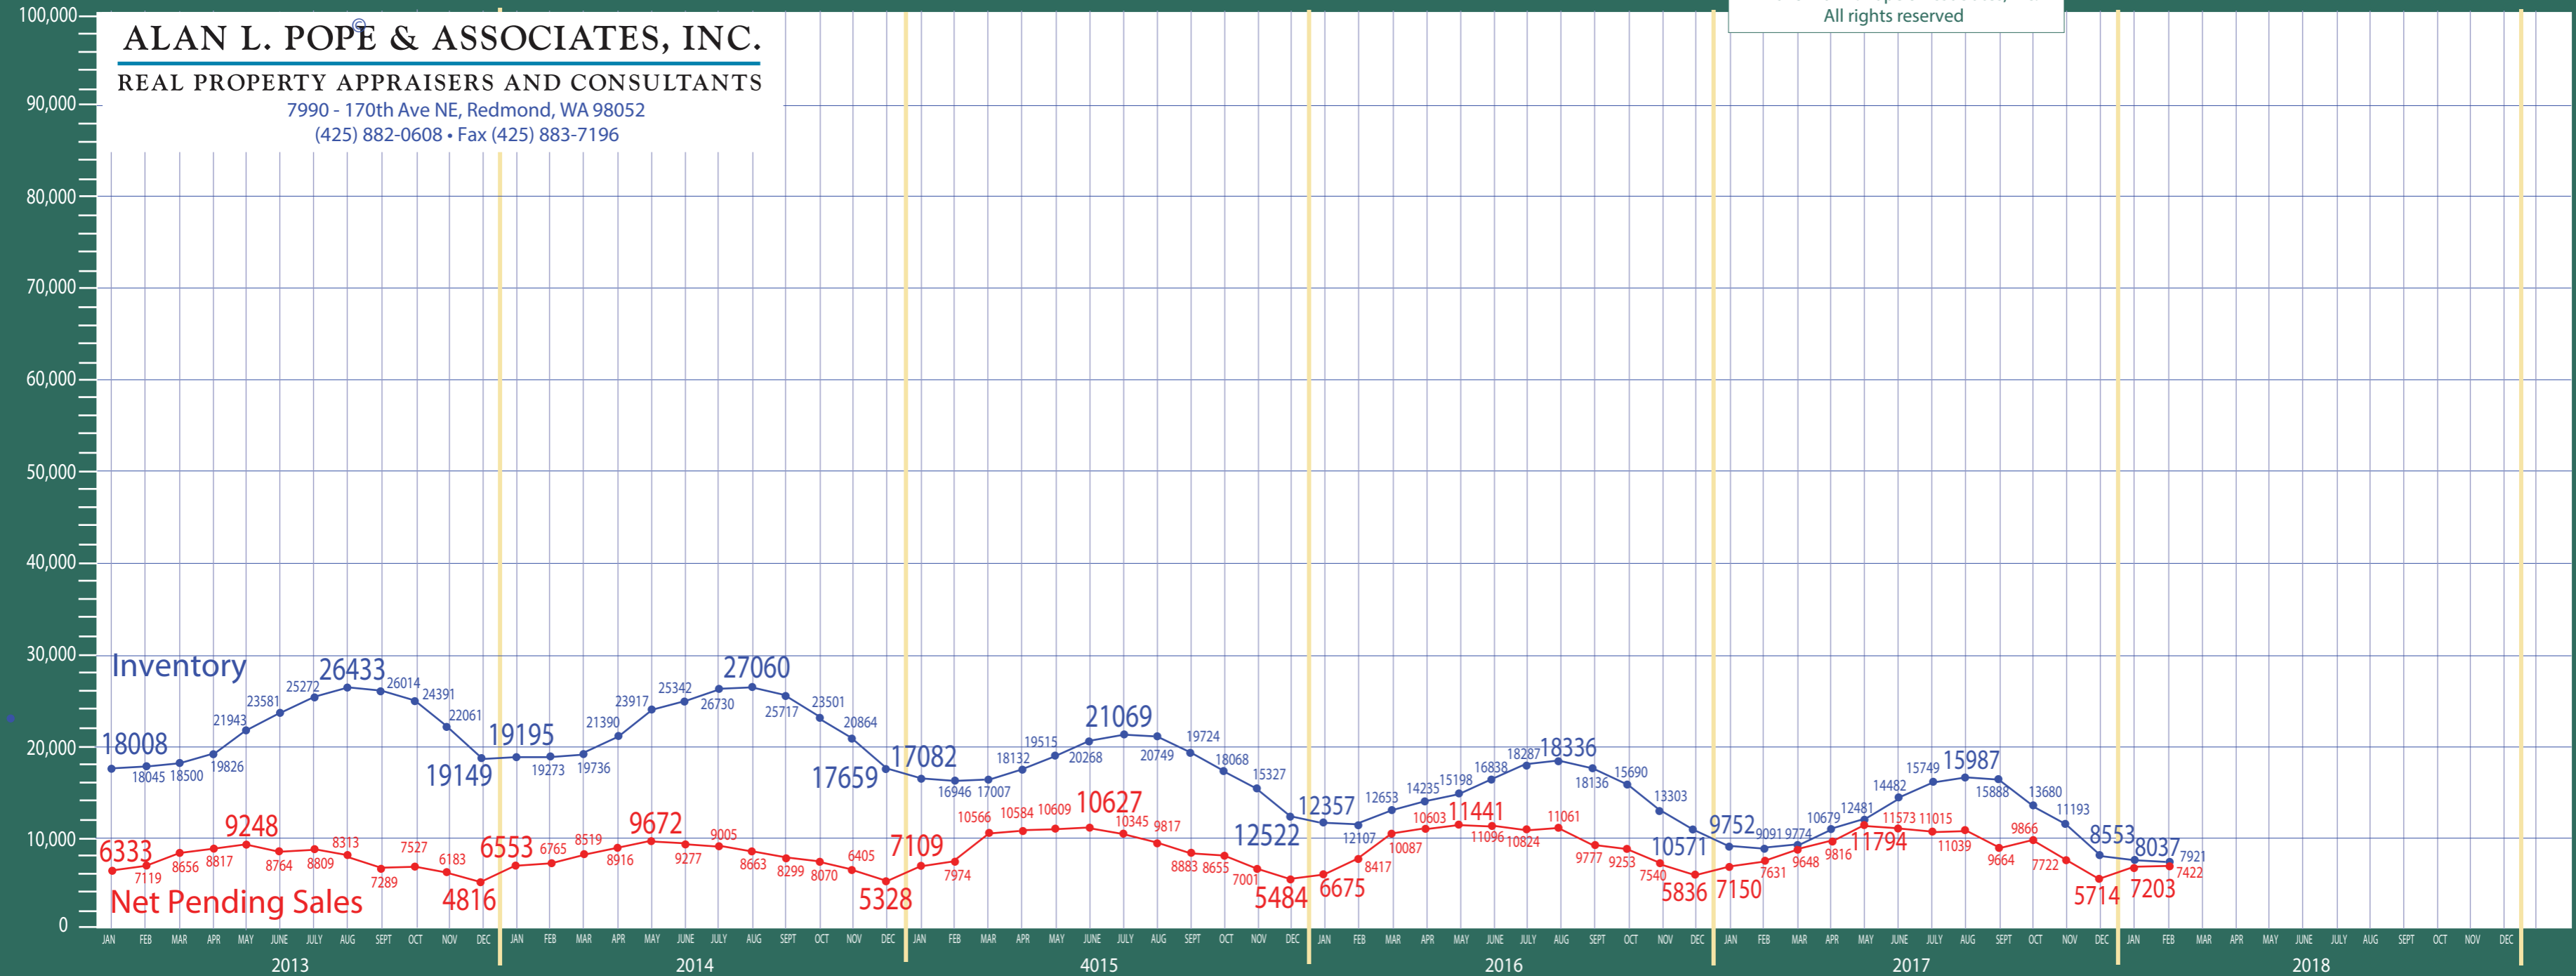

Puget Sound Region

Listing Residential & Condo Only

©2018 Alan L. Pope & Associates, Inc.
All rights reserved

ALAN L. POPE & ASSOCIATES, INC.

REAL PROPERTY APPRAISERS AND CONSULTANTS

7990 - 170th Ave NE, Redmond, WA 98052
(425) 882-0608 • Fax (425) 883-7196