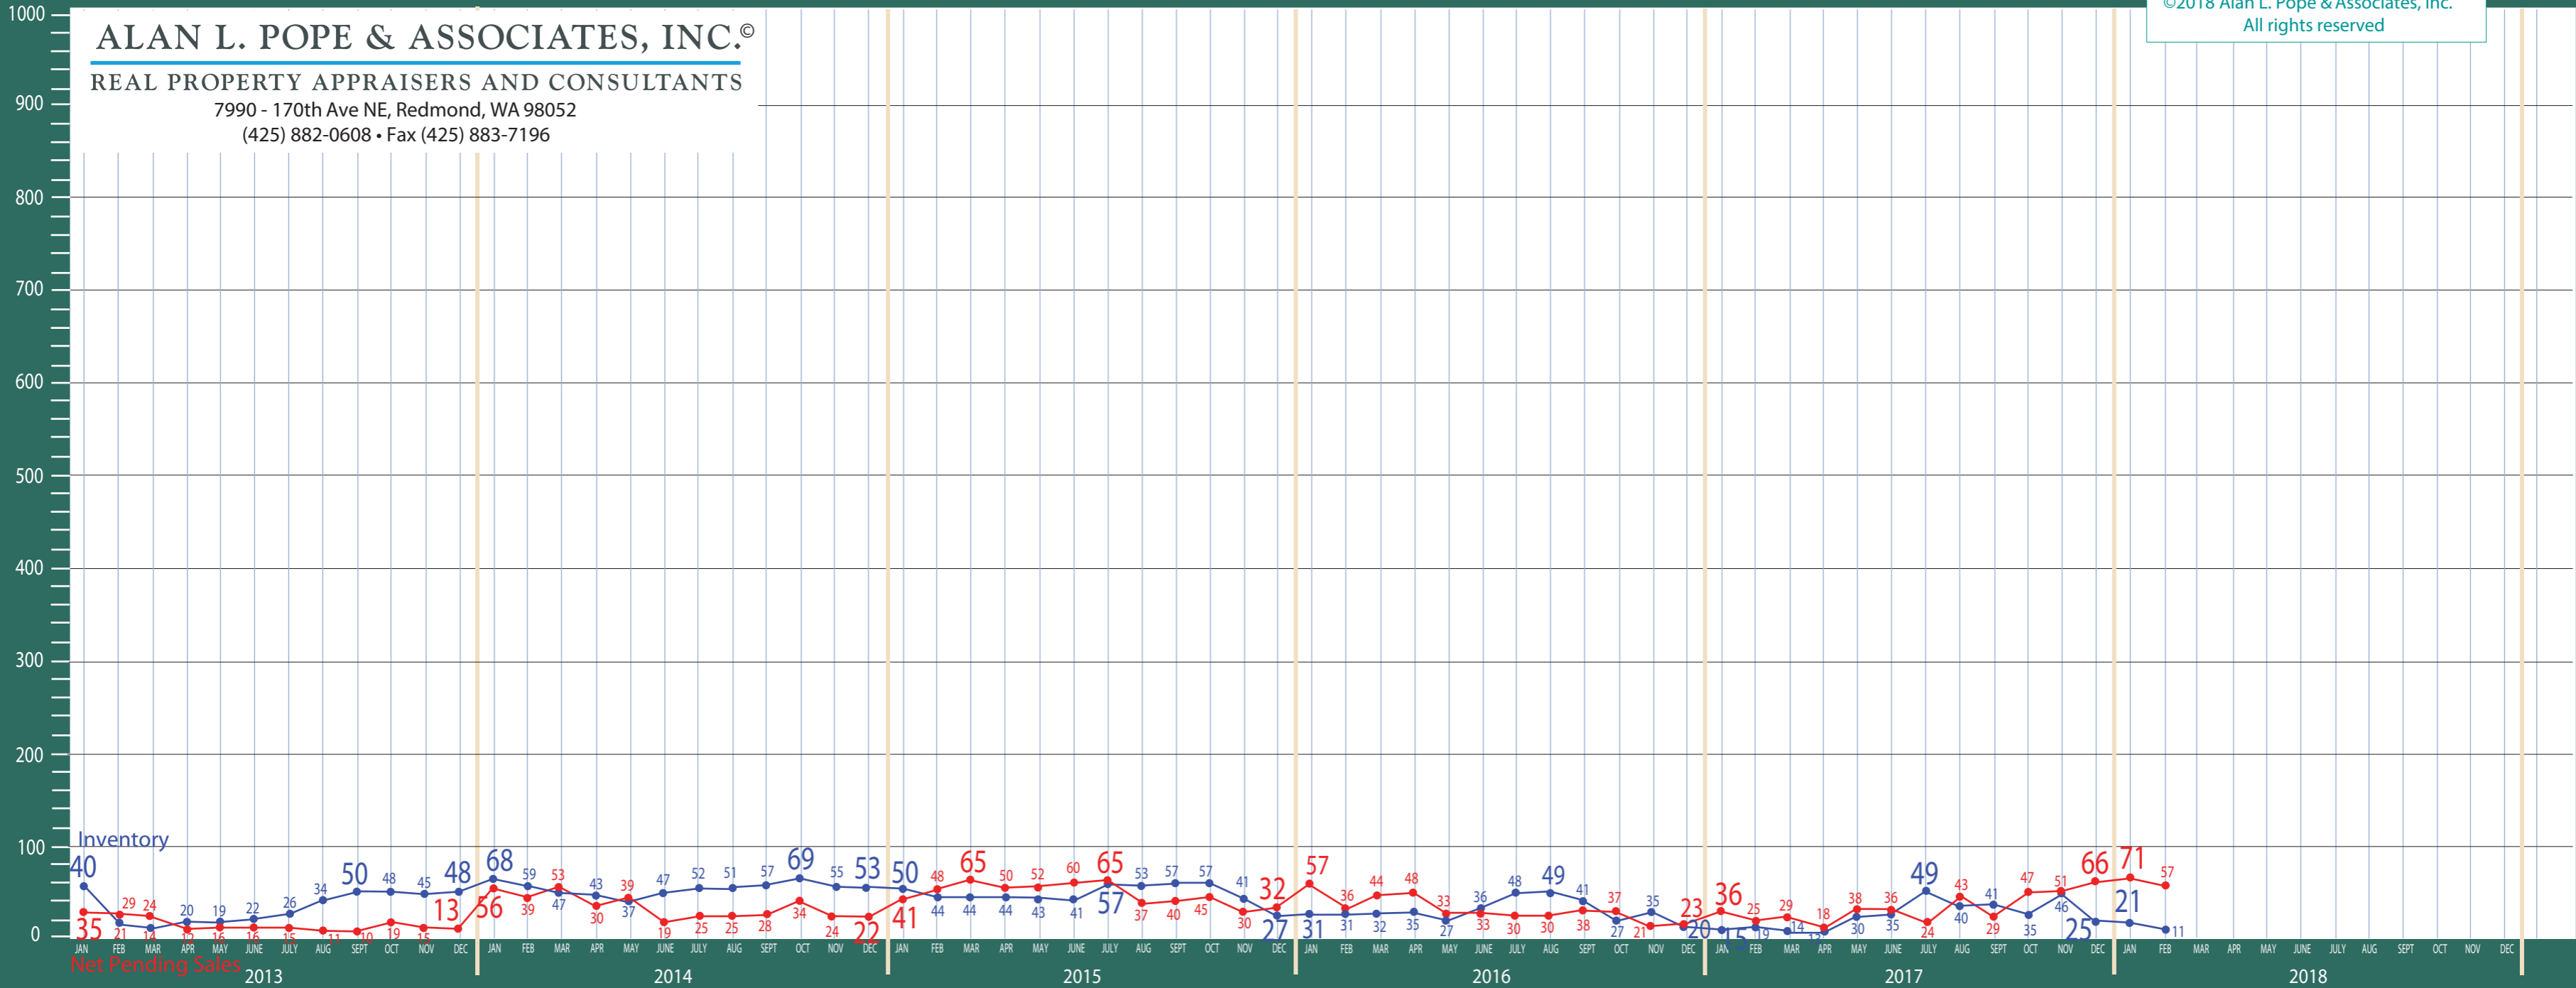

Snohomish County

New Construction - Condo Statistics

©2018 Alan L. Pope & Associates, Inc.
All rights reserved

ALAN L. POPE & ASSOCIATES, INC.®

REAL PROPERTY APPRAISERS AND CONSULTANTS

7990 - 170th Ave NE, Redmond, WA 98052

(425) 882-0608 • Fax (425) 883-7196