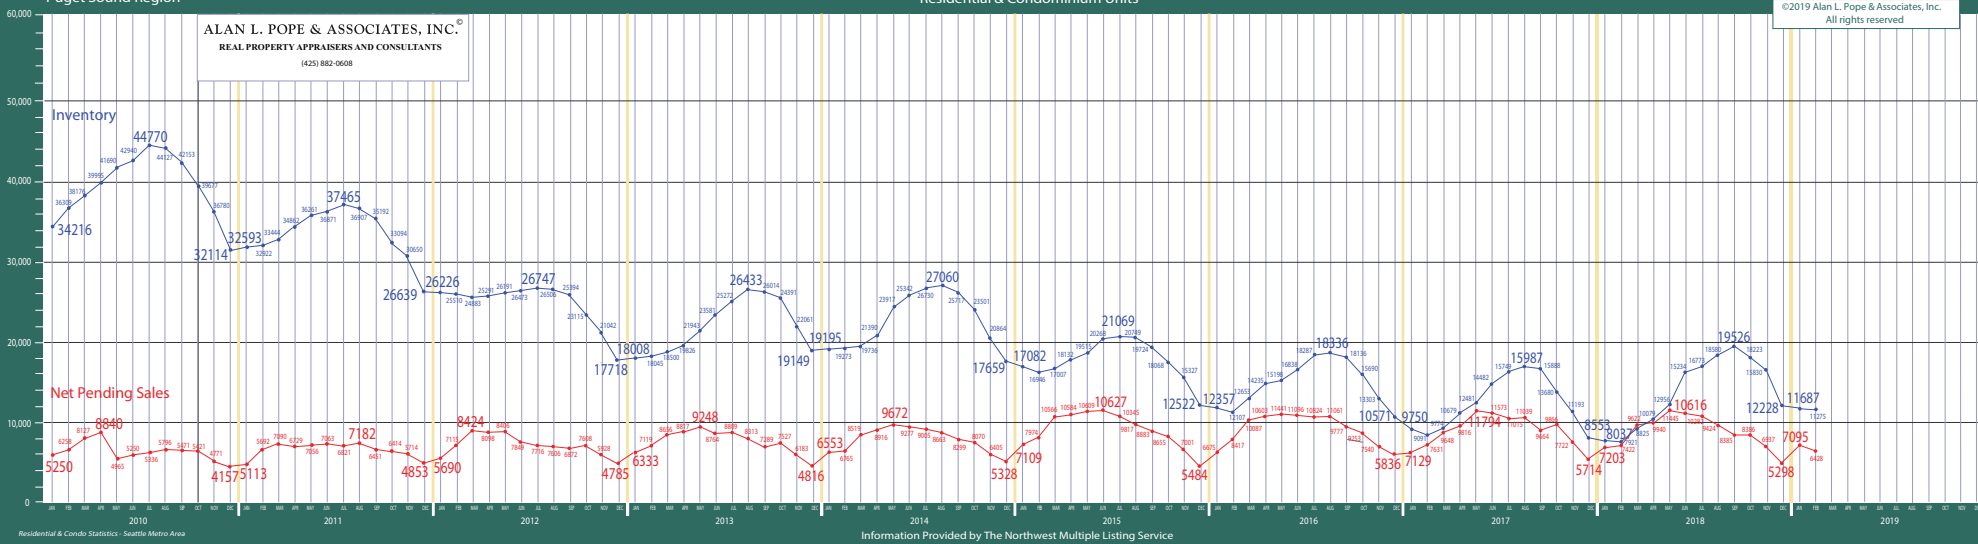

ALAN L. POPE & ASSOCIATES, INC.®
REAL PROPERTY APPRAISERS AND CONSULTANTS
(425) 882-0608

ALAN L. POPE & ASSOCIATES, INC.®
REAL PROPERTY APPRAISERS AND CONSULTANTS
(425) 882-0608