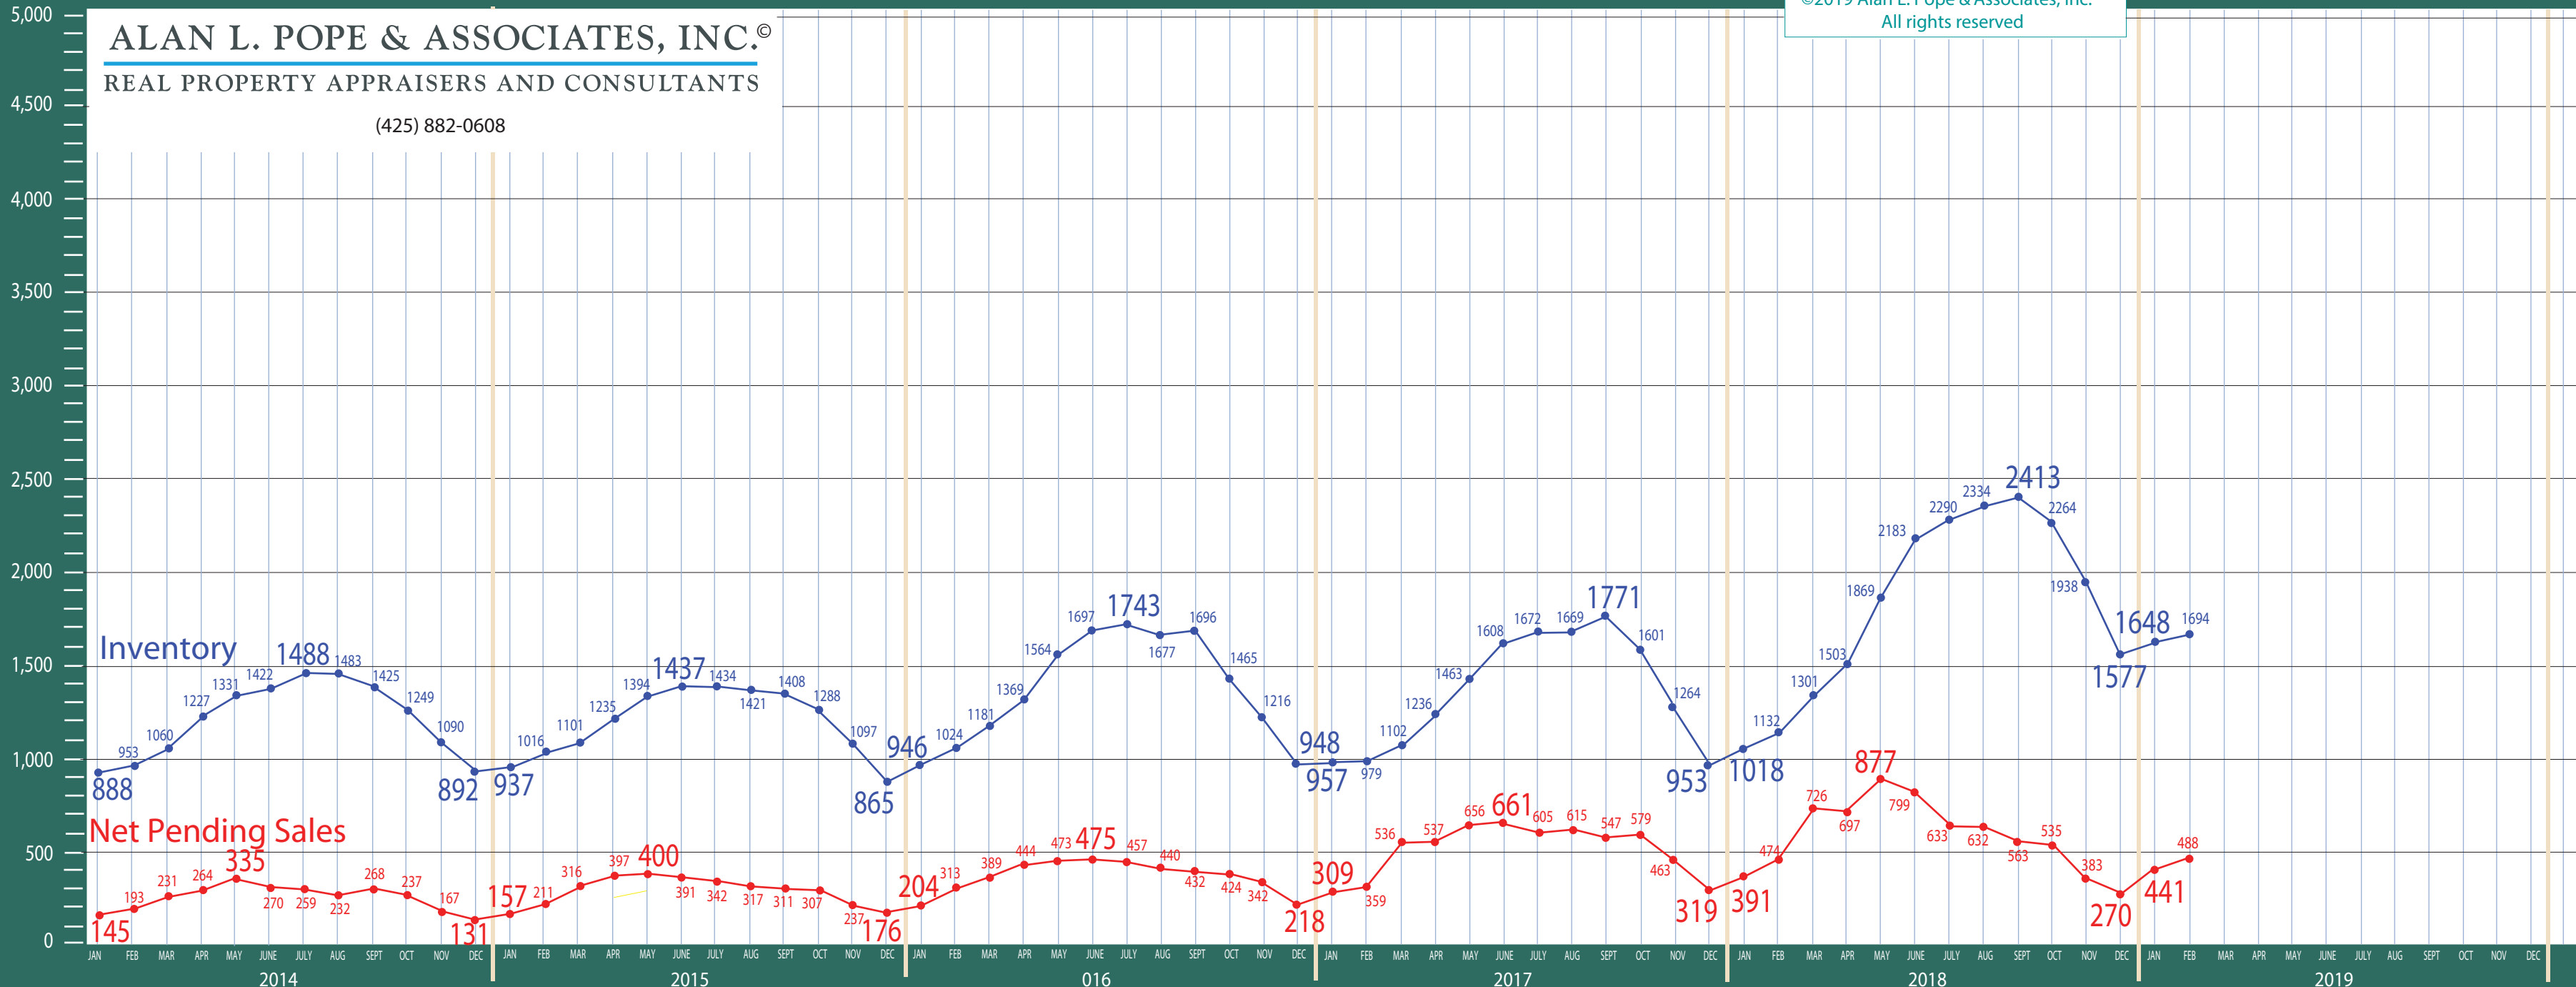

All NWMLS Areas Combined

\$1,000,000 + Residential & Condo Statistics

©2019 Alan L. Pope & Associates, Inc.
All rights reserved

ALAN L. POPE & ASSOCIATES, INC.®

REAL PROPERTY APPRAISERS AND CONSULTANTS

(425) 882-0608