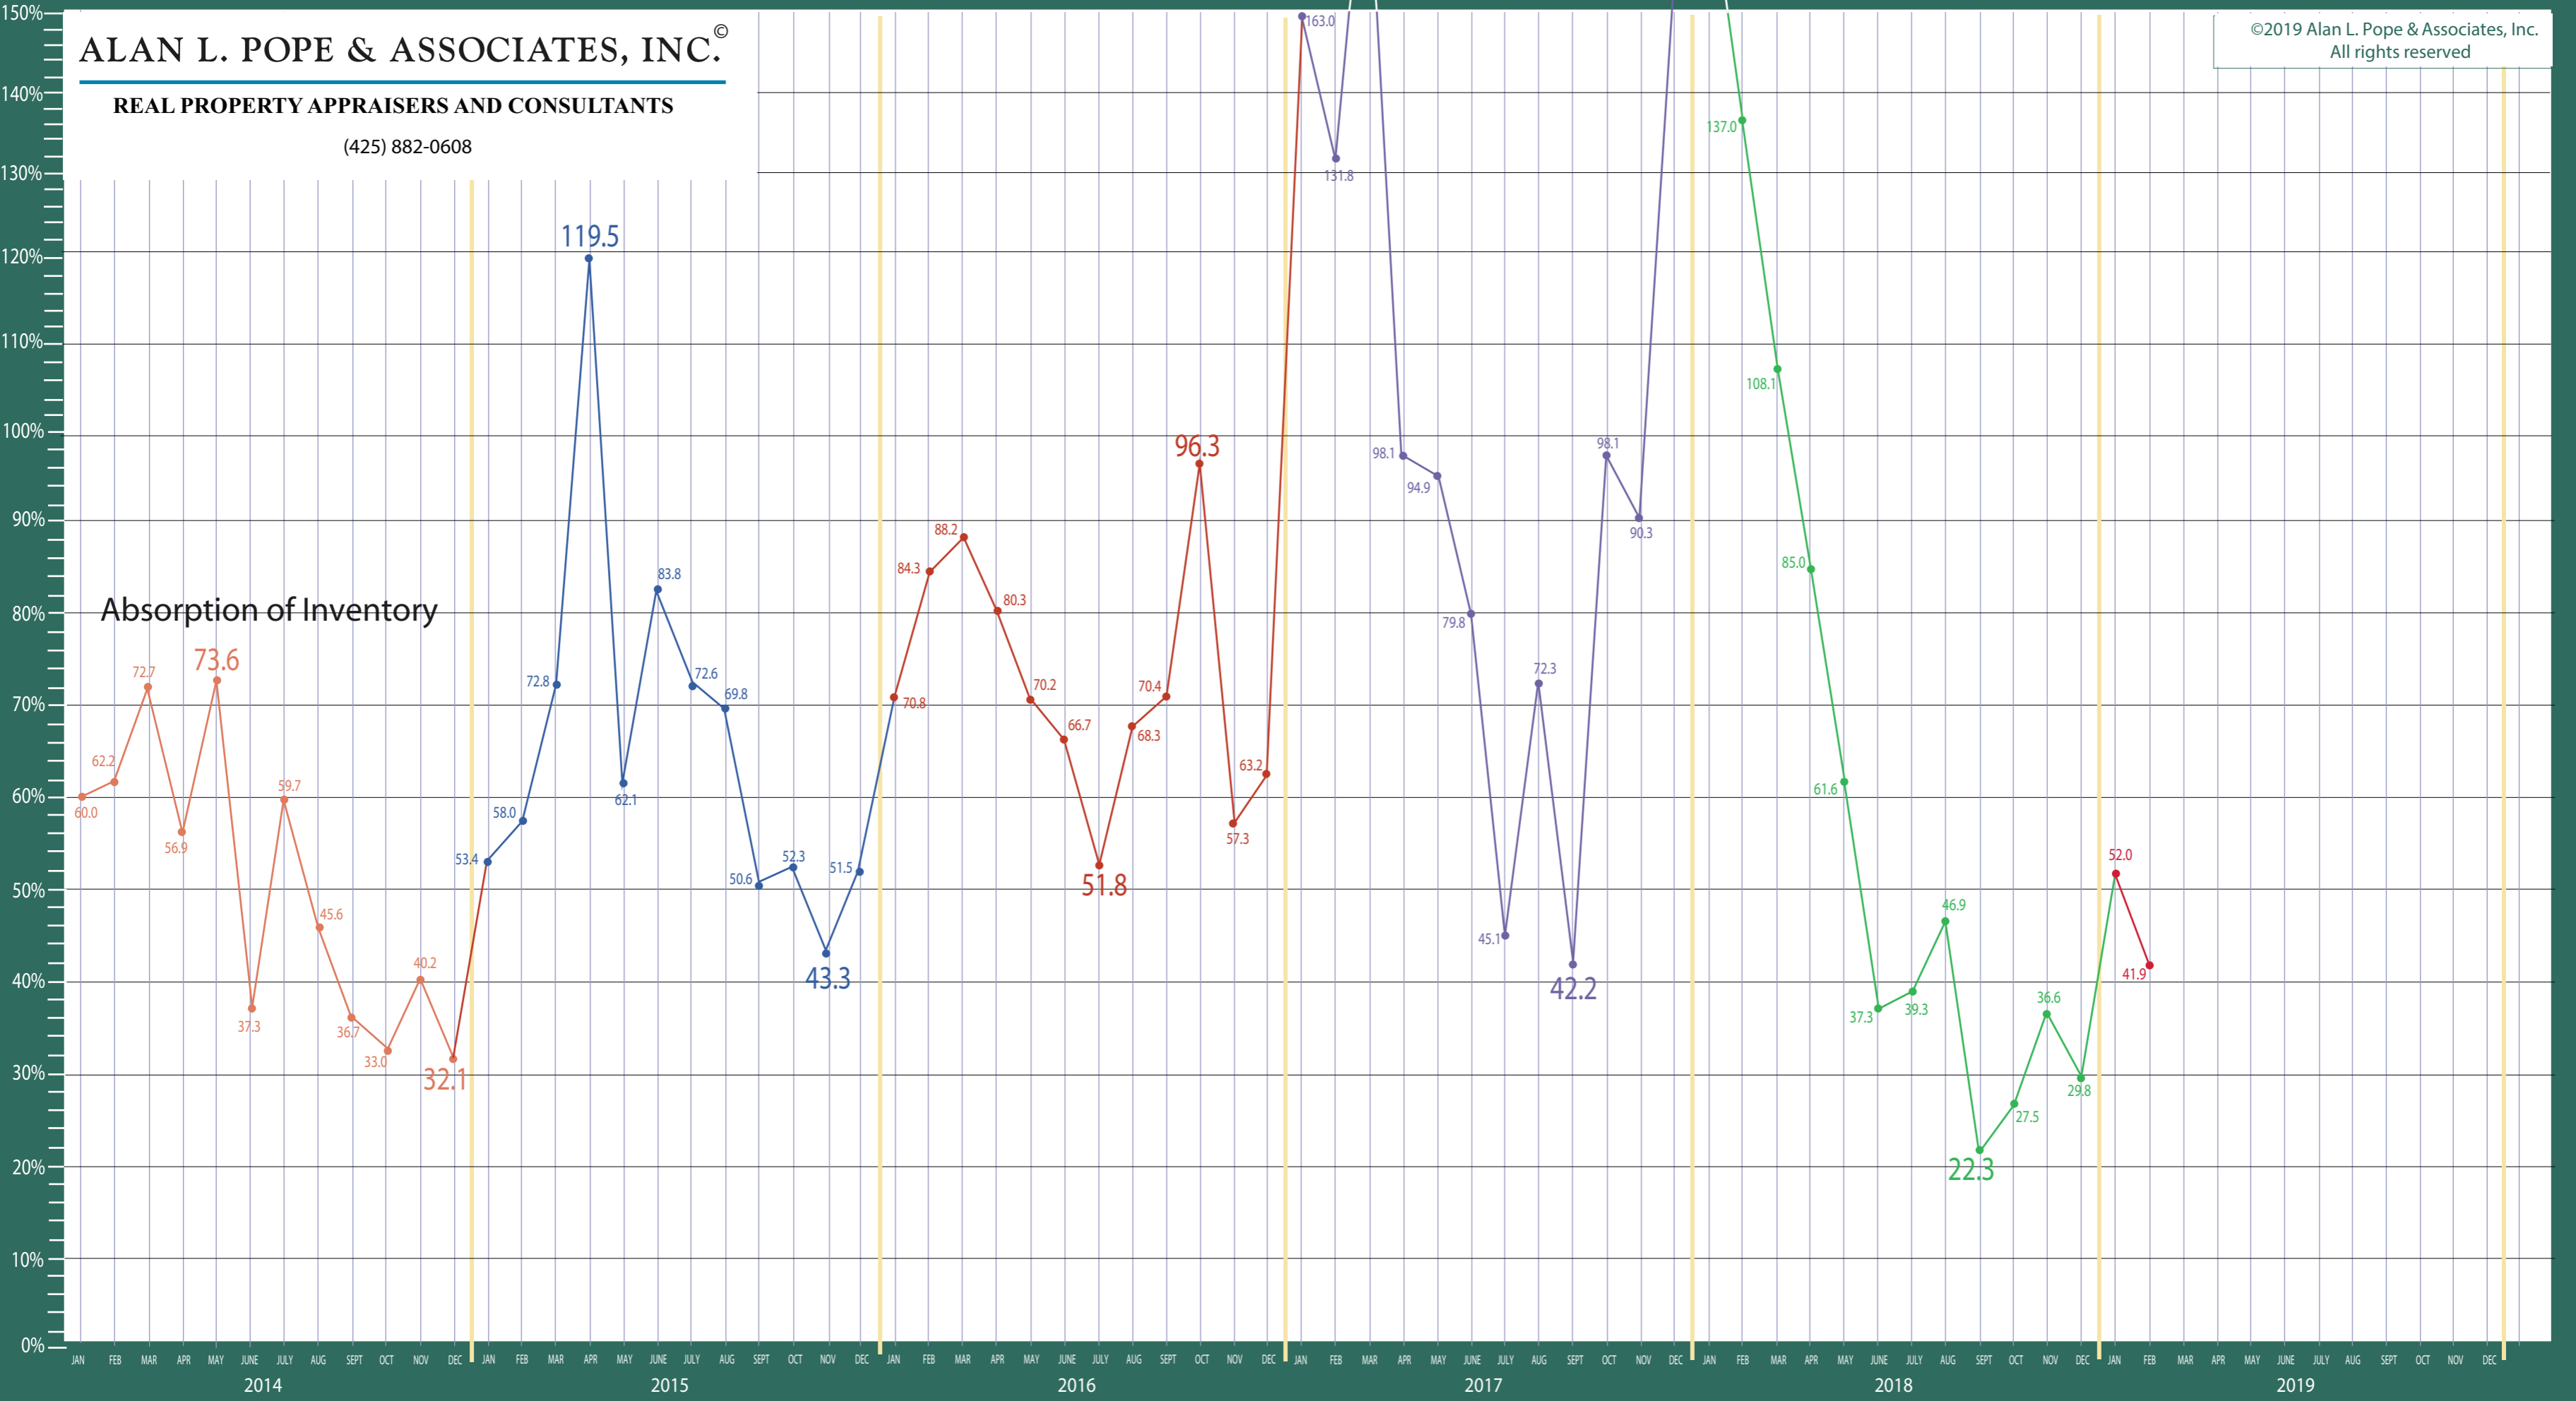

©2019 Alan L. Pope & Associates, Inc.  
All rights reserved

**ALAN L. POPE & ASSOCIATES, INC.®**  
REAL PROPERTY APPRAISERS AND CONSULTANTS  
(425) 882-0608

**ALAN L. POPE & ASSOCIATES, INC.®**

**REAL PROPERTY APPRAISERS AND CONSULTANTS**

(425) 882-0608

©2019 Alan L. Pope & Associates, Inc.  
All rights reserved

Absorption of Inventory