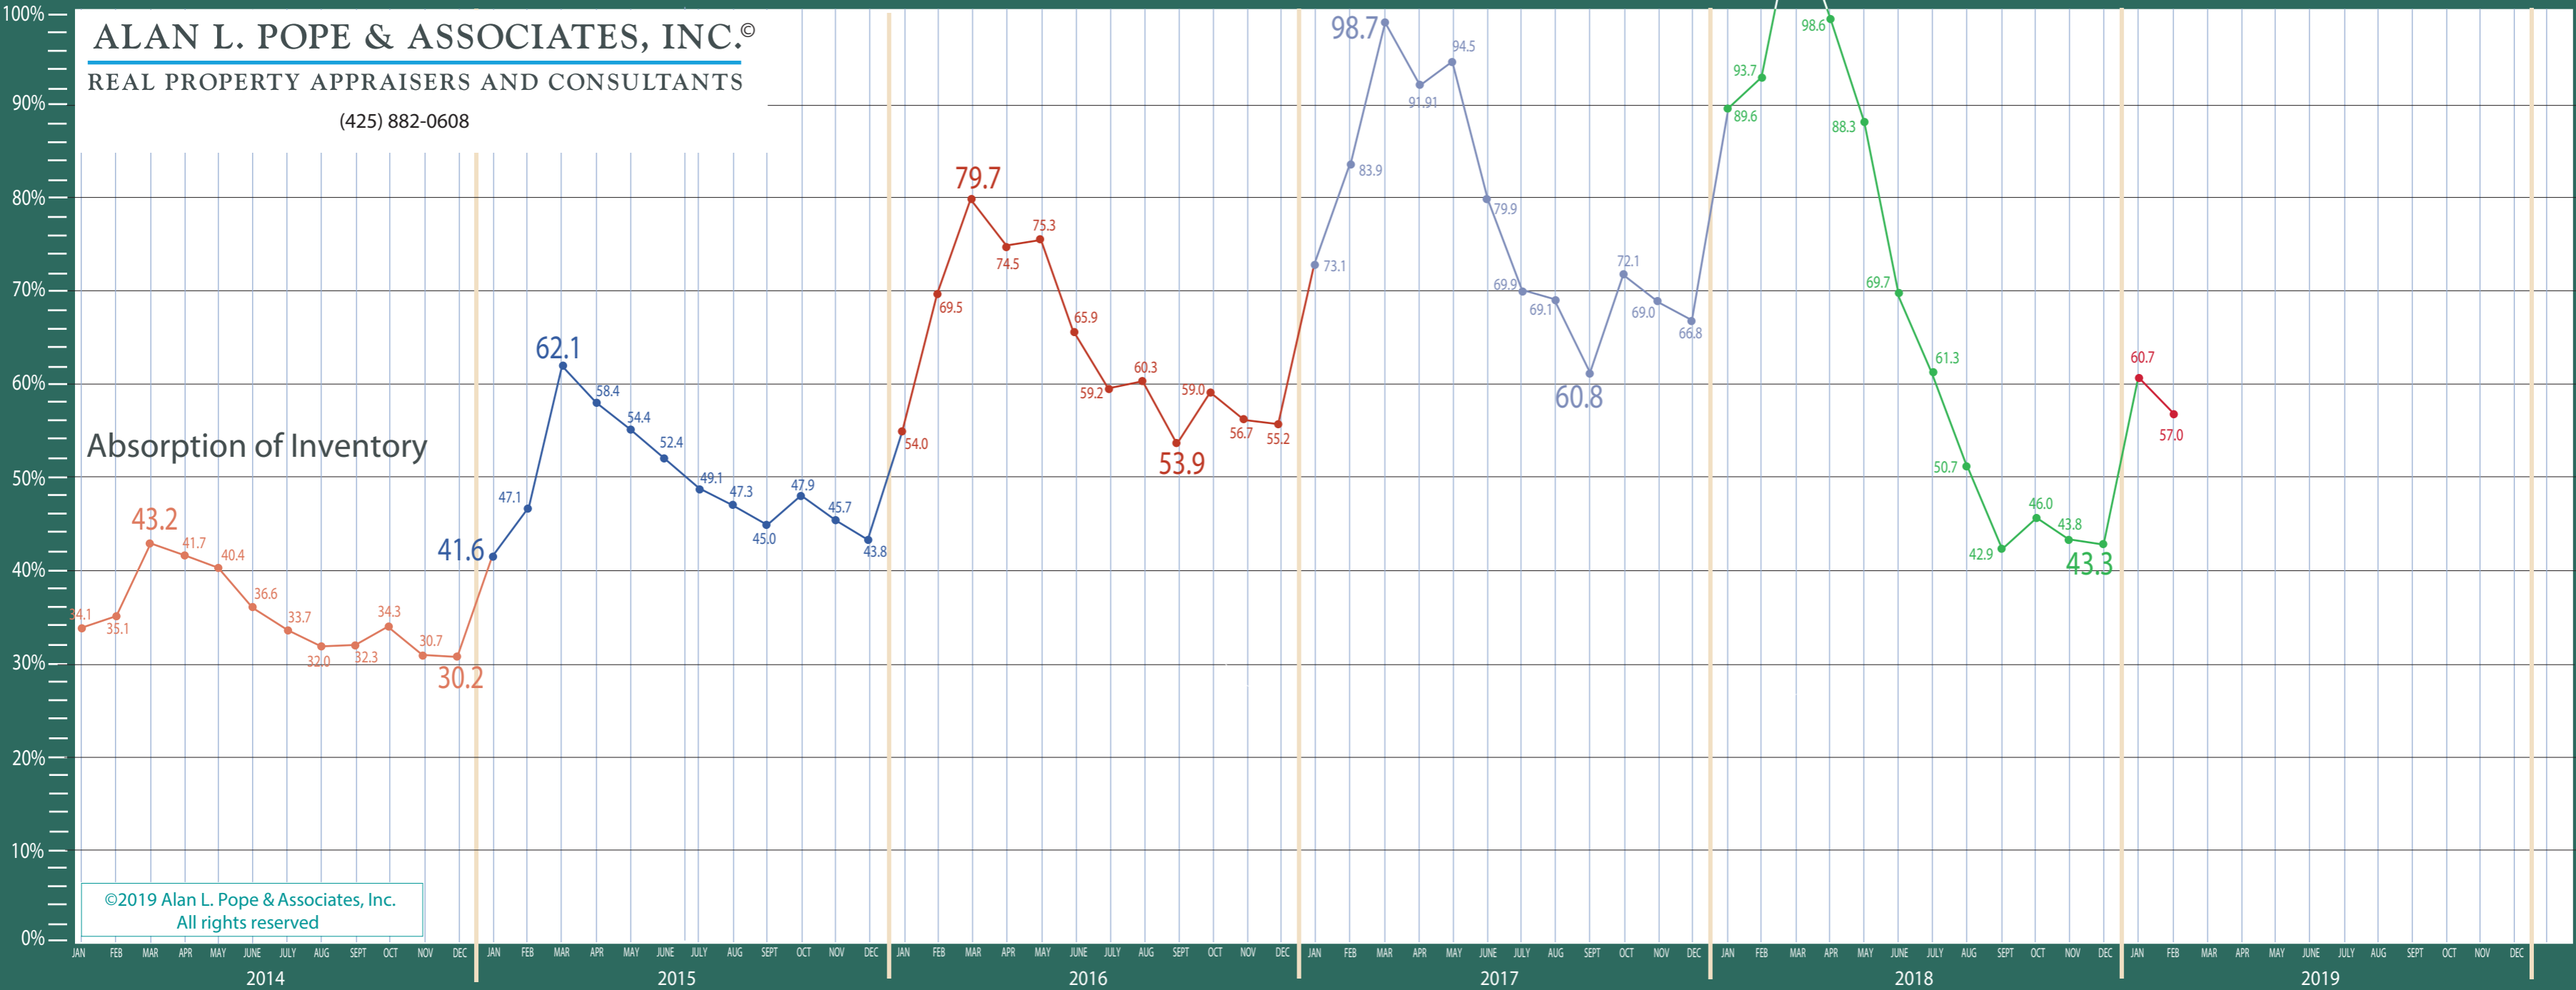

Puget Sound Region

Absorption of Inventory Residential & Condo Only

ALAN L. POPE & ASSOCIATES, INC.®

REAL PROPERTY APPRAISERS AND CONSULTANTS

(425) 882-0608

Absorption of Inventory

©2019 Alan L. Pope & Associates, Inc.
All rights reserved