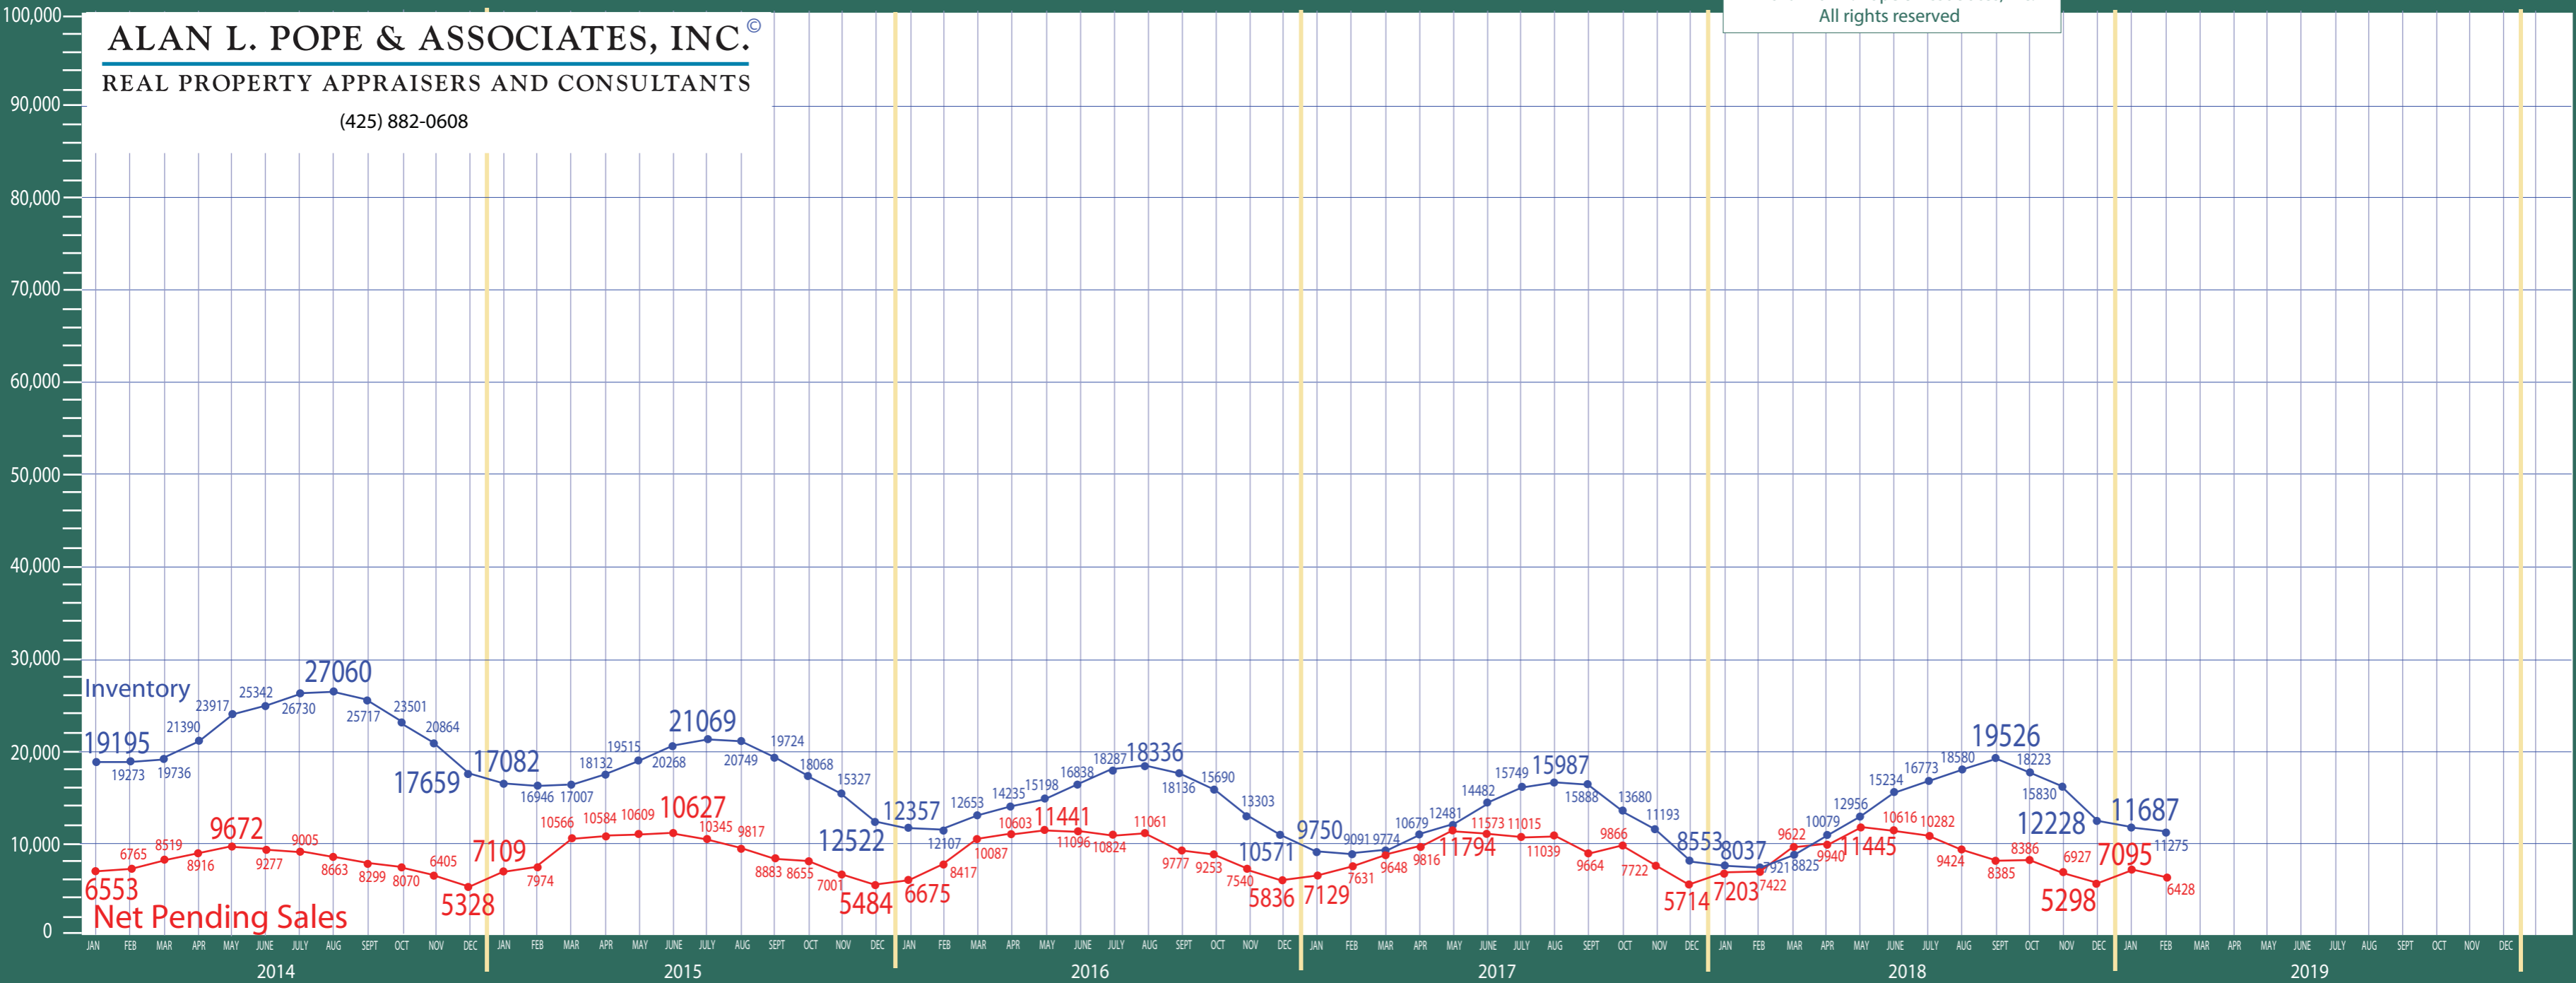

Puget Sound Region

Listing Residential & Condo Only

©2019 Alan L. Pope & Associates, Inc.
All rights reserved

ALAN L. POPE & ASSOCIATES, INC.®
REAL PROPERTY APPRAISERS AND CONSULTANTS
(425) 882-0608

Information Provided by The Northwest Multiple Listing Service