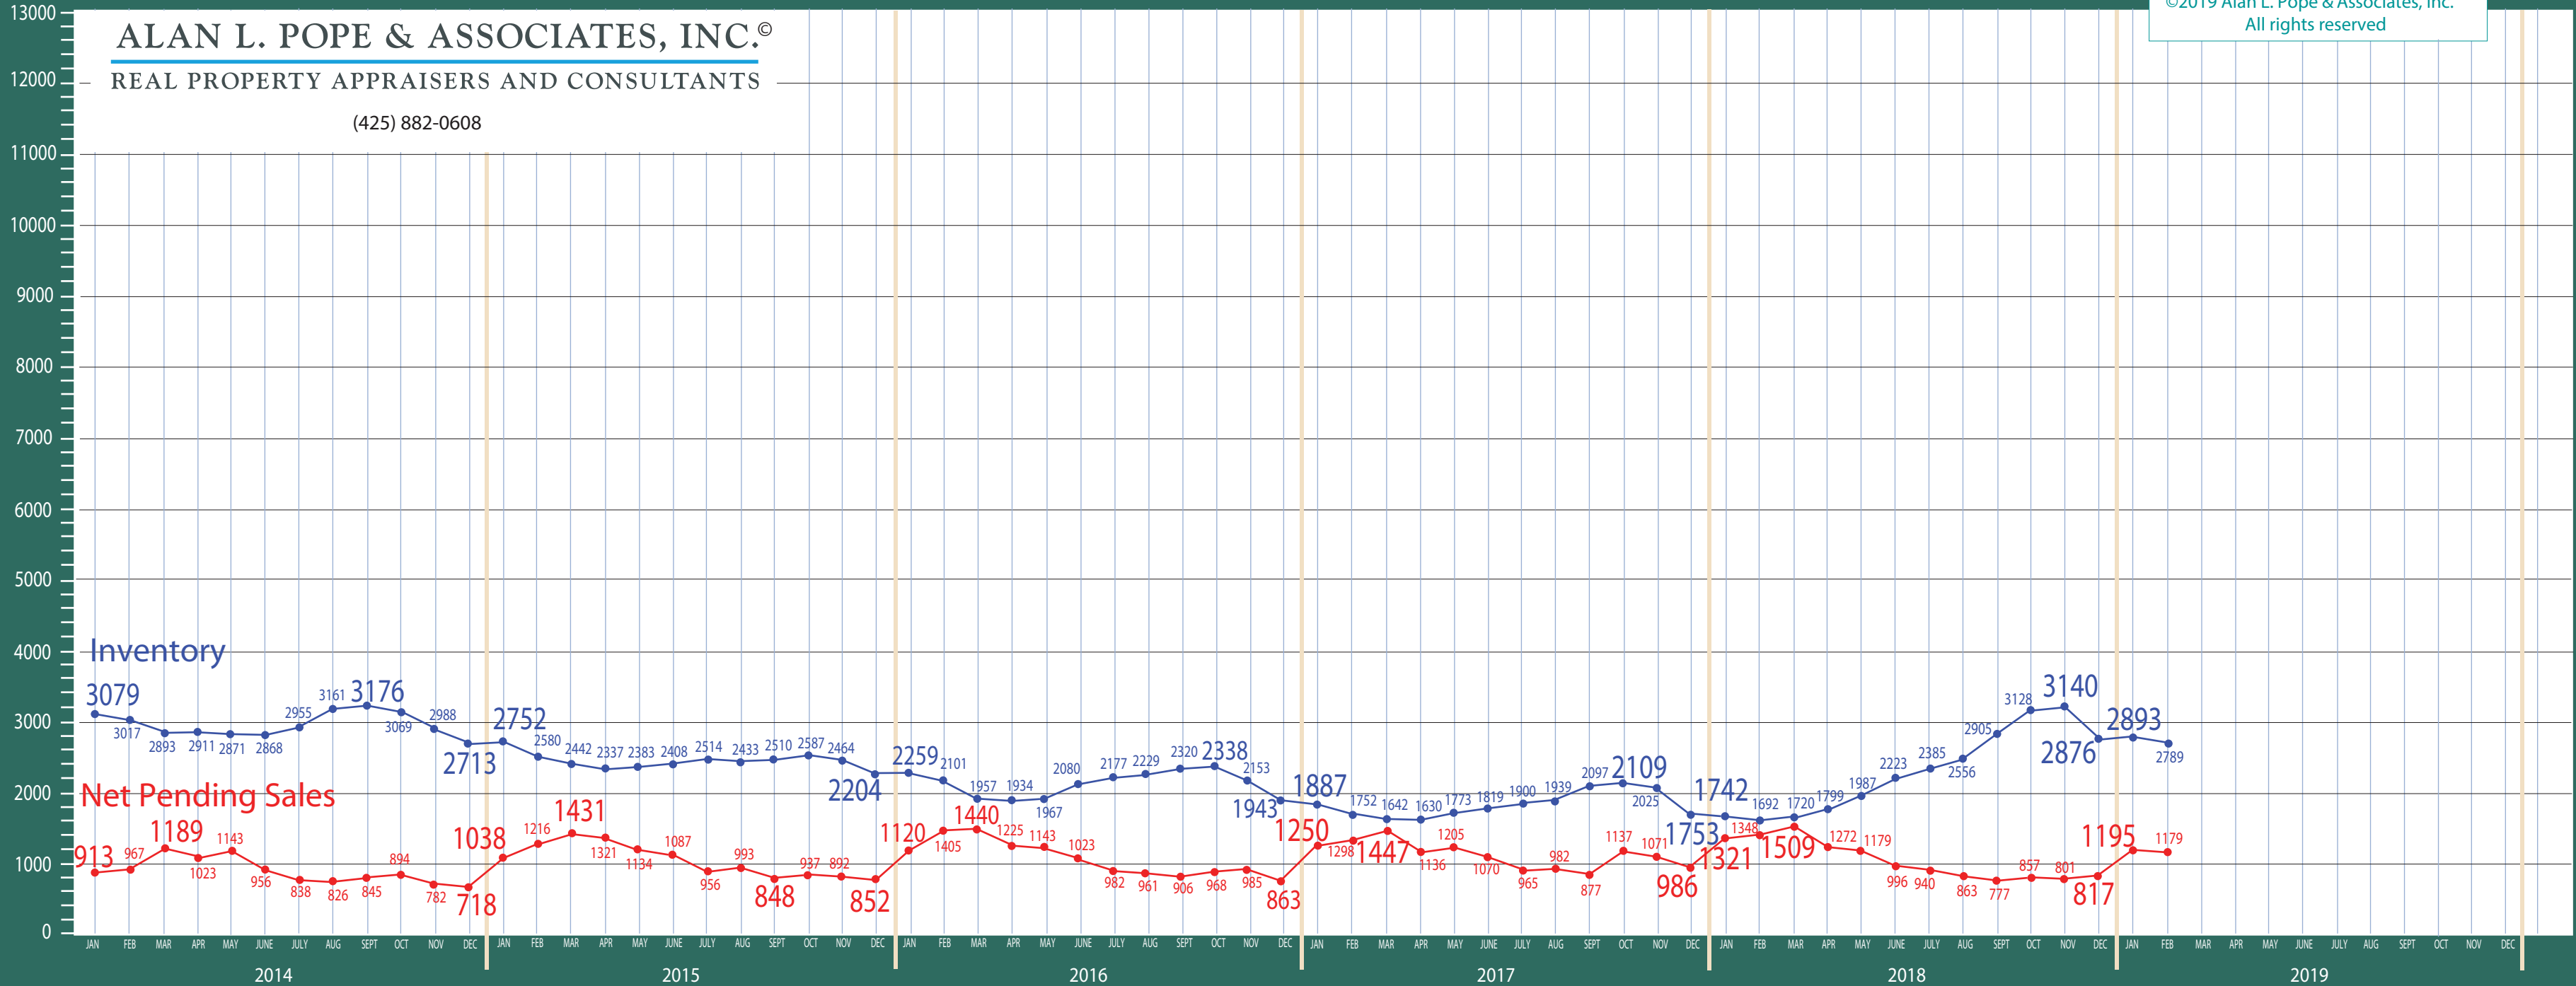

Puget Sound Region

New Construction - Residential & Condo Statistics

©2019 Alan L. Pope & Associates, Inc.
All rights reserved

ALAN L. POPE & ASSOCIATES, INC.®

REAL PROPERTY APPRAISERS AND CONSULTANTS

(425) 882-0608