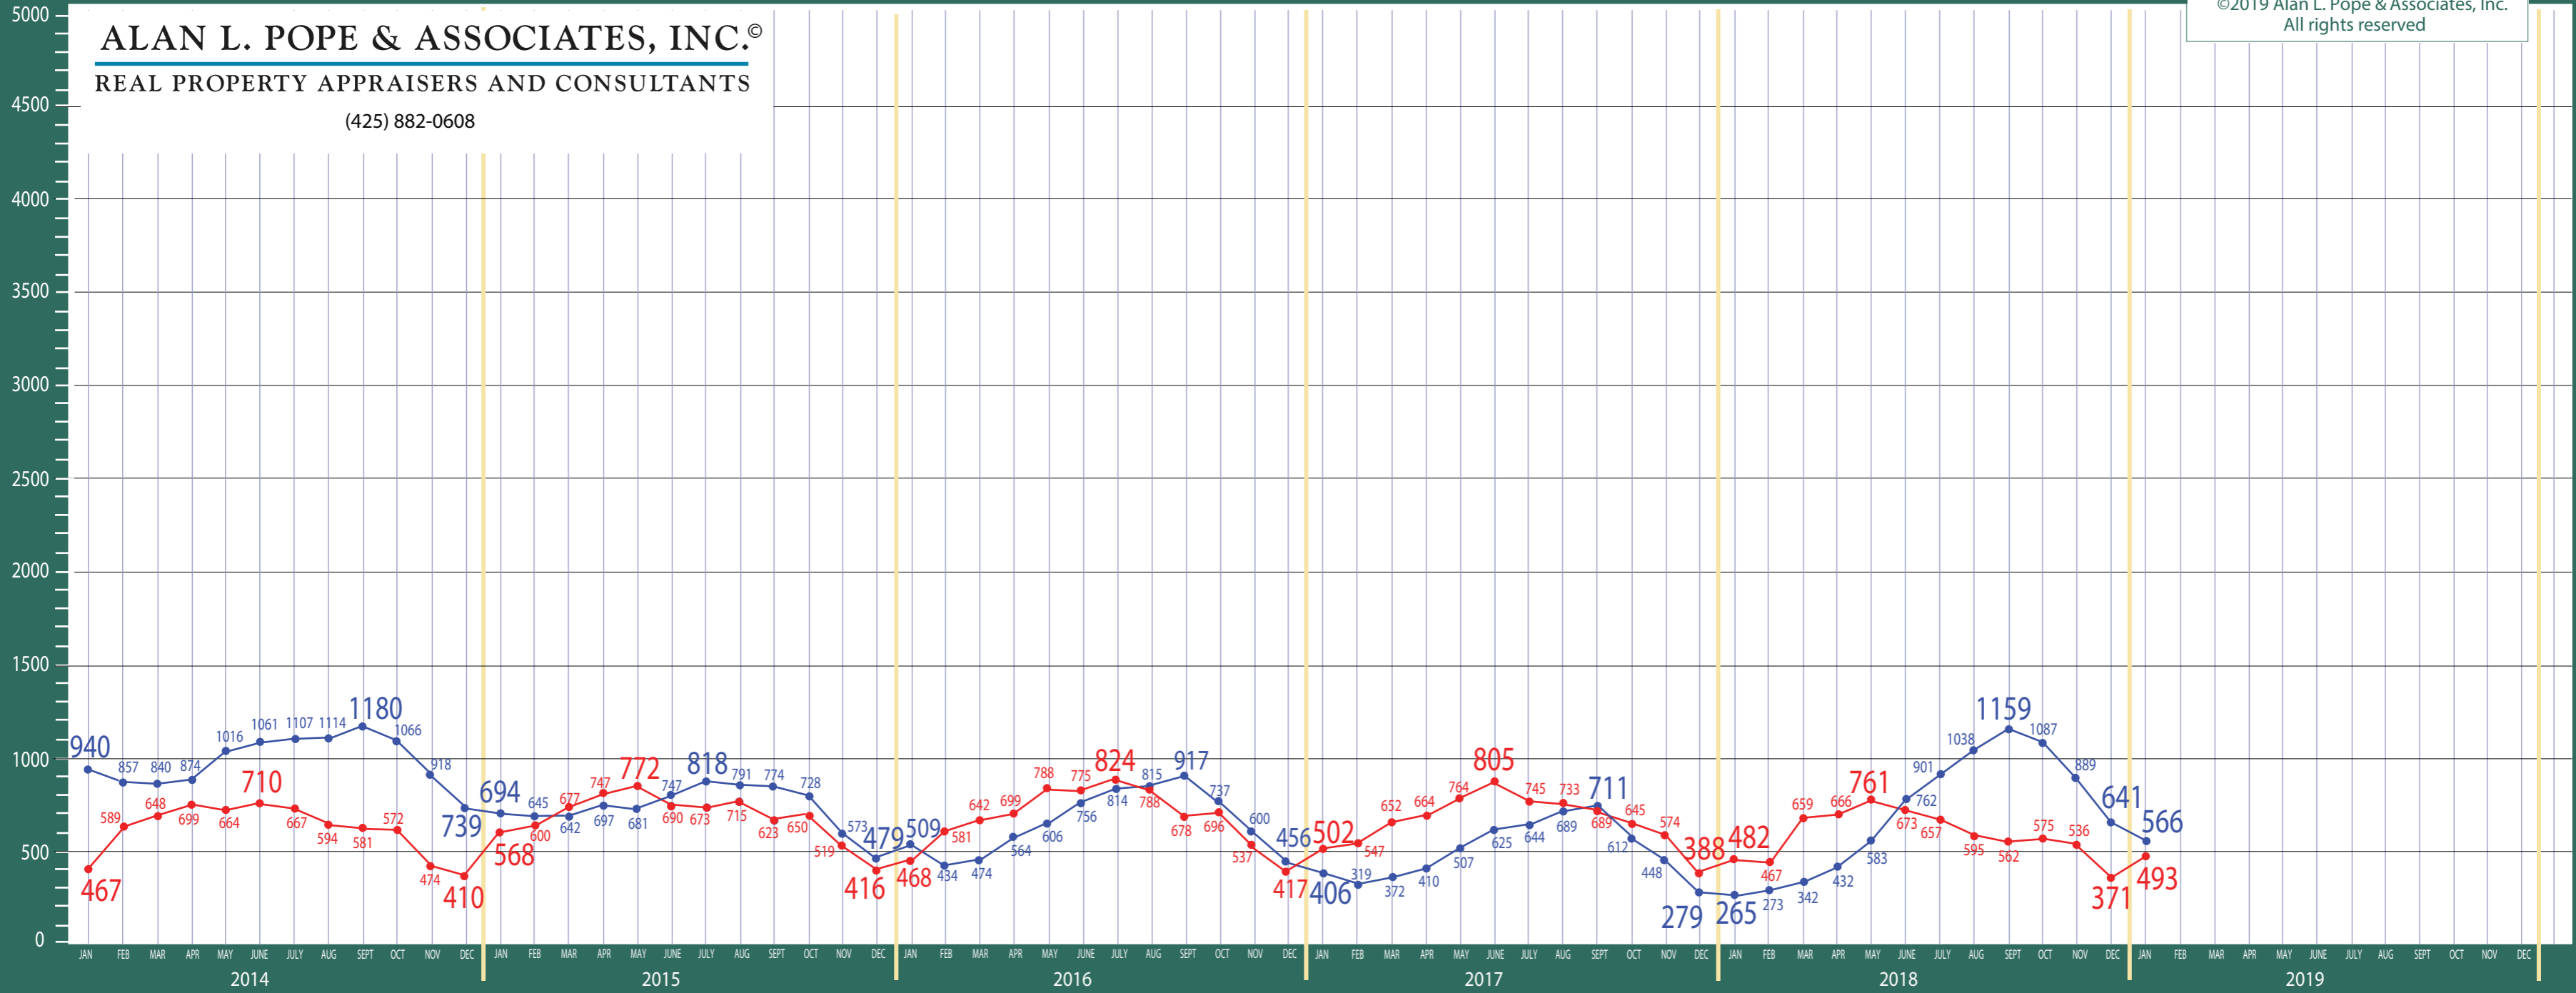

100-140 West Seattle to Federal Way

Listing Residential & Condo Only

ALAN L. POPE & ASSOCIATES, INC.®

REAL PROPERTY APPRAISERS AND CONSULTANTS

(425) 882-0608

©2019 Alan L. Pope & Associates, Inc.
All rights reserved

Information Provided by The Northwest Multiple Listing Service