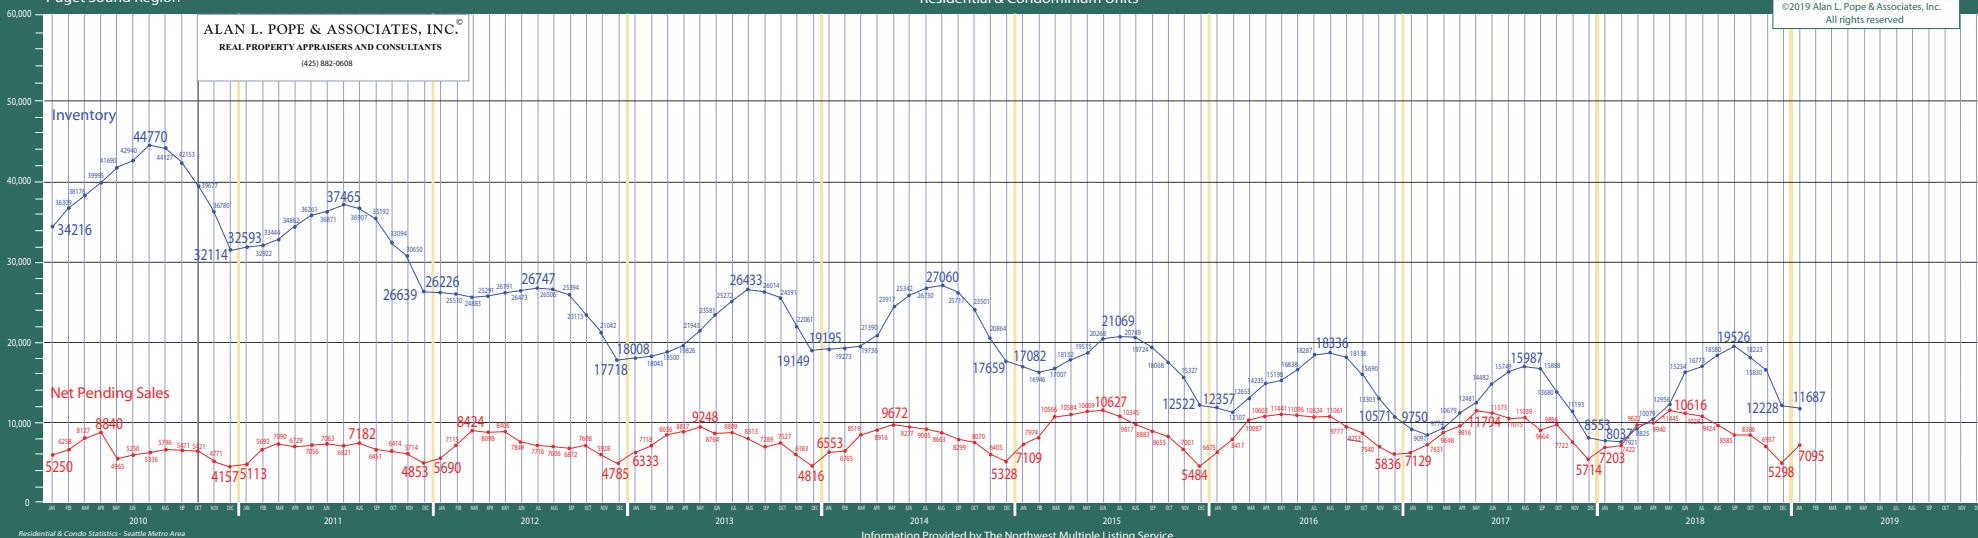

ALAN L. POPE & ASSOCIATES, INC.®
REAL PROPERTY APPRAISERS AND CONSULTANTS
(425) 882-0608