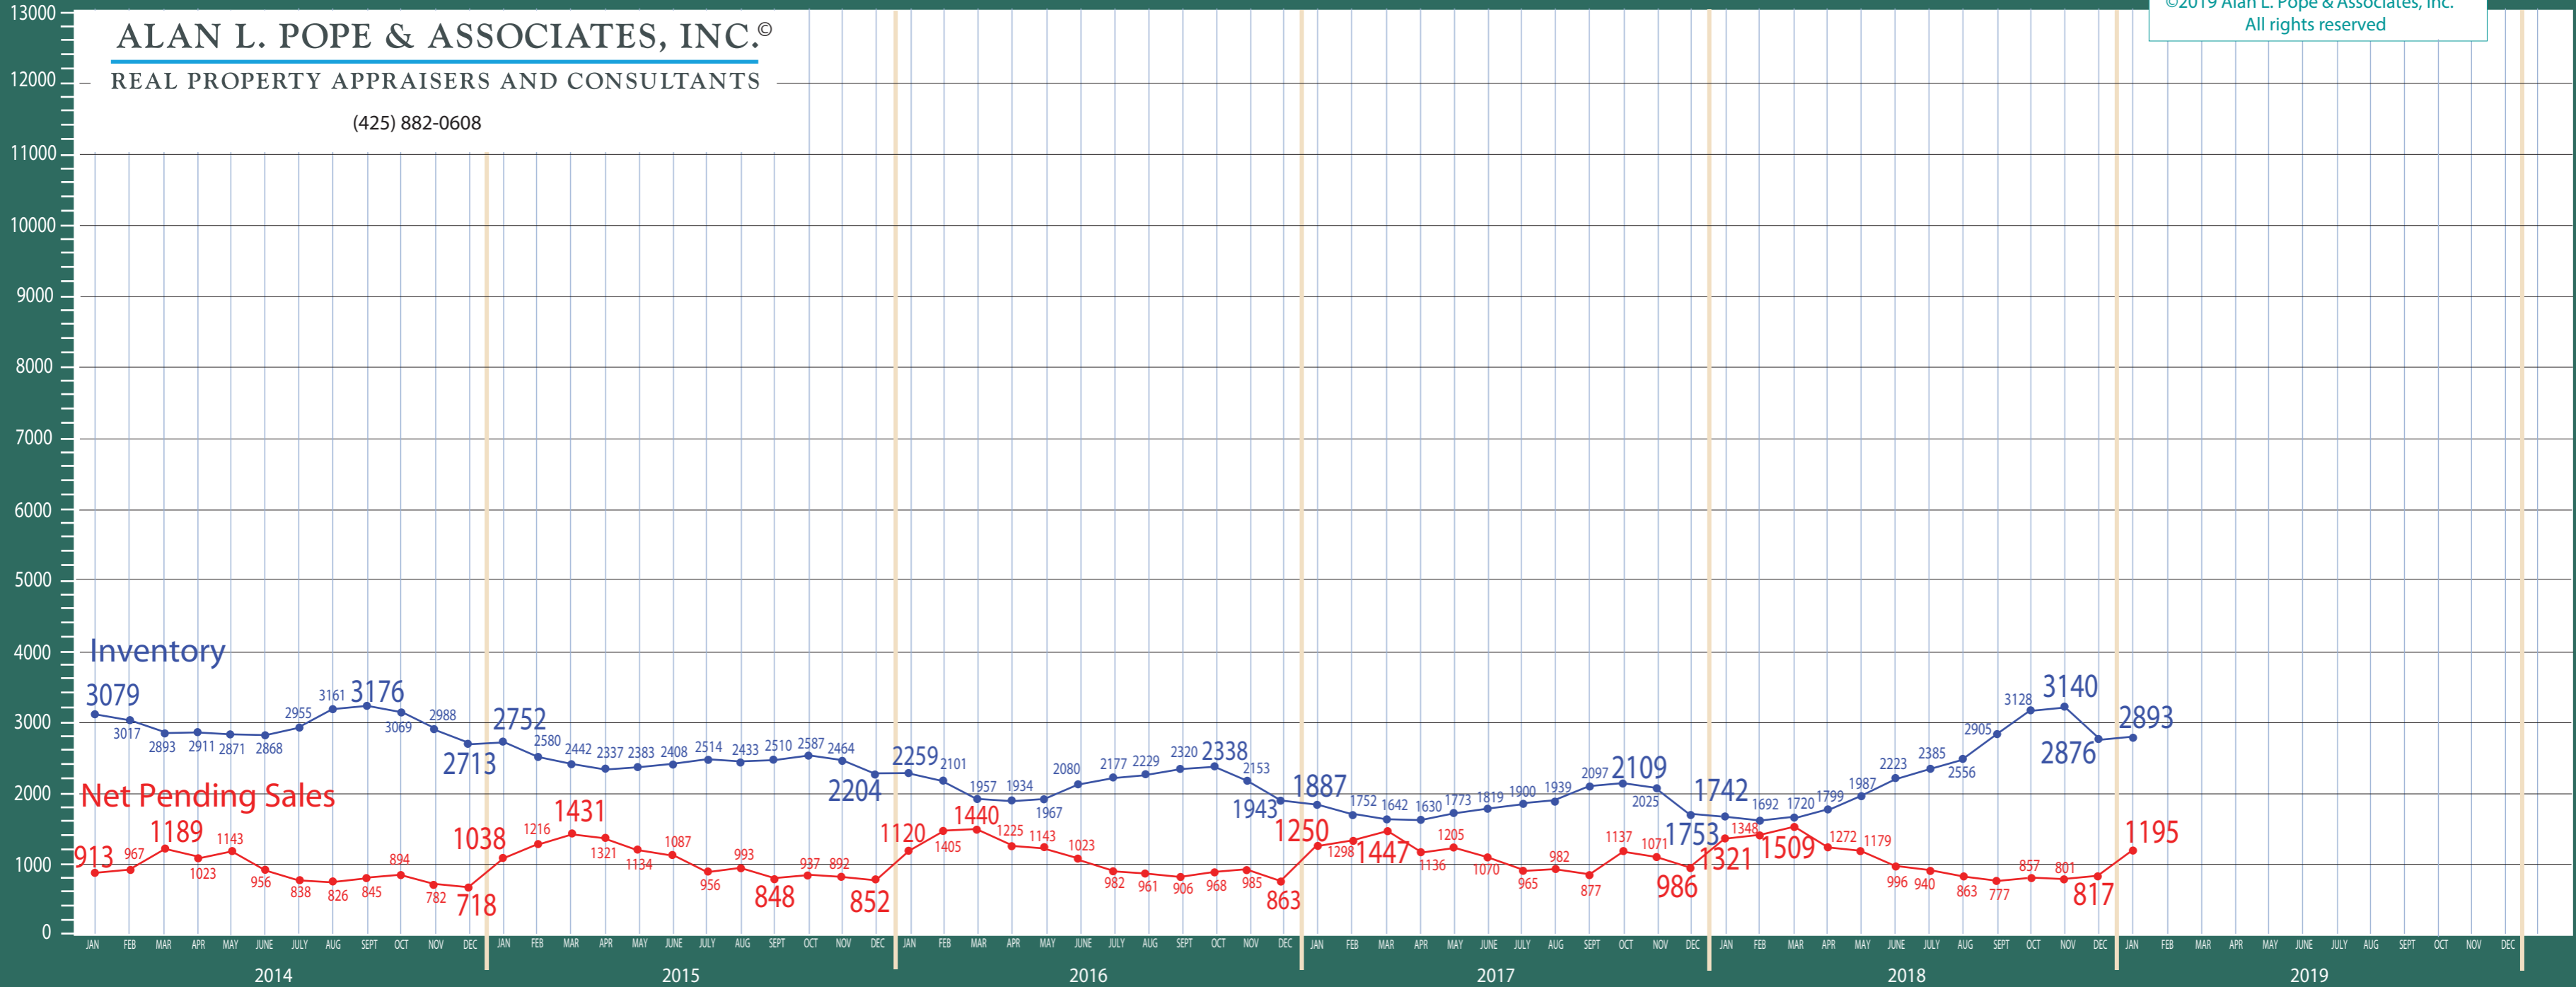

Puget Sound Region

New Construction - Residential & Condo Statistics

©2019 Alan L. Pope & Associates, Inc.
All rights reserved

ALAN L. POPE & ASSOCIATES, INC.®

REAL PROPERTY APPRAISERS AND CONSULTANTS

(425) 882-0608