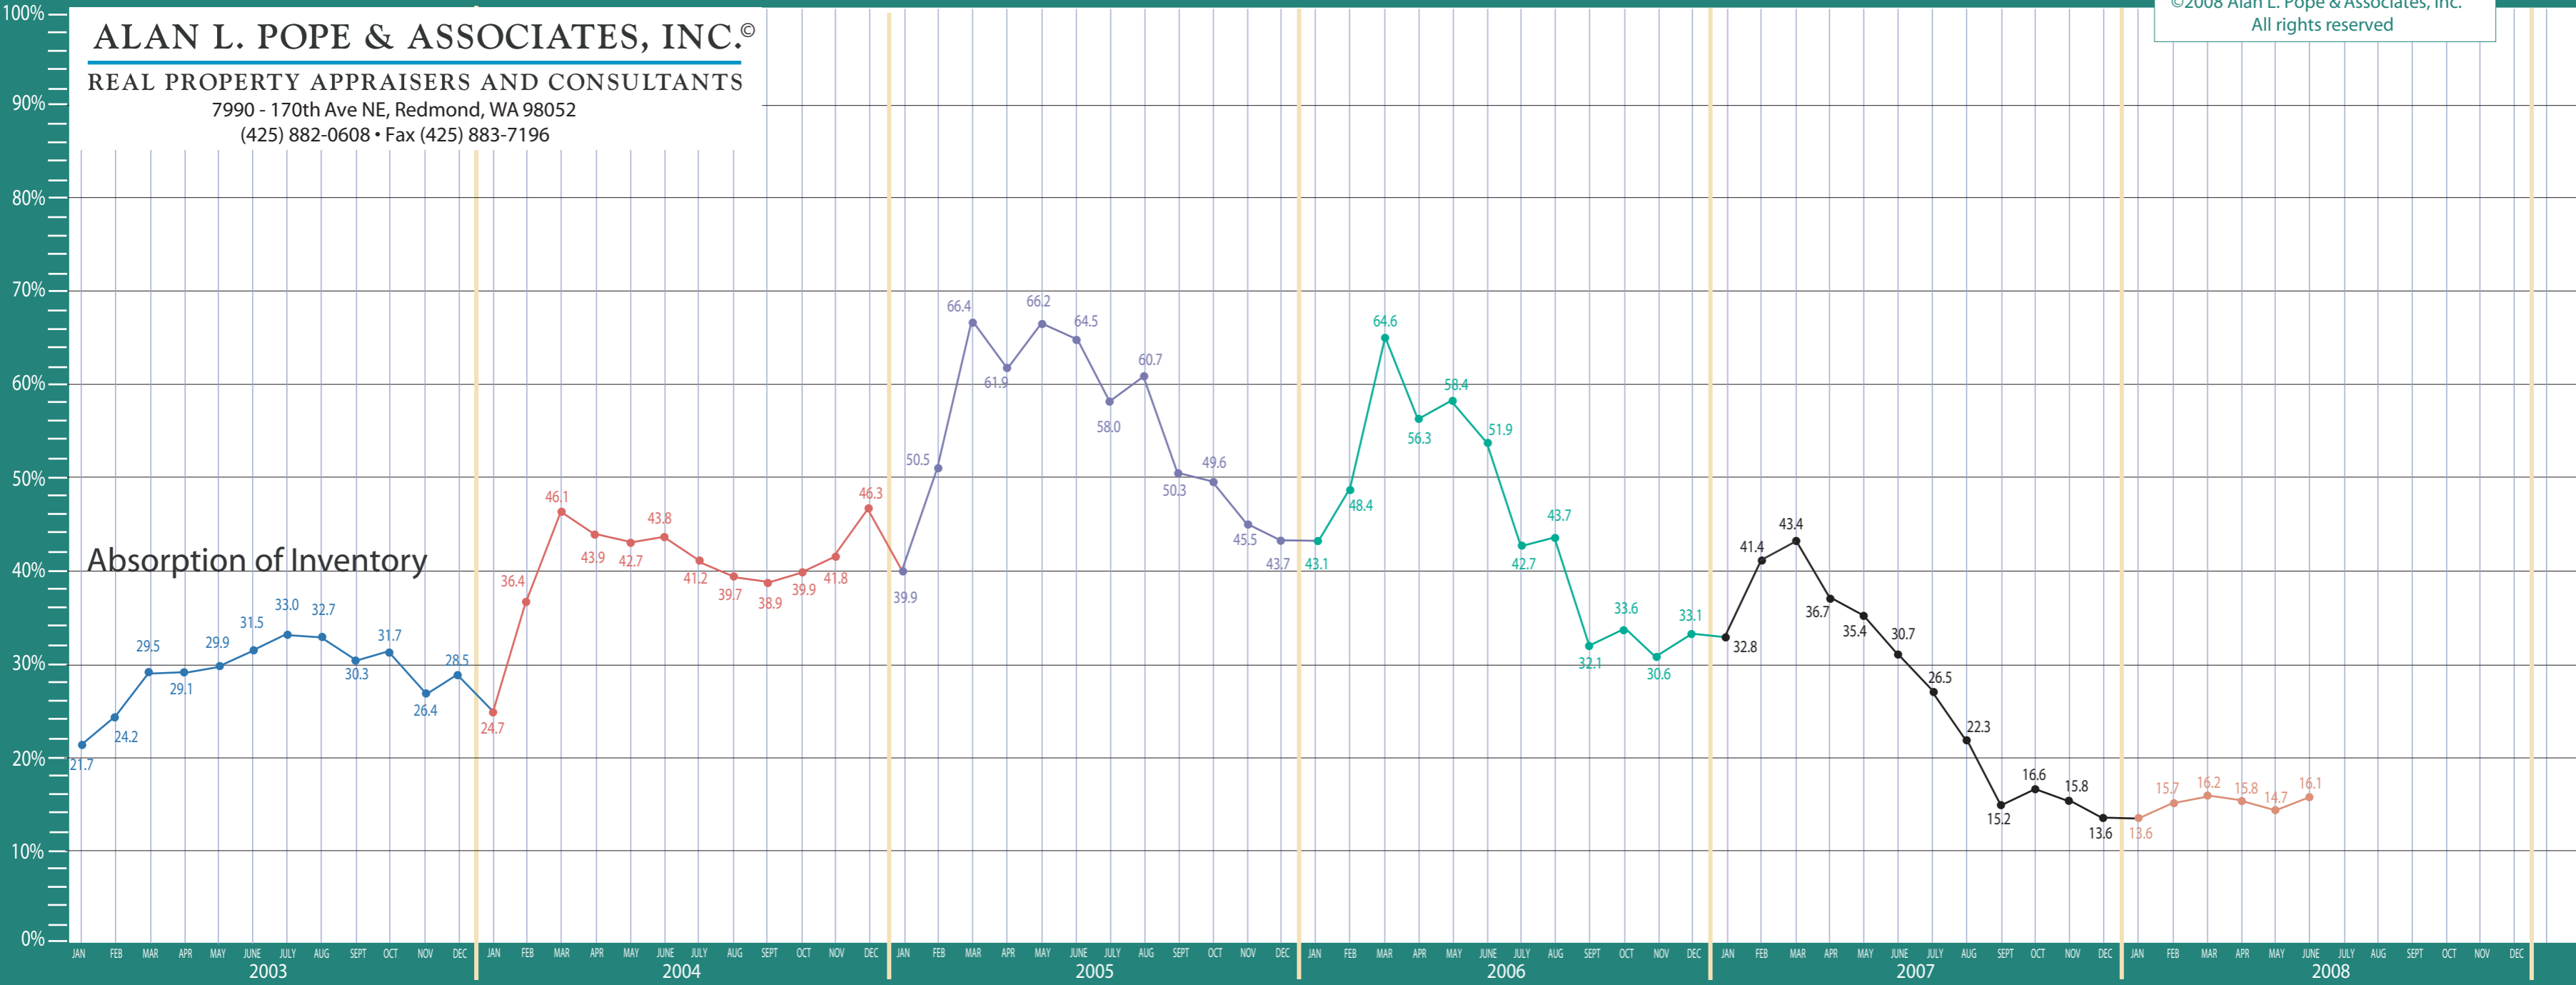

King County

Listing Residential & Condo Only

©2008 Alan L. Pope & Associates, Inc.
All rights reserved

King County

Absorption of Inventory Residential & Condo Only

©2008 Alan L. Pope & Associates, Inc.
All rights reserved

ALAN L. POPE & ASSOCIATES, INC.®

REAL PROPERTY APPRAISERS AND CONSULTANTS

7990 - 170th Ave NE, Redmond, WA 98052

(425) 882-0608 • Fax (425) 883-7196

Absorption of Inventory