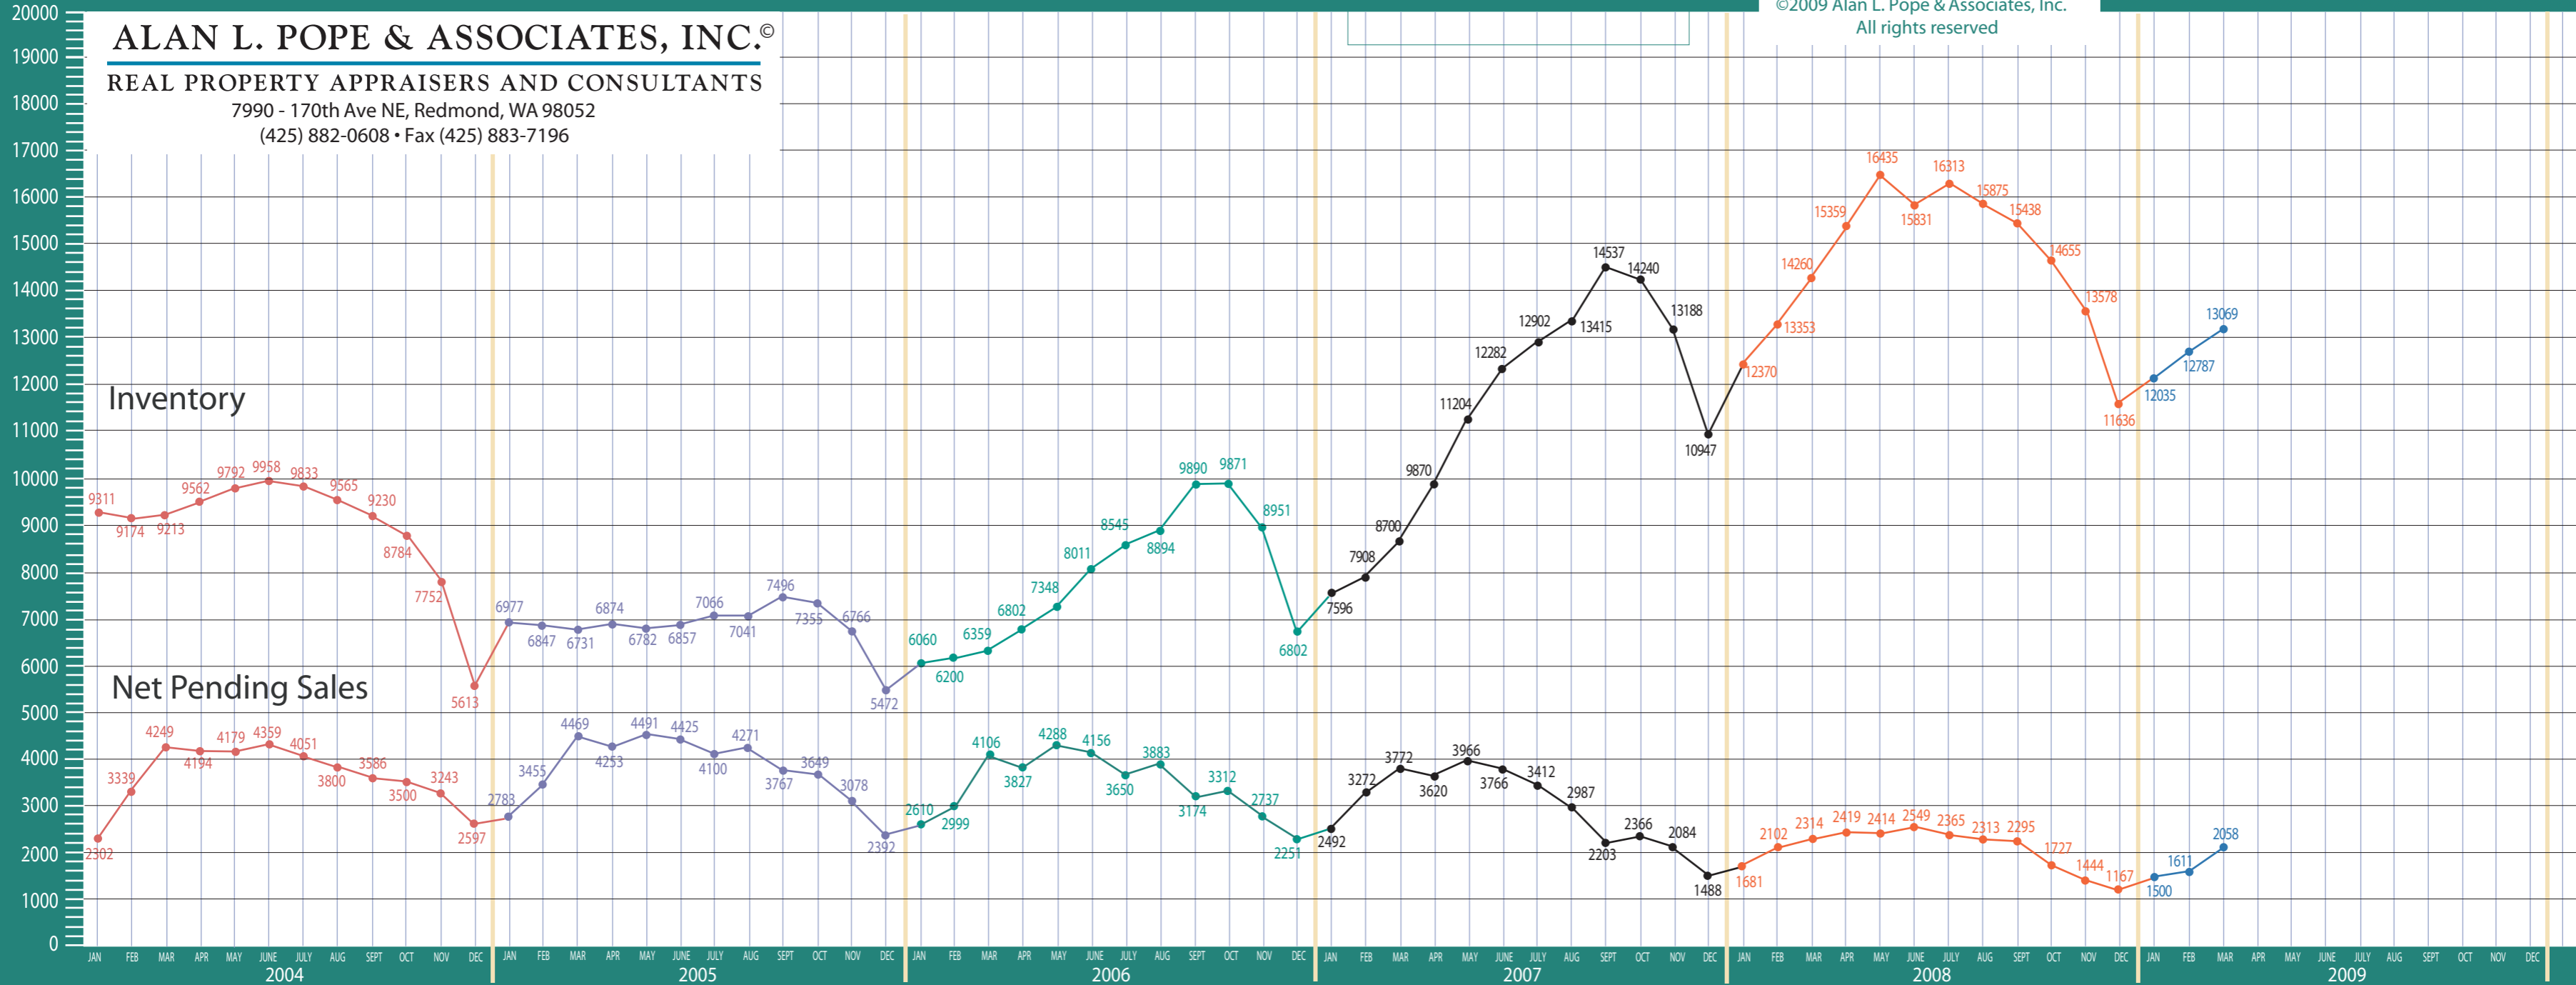

King County

Listing Residential & Condo Only

©2009 Alan L. Pope & Associates, Inc.
All rights reserved

ALAN L. POPE & ASSOCIATES, INC.®
REAL PROPERTY APPRAISERS AND CONSULTANTS
 7990 - 170th Ave NE, Redmond, WA 98052
 (425) 882-0608 • Fax (425) 883-7196

King County

Absorption of Inventory Residential & Condo Only

©2009 Alan L. Pope & Associates, Inc.
All rights reserved

ALAN L. POPE & ASSOCIATES, INC.®
REAL PROPERTY APPRAISERS AND CONSULTANTS
 7990 - 170th Ave NE, Redmond, WA 98052
 (425) 882-0608 • Fax (425) 883-7196

Absorption of Inventory