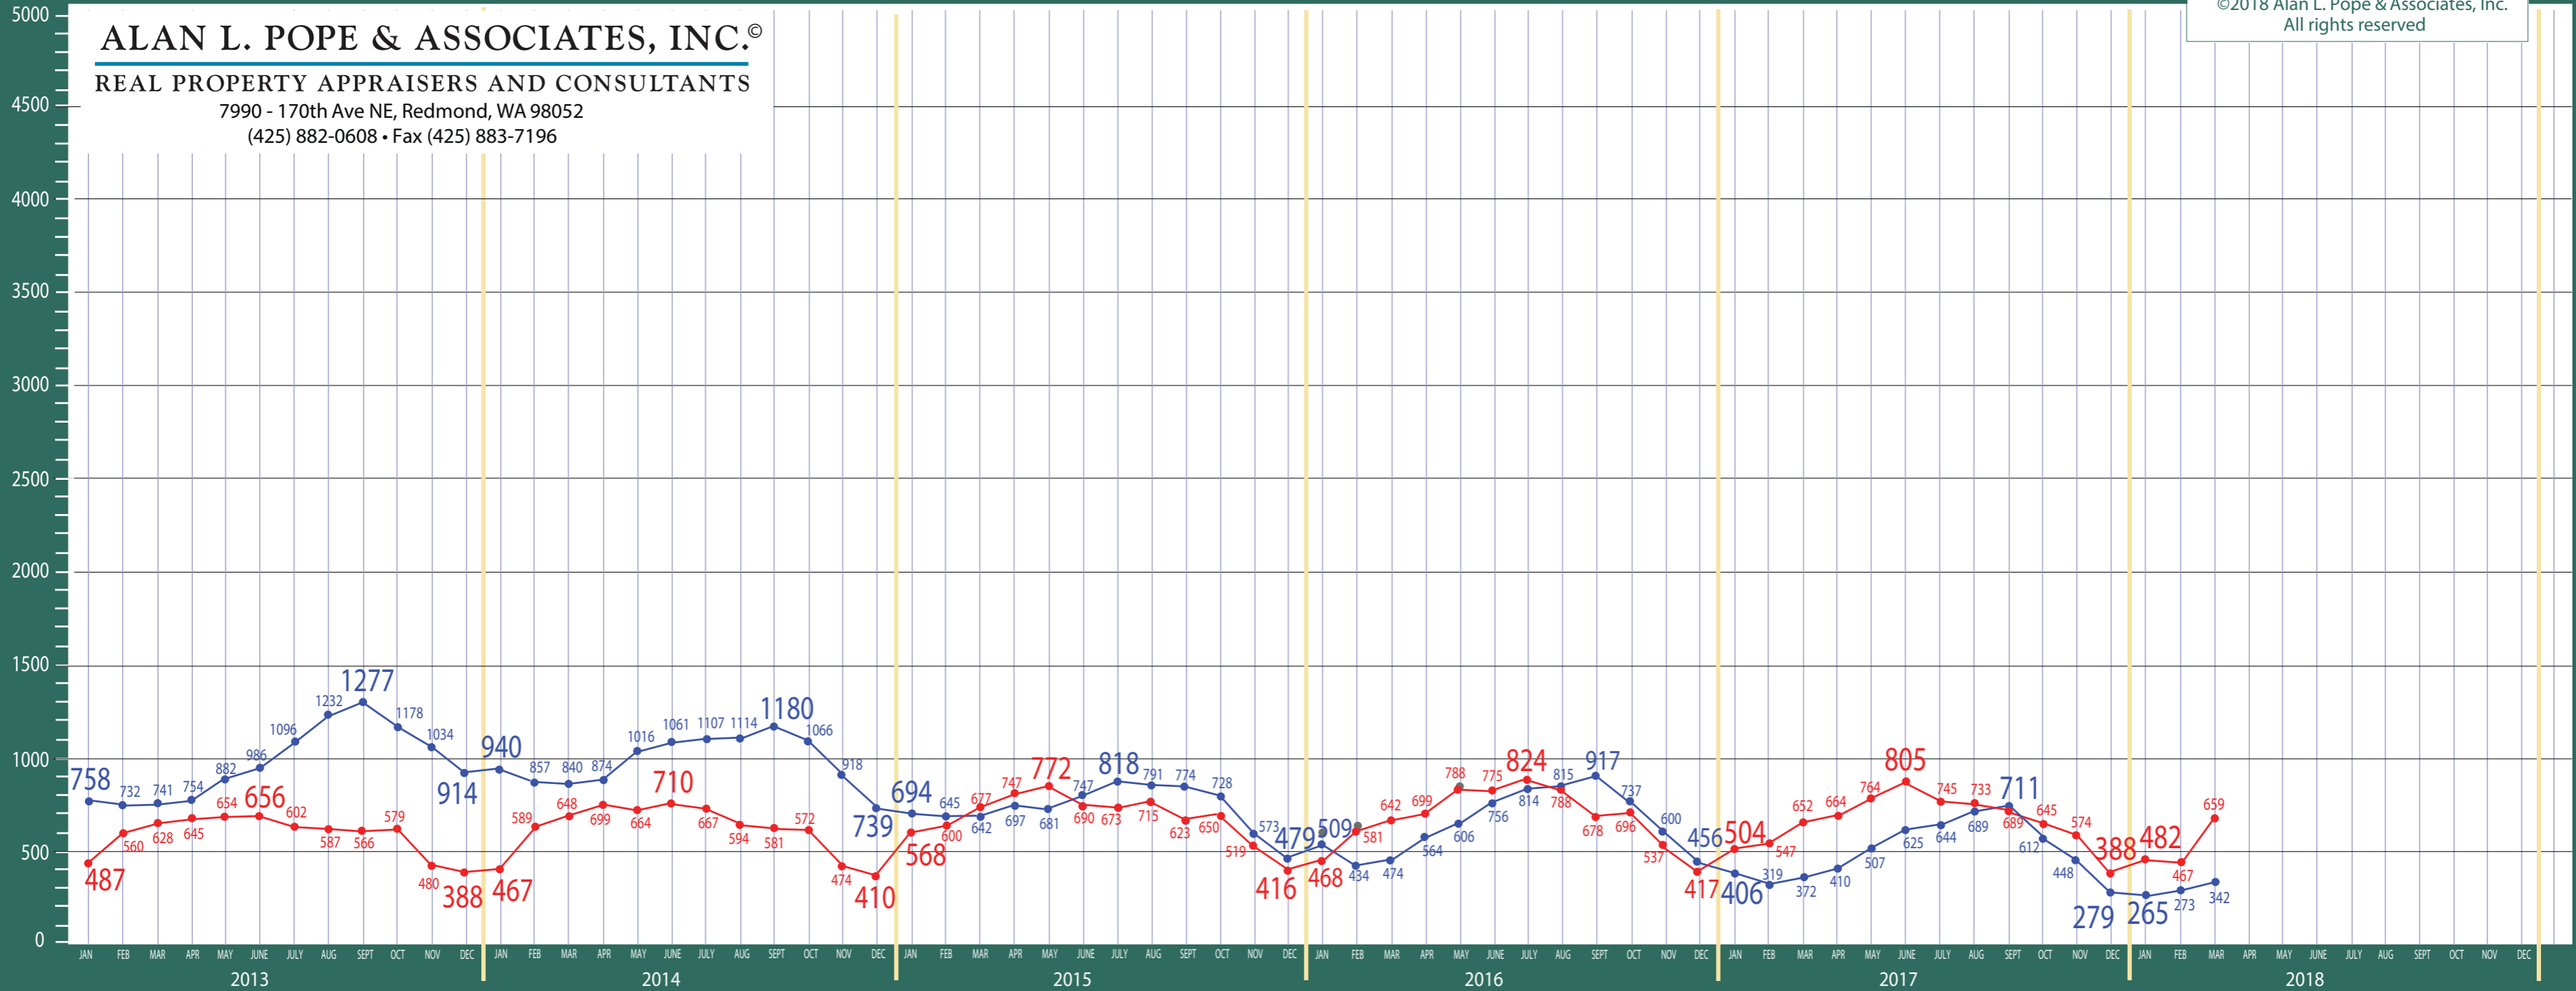

100-140 West Seattle to Federal Way

Listing Residential & Condo Only

ALAN L. POPE & ASSOCIATES, INC.®

REAL PROPERTY APPRAISERS AND CONSULTANTS

7990 - 170th Ave NE, Redmond, WA 98052

(425) 882-0608 • Fax (425) 883-7196

©2018 Alan L. Pope & Associates, Inc.
All rights reserved

Information Provided by The Northwest Multiple Listing Service