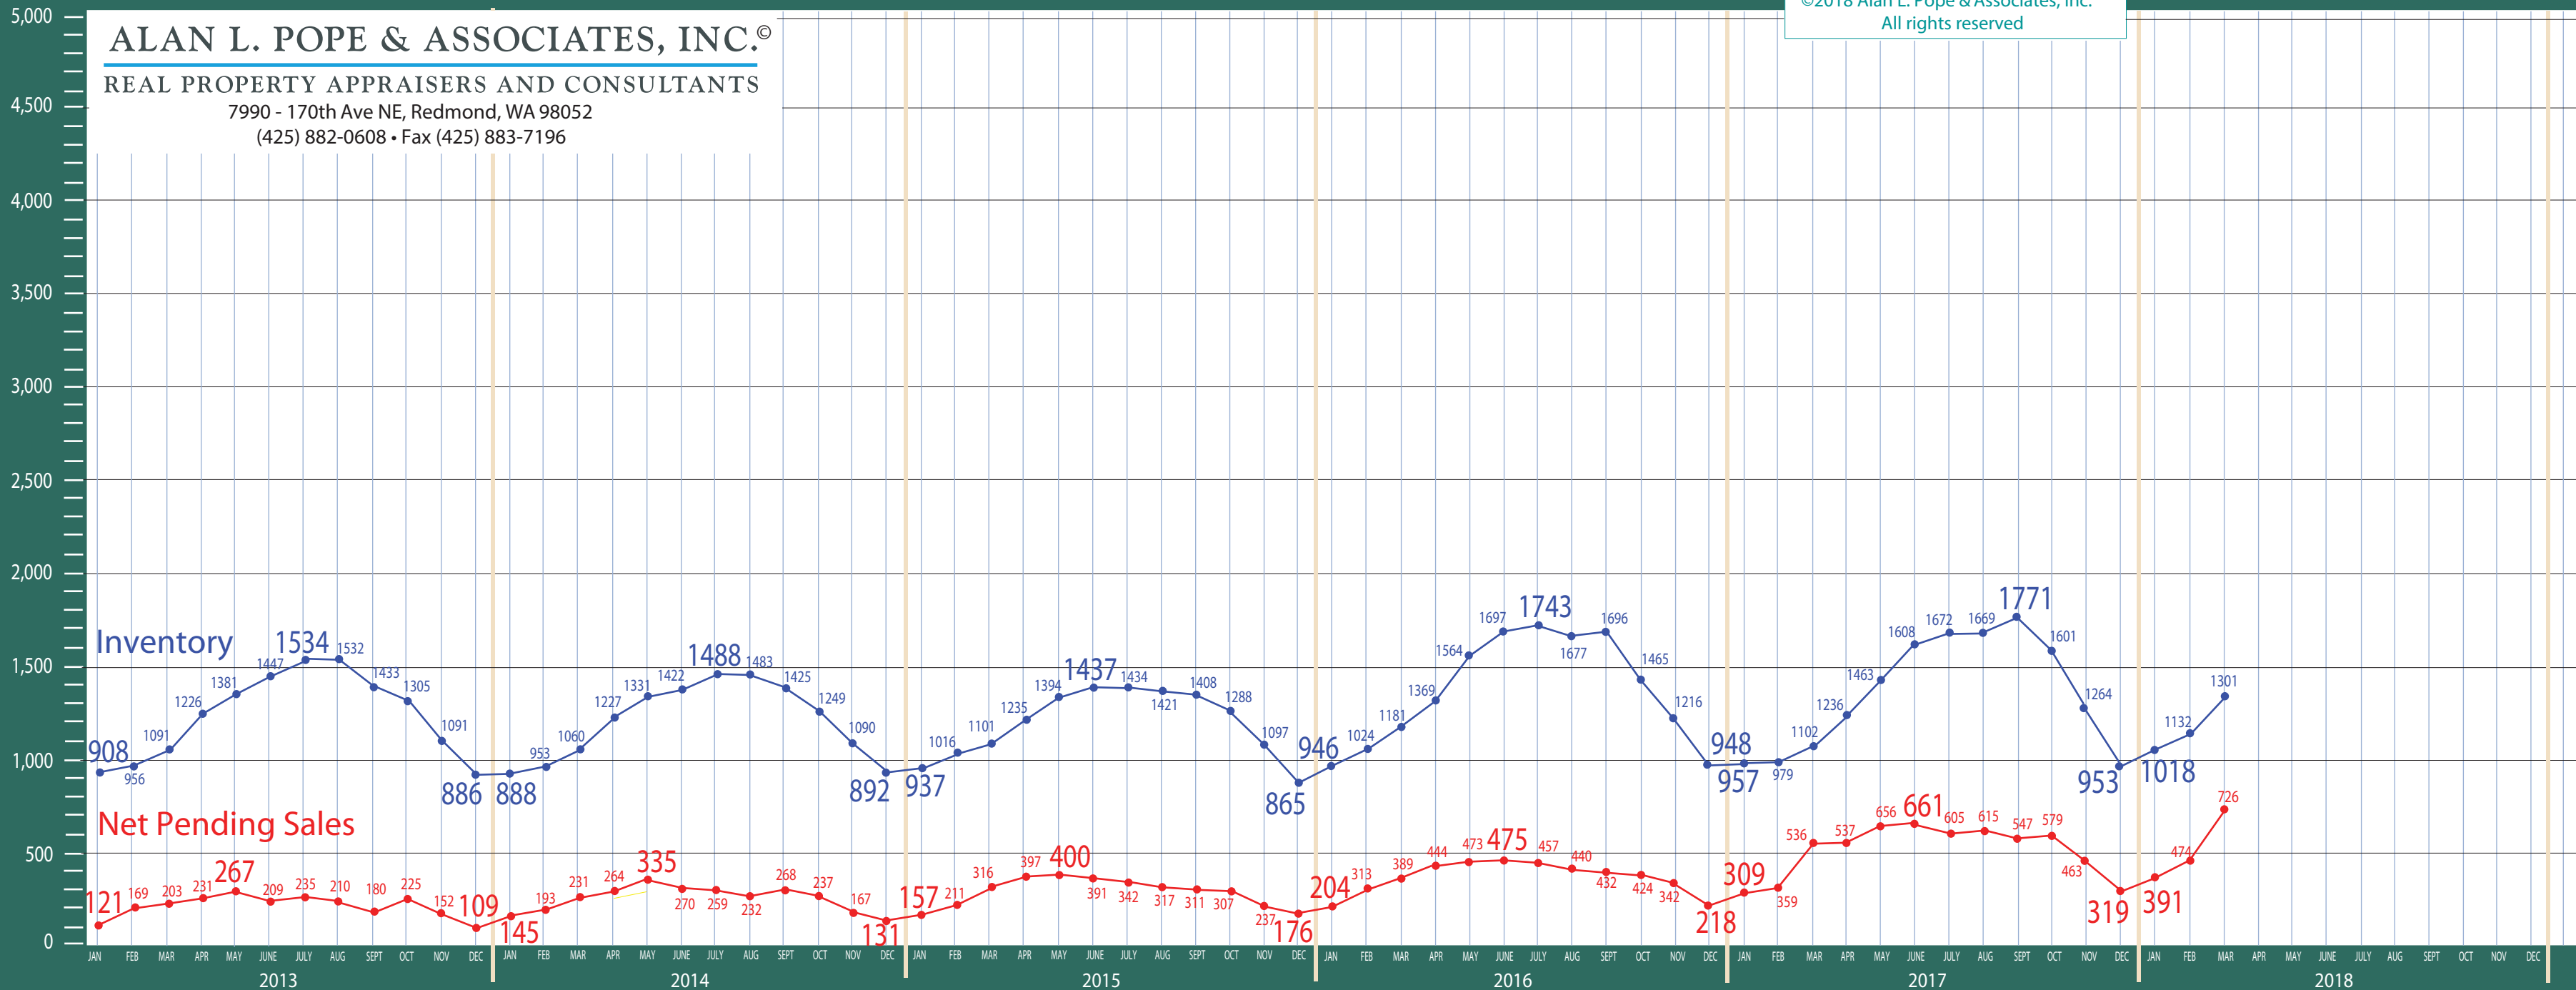

All NWMLS Areas Combined

$1,000,000 + Residential & Condo Statistics

©2018 Alan L. Pope & Associates, Inc.
All rights reserved

ALAN L. POPE & ASSOCIATES, INC.®

REAL PROPERTY APPRAISERS AND CONSULTANTS

7990 - 170th Ave NE, Redmond, WA 98052

(425) 882-0608 • Fax (425) 883-7196