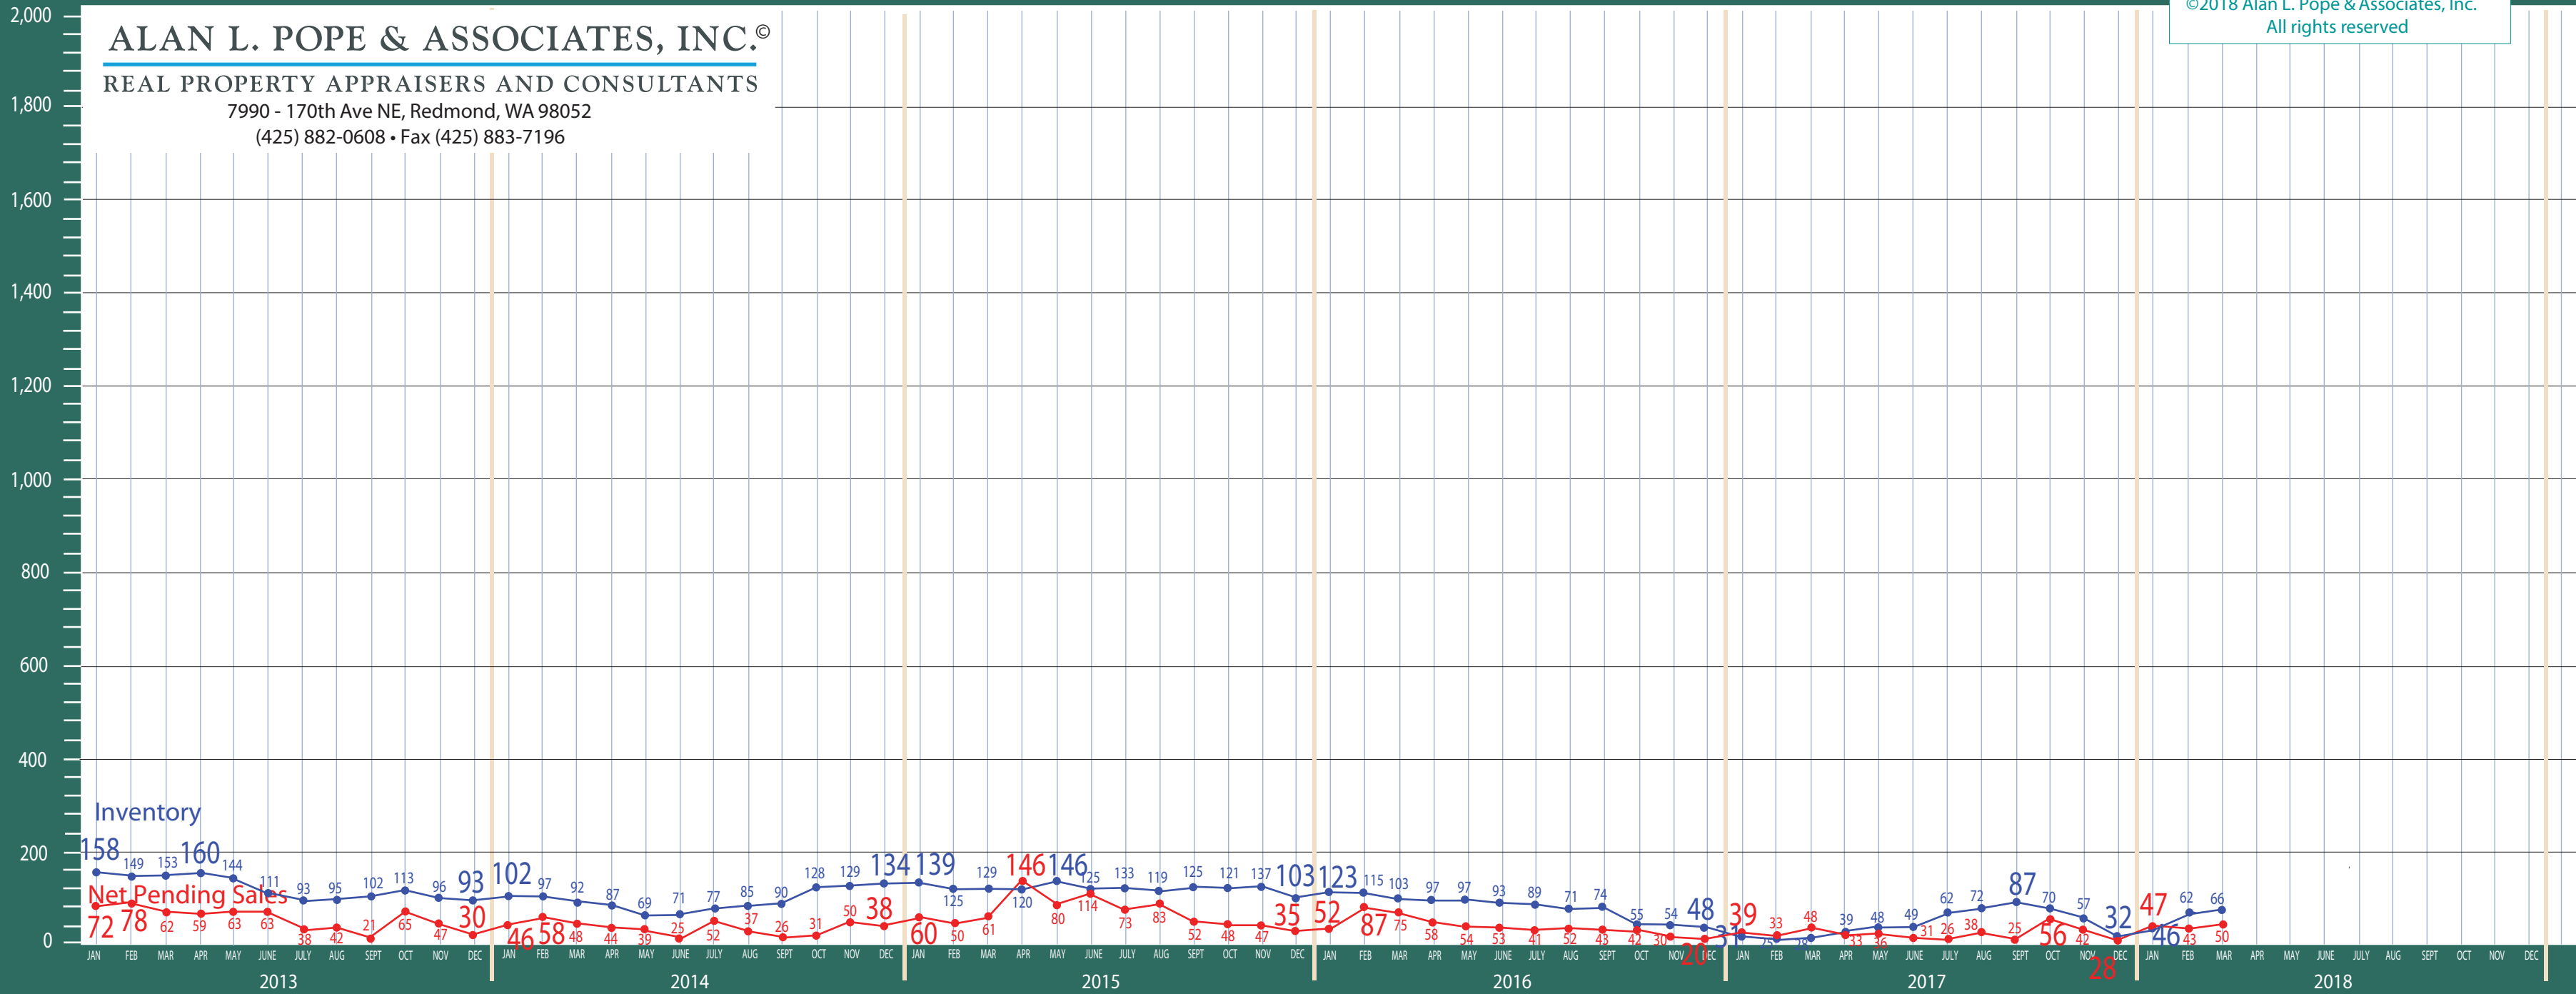

King County

New Construction - Condo Statistics

ALAN L. POPE & ASSOCIATES, INC.®

REAL PROPERTY APPRAISERS AND CONSULTANTS

7990 - 170th Ave NE, Redmond, WA 98052

(425) 882-0608 • Fax (425) 883-7196

©2018 Alan L. Pope & Associates, Inc.
All rights reserved

ALAN L. POPE & ASSOCIATES, INC.®

REAL PROPERTY APPRAISERS AND CONSULTANTS

7990 - 170th Ave NE, Redmond, WA 98052

(425) 882-0608 • Fax (425) 883-7196

©2018 Alan L. Pope & Associates, Inc.
All rights reserved