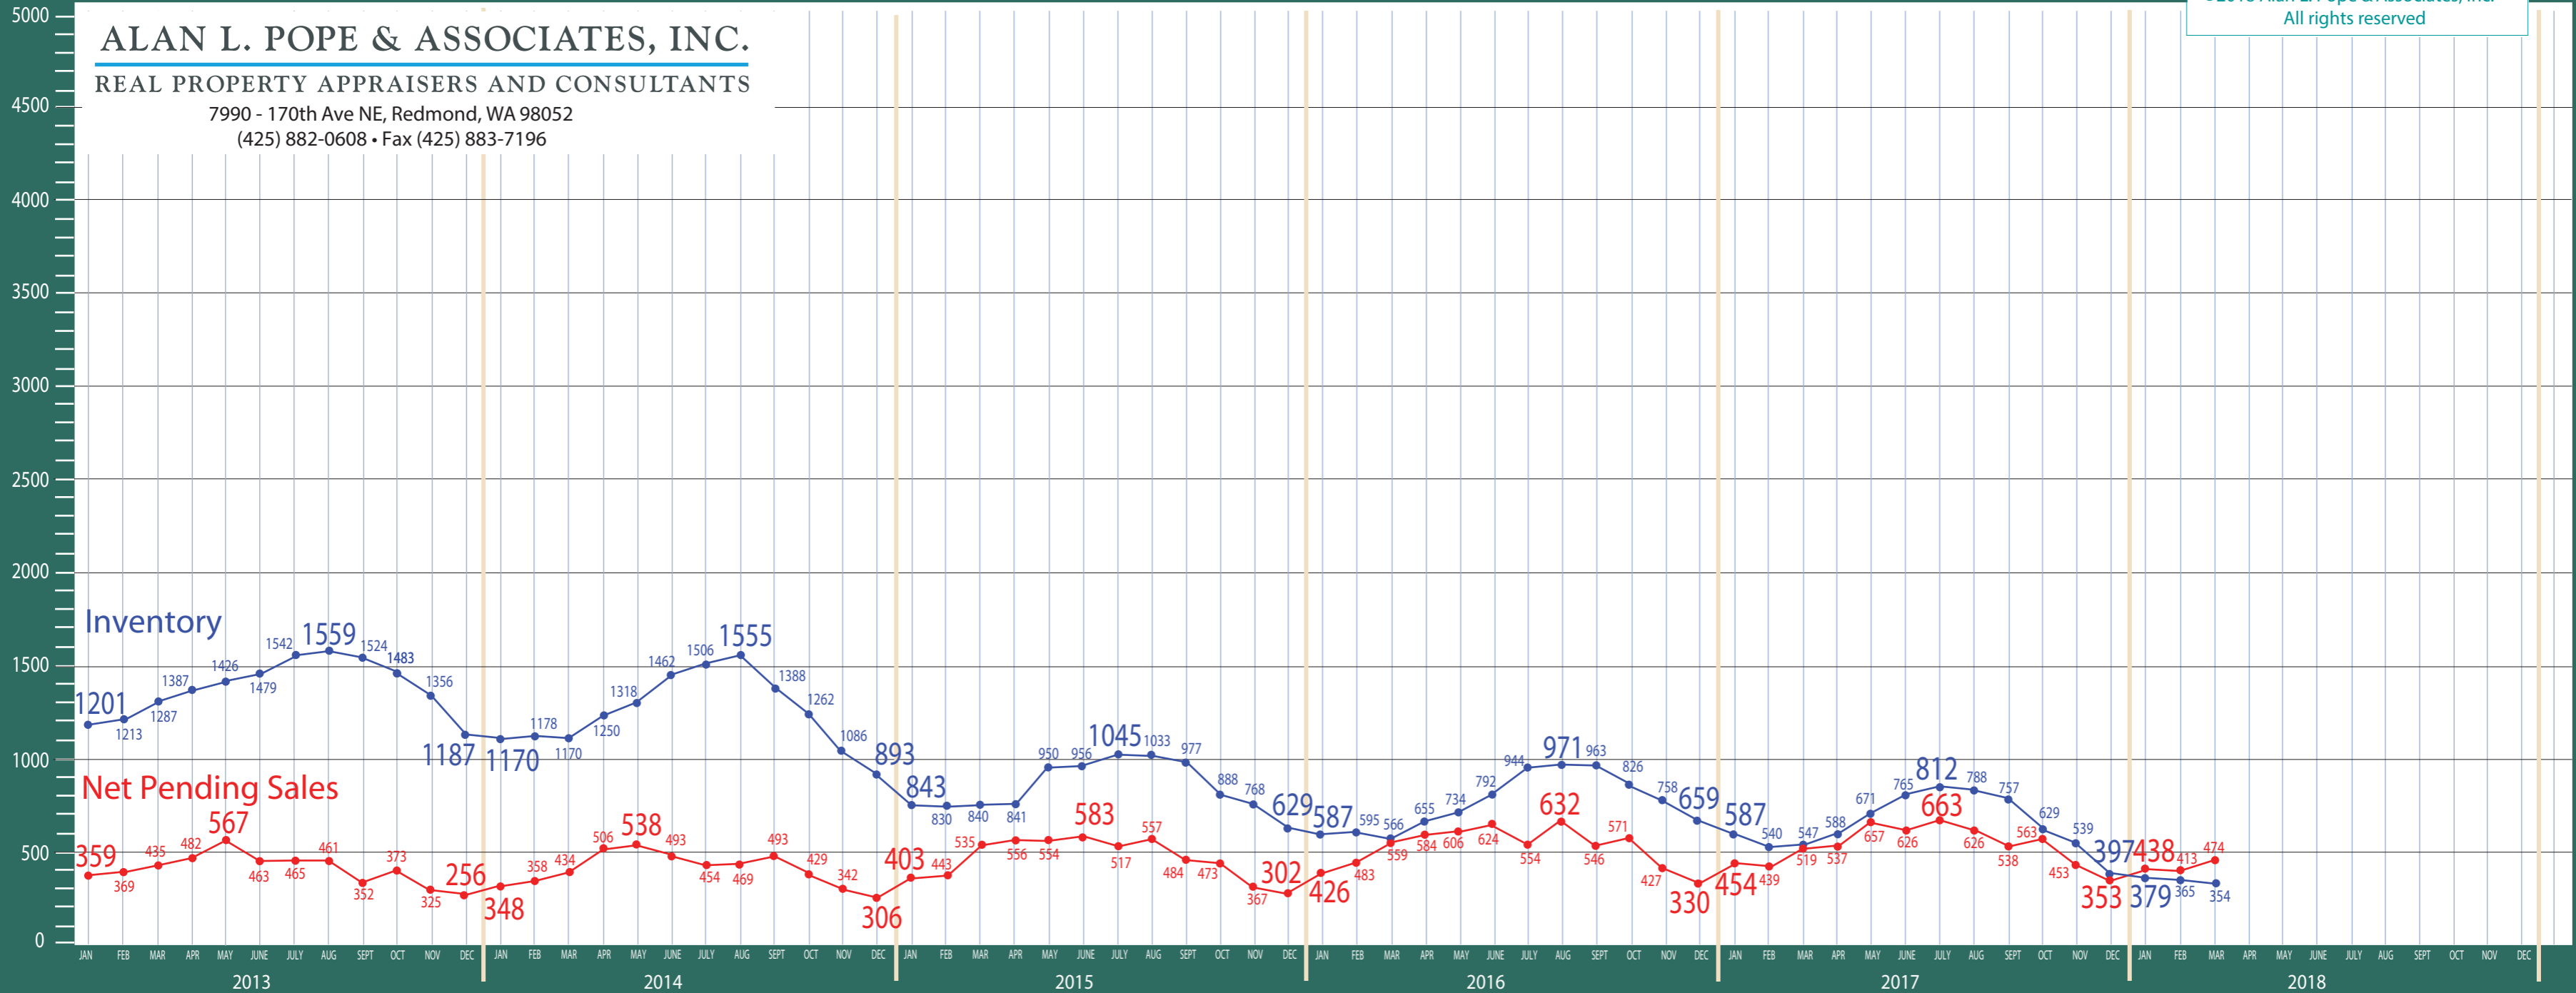

ALAN L. POPE & ASSOCIATES, INC.

REAL PROPERTY APPRAISERS AND CONSULTANTS

7990 - 170th Ave NE, Redmond, WA 98052
(425) 882-0608 • Fax (425) 883-7196

Kitsap County

Absorption of Inventory Residential & Condo Only

ALAN L. POPE & ASSOCIATES, INC.

REAL PROPERTY APPRAISERS AND CONSULTANTS

7990 - 170th Ave NE, Redmond, WA 98052
 (425) 882-0608 • Fax (425) 883-7196

©2018 Alan L. Pope & Associates, Inc.
 All rights reserved