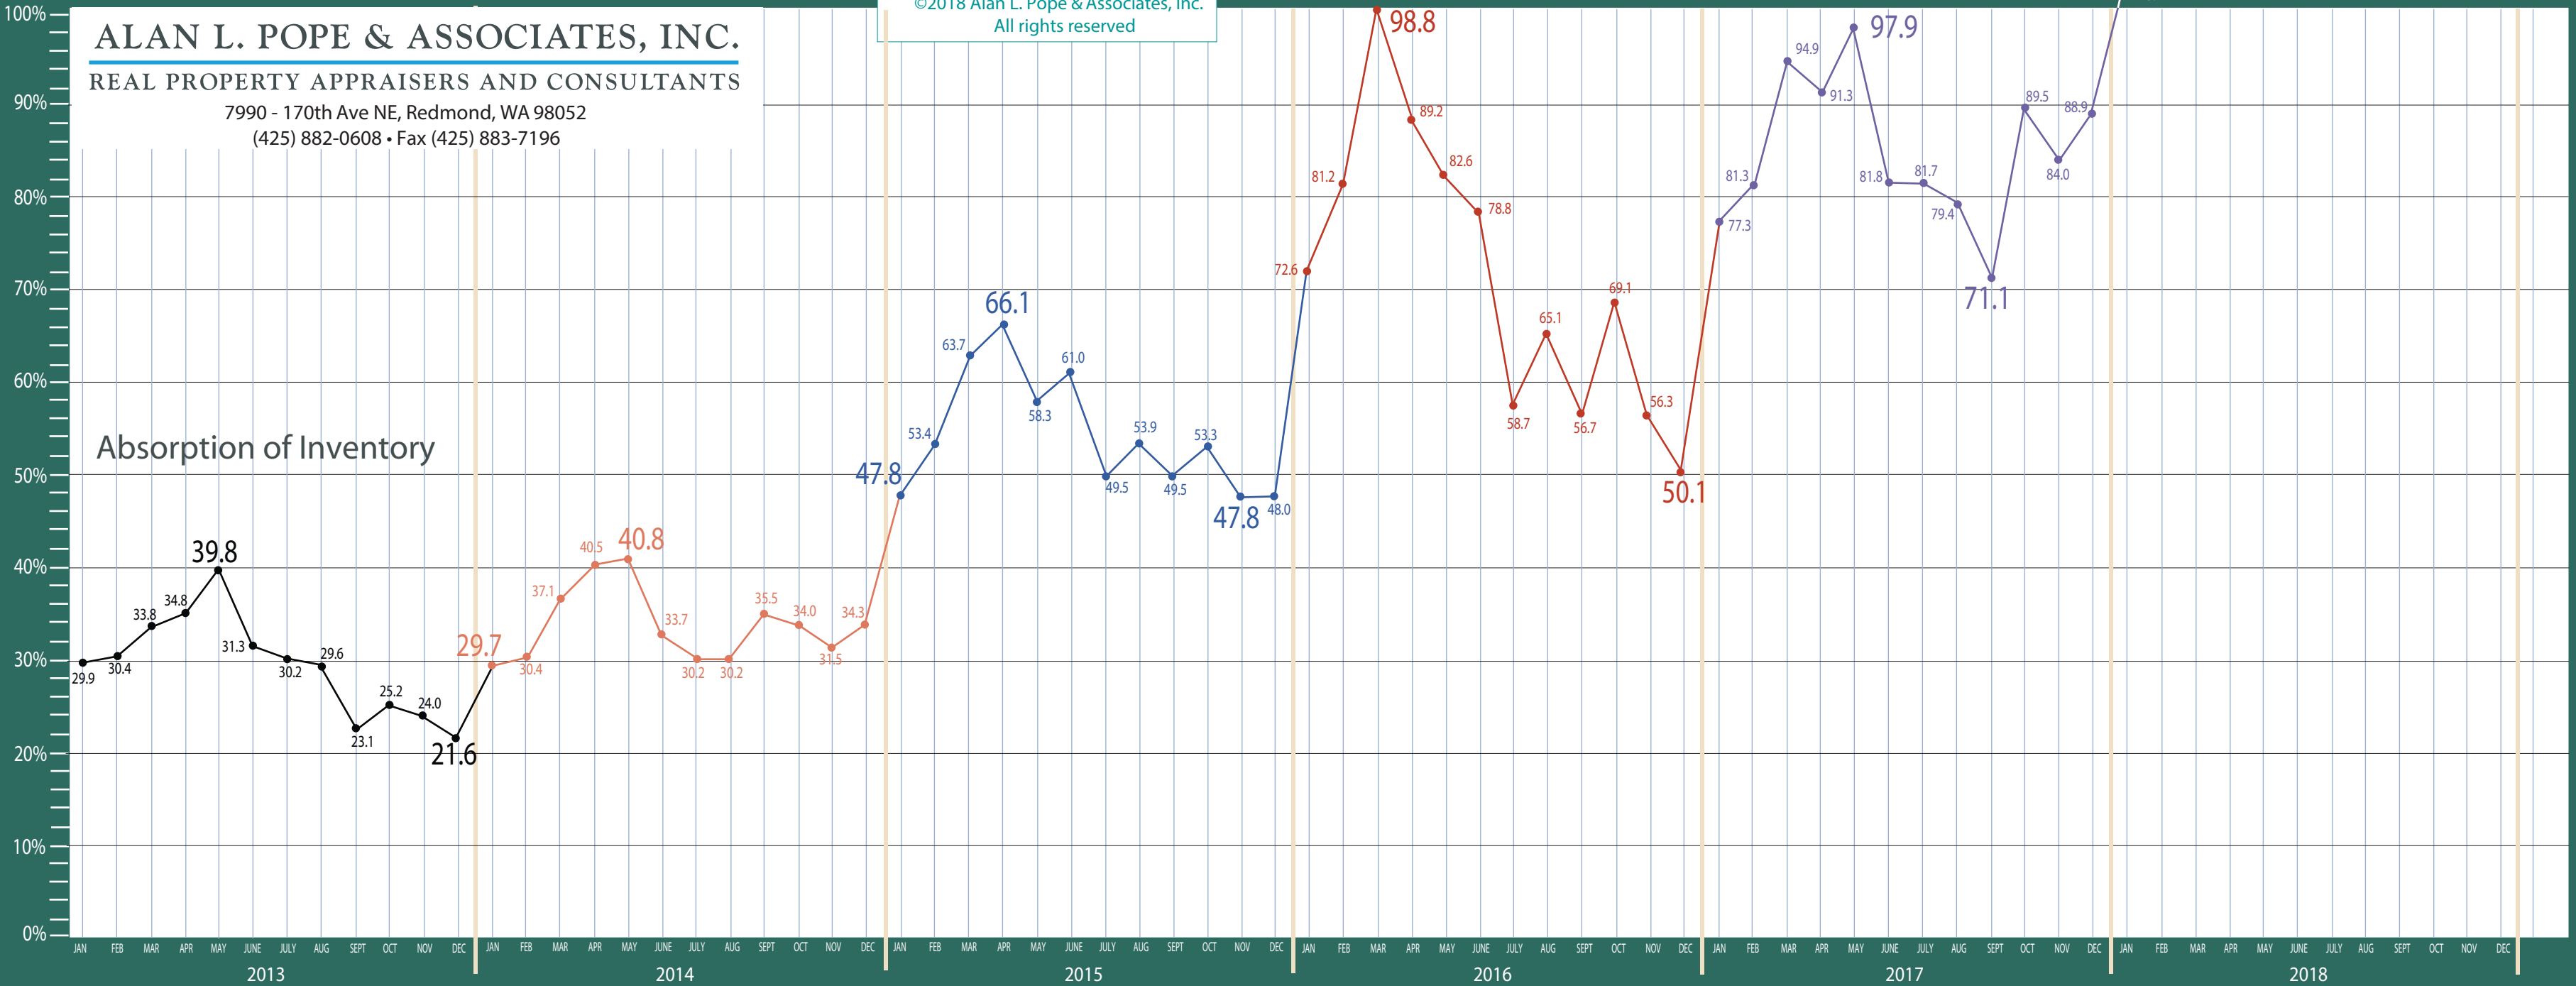

ALAN L. POPE & ASSOCIATES, INC.

REAL PROPERTY APPRAISERS AND CONSULTANTS

7990 - 170th Ave NE, Redmond, WA 98052
(425) 882-0608 • Fax (425) 883-7196

Kitsap County

Absorption of Inventory Residential & Condo Only

ALAN L. POPE & ASSOCIATES, INC.

REAL PROPERTY APPRAISERS AND CONSULTANTS

7990 - 170th Ave NE, Redmond, WA 98052
 (425) 882-0608 • Fax (425) 883-7196

©2018 Alan L. Pope & Associates, Inc.
 All rights reserved