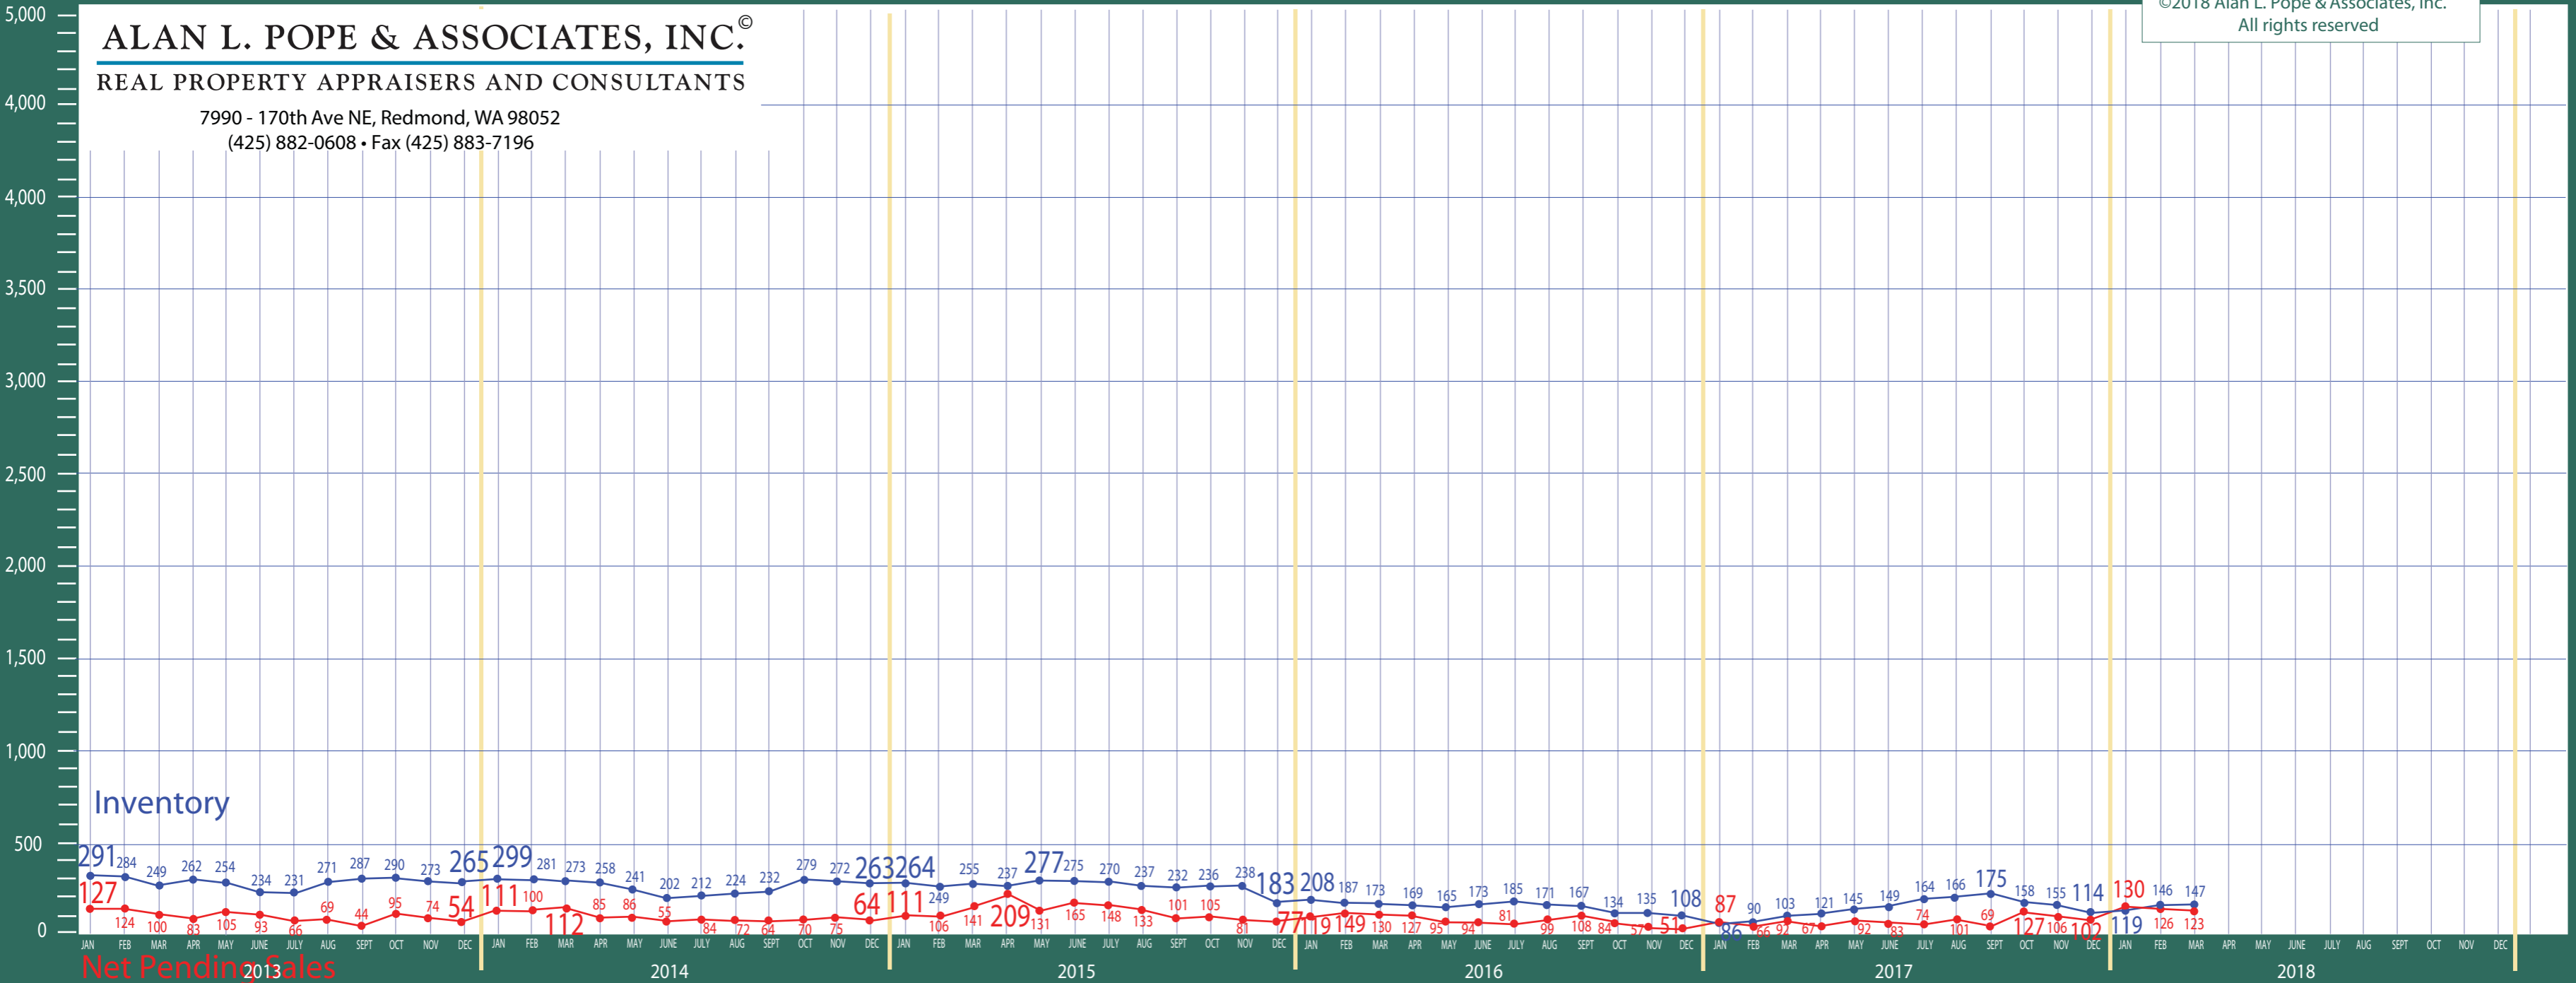

# Puget Sound Region

# New Construction - Condo Statistics

©2018 Alan L. Pope & Associates, Inc.  
All rights reserved

**ALAN L. POPE & ASSOCIATES, INC.®**

**REAL PROPERTY APPRAISERS AND CONSULTANTS**

7990 - 170th Ave NE, Redmond, WA 98052  
(425) 882-0608 • Fax (425) 883-7196