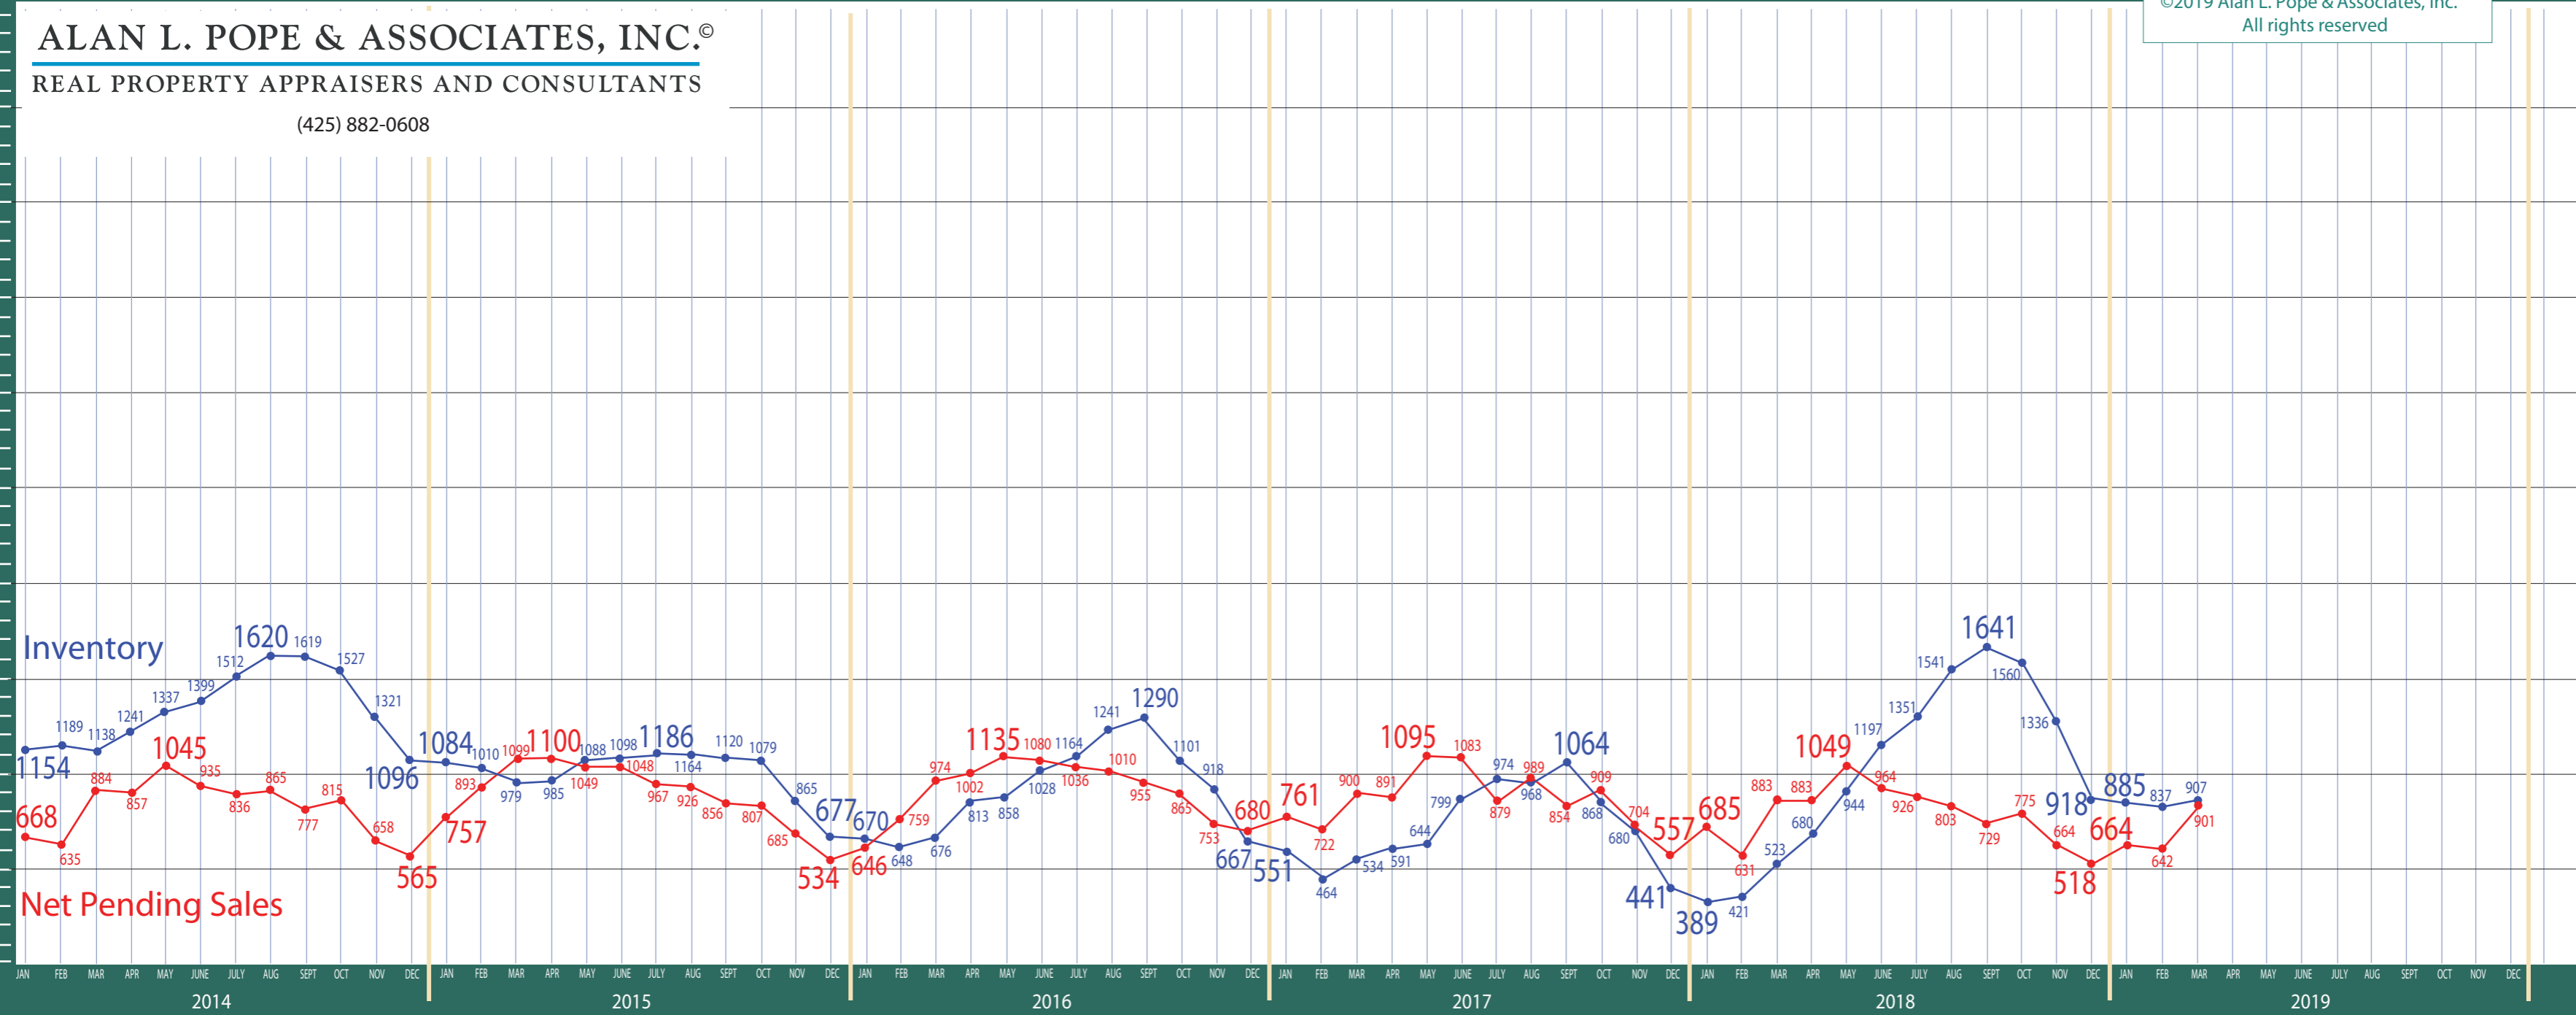

©2019 Alan L. Pope & Associates, Inc.
All rights reserved

ALAN L. POPE & ASSOCIATES, INC.®
REAL PROPERTY APPRAISERS AND CONSULTANTS

(425) 882-0608