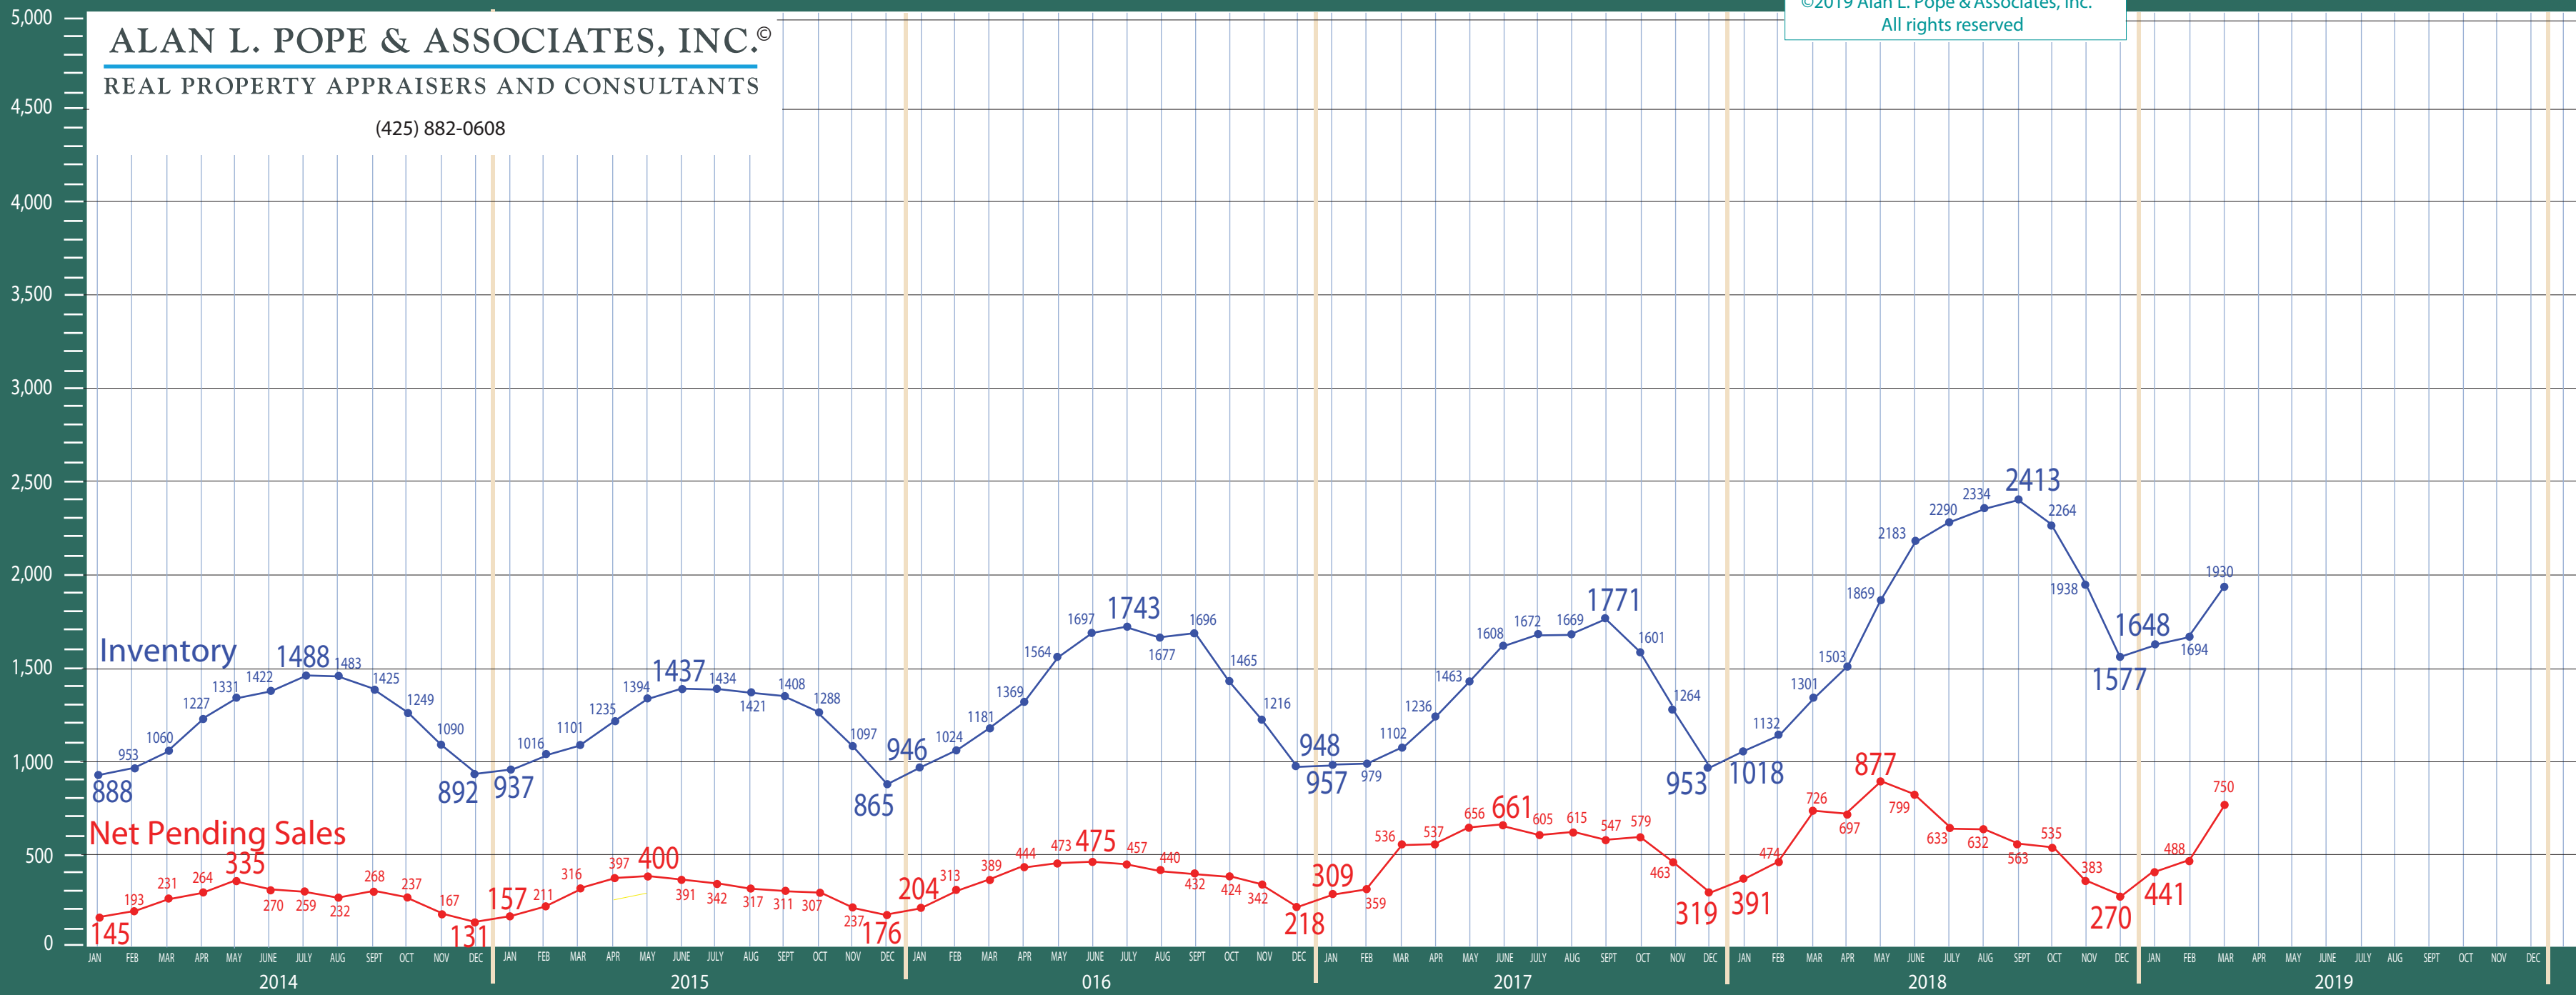

All NWMLS Areas Combined

\$1,000,000 + Residential & Condo Statistics

©2019 Alan L. Pope & Associates, Inc.
All rights reserved

ALAN L. POPE & ASSOCIATES, INC.®

REAL PROPERTY APPRAISERS AND CONSULTANTS

(425) 882-0608