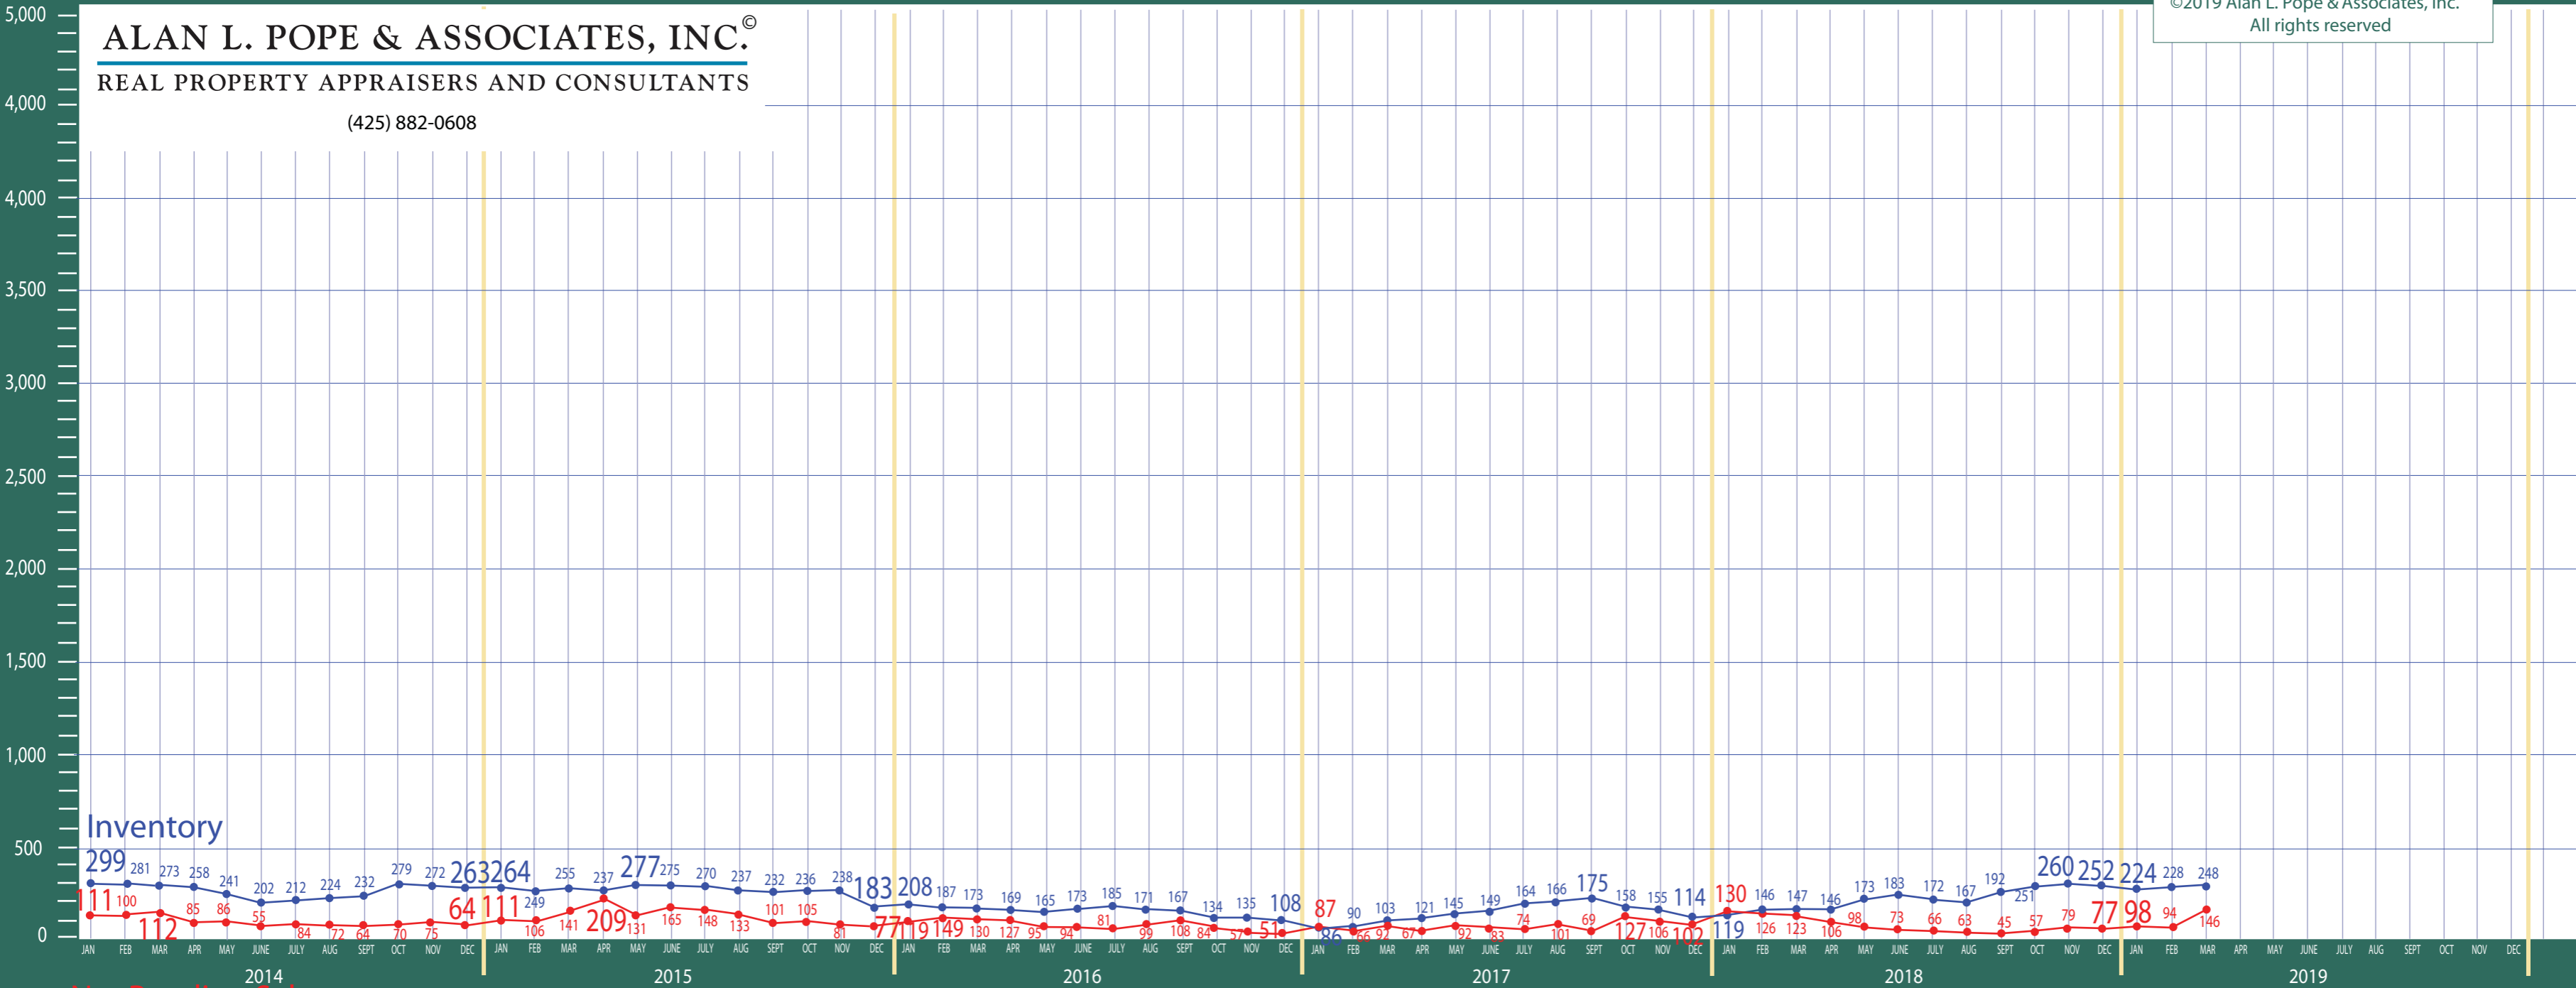

Puget Sound Region

New Construction - Condo Statistics

©2019 Alan L. Pope & Associates, Inc.
All rights reserved

ALAN L. POPE & ASSOCIATES, INC.®
REAL PROPERTY APPRAISERS AND CONSULTANTS
(425) 882-0608

Net Pending Sales