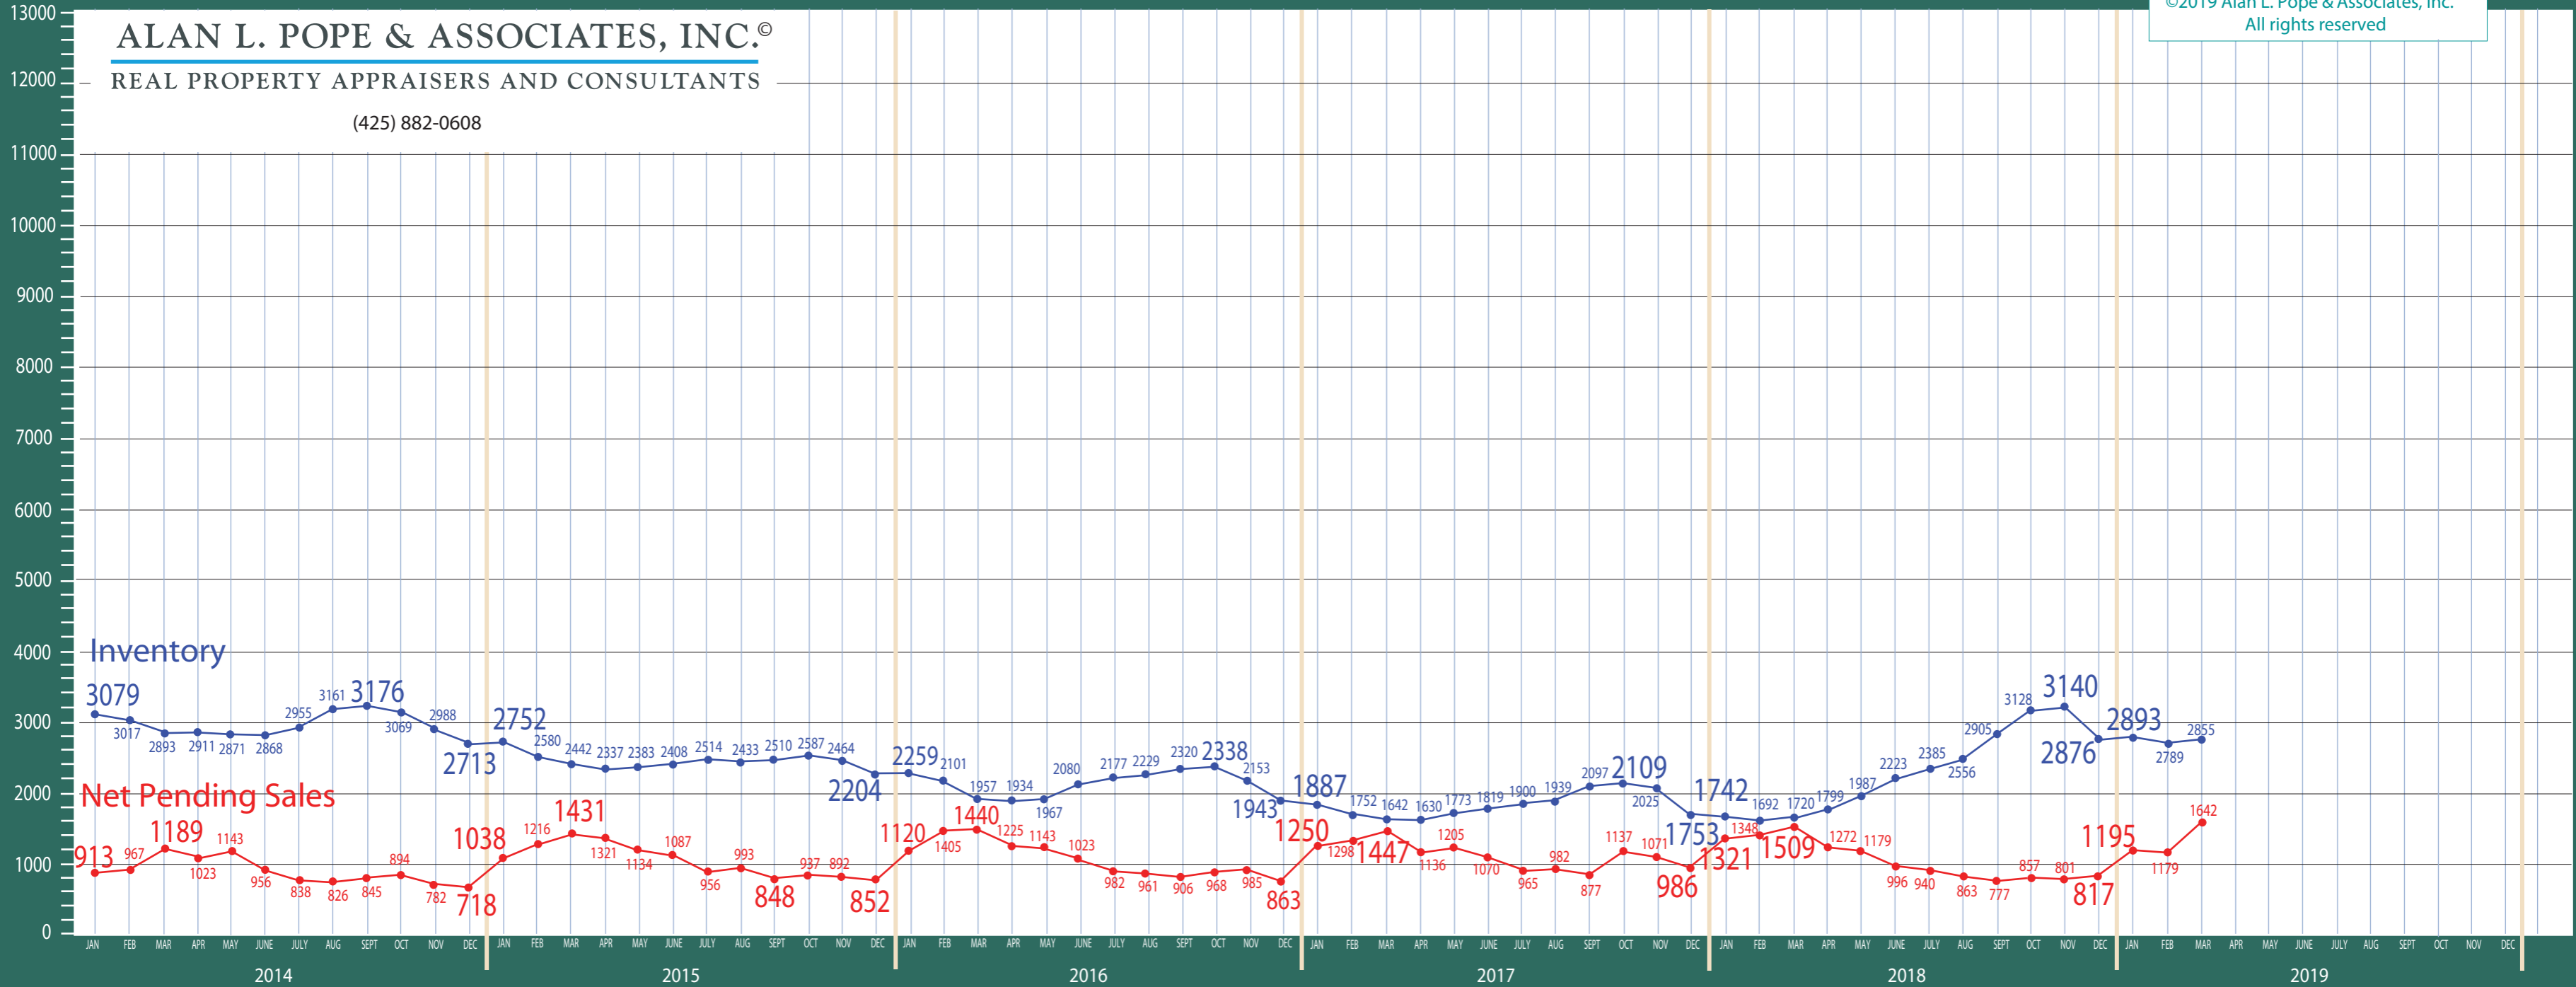

Puget Sound Region

New Construction - Residential & Condo Statistics

©2019 Alan L. Pope & Associates, Inc.
All rights reserved

ALAN L. POPE & ASSOCIATES, INC.®

REAL PROPERTY APPRAISERS AND CONSULTANTS

(425) 882-0608