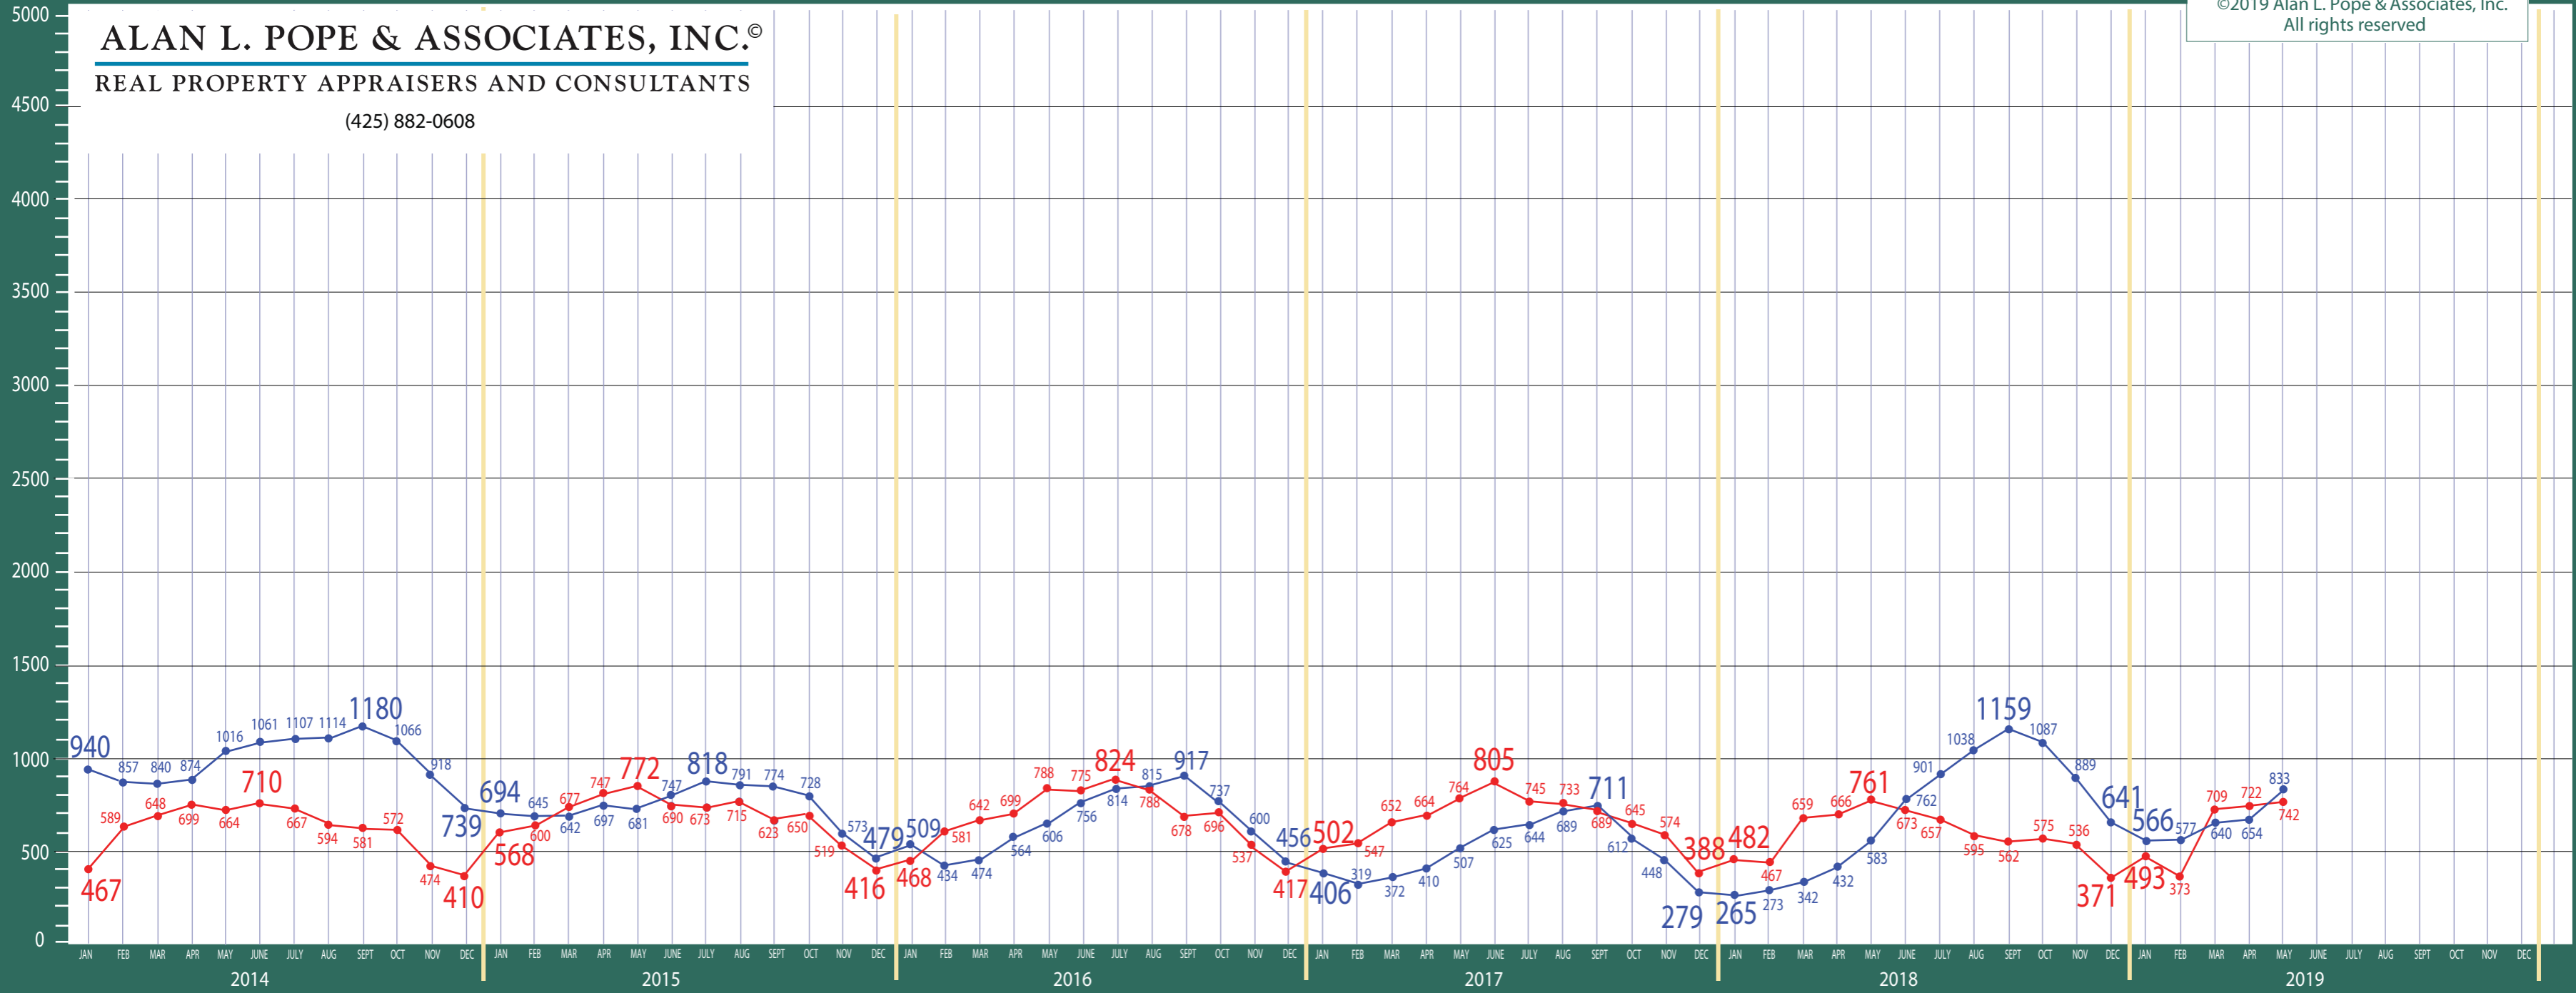

100-140 West Seattle to Federal Way

Listing Residential & Condo Only

ALAN L. POPE & ASSOCIATES, INC.®

REAL PROPERTY APPRAISERS AND CONSULTANTS

(425) 882-0608

©2019 Alan L. Pope & Associates, Inc.
All rights reserved

Information Provided by The Northwest Multiple Listing Service

100-140 West Seattle to Federal Way

Absorption of Inventory Residential & Condo Only

©2019 Alan L. Pope & Associates, Inc.
All rights reserved