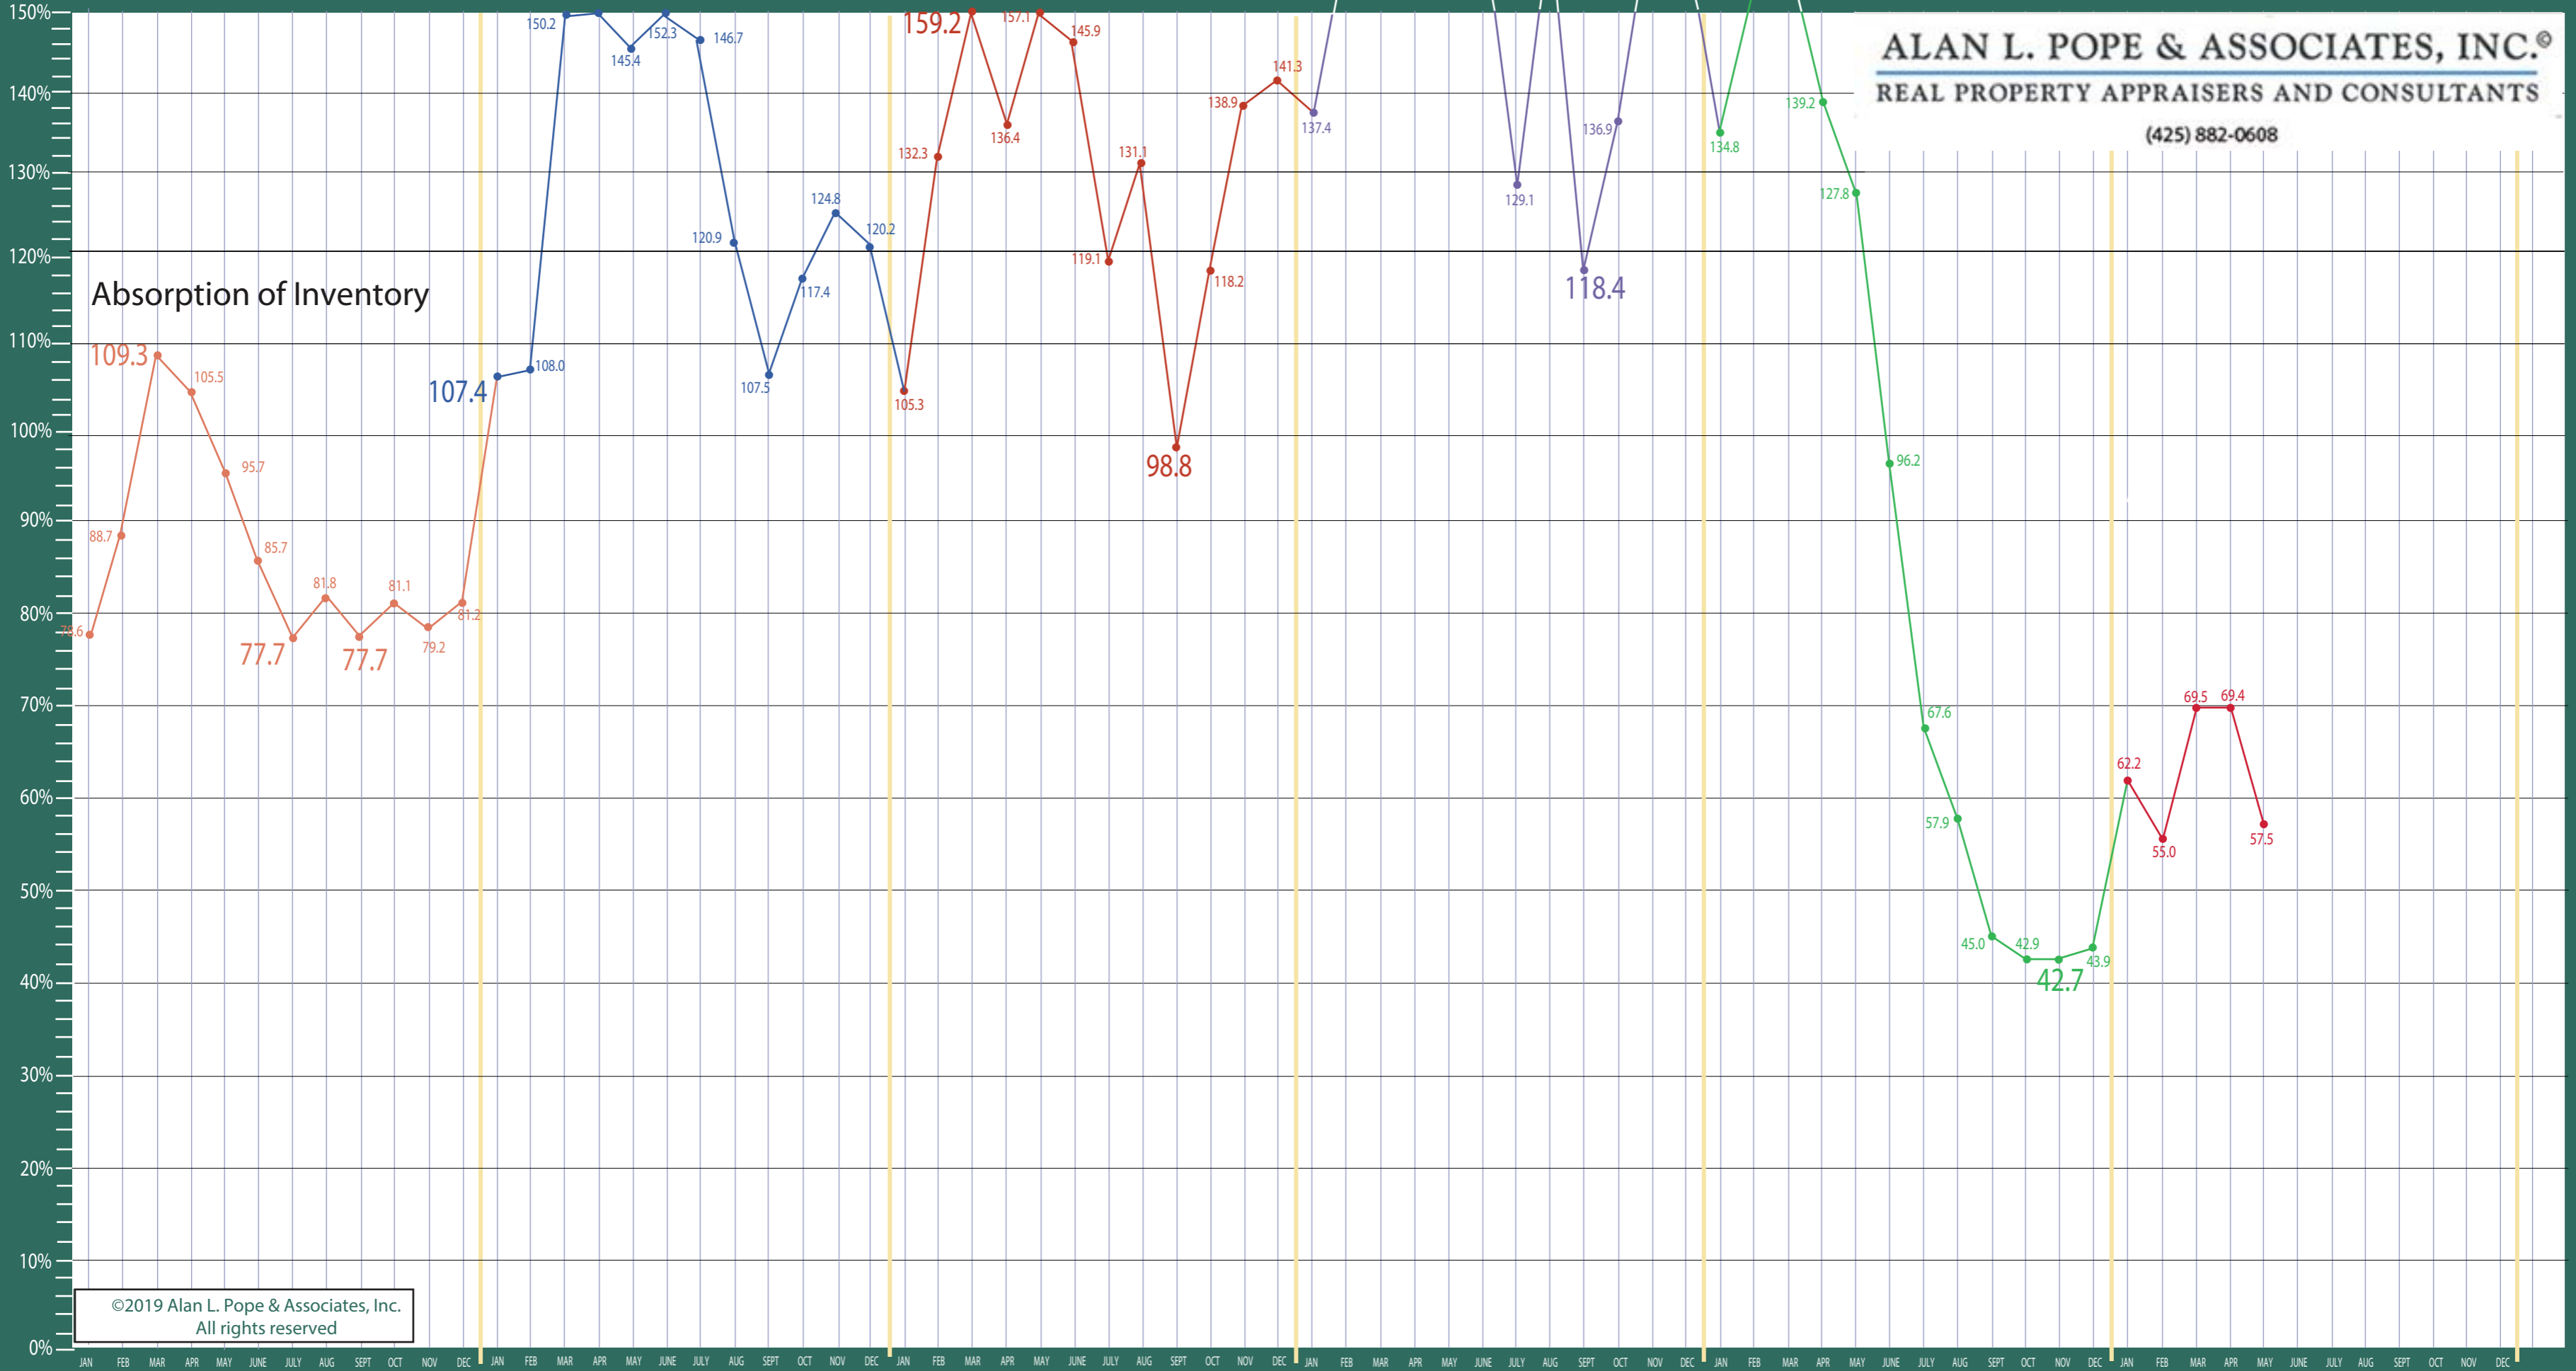

390/700-720 Central/North Seattle

Absorption of Inventory Residential & Condo Only

ALAN L. POPE & ASSOCIATES, INC.®
REAL PROPERTY APPRAISERS AND CONSULTANTS
(425) 882-0608

©2019 Alan L. Pope & Associates, Inc.
All rights reserved