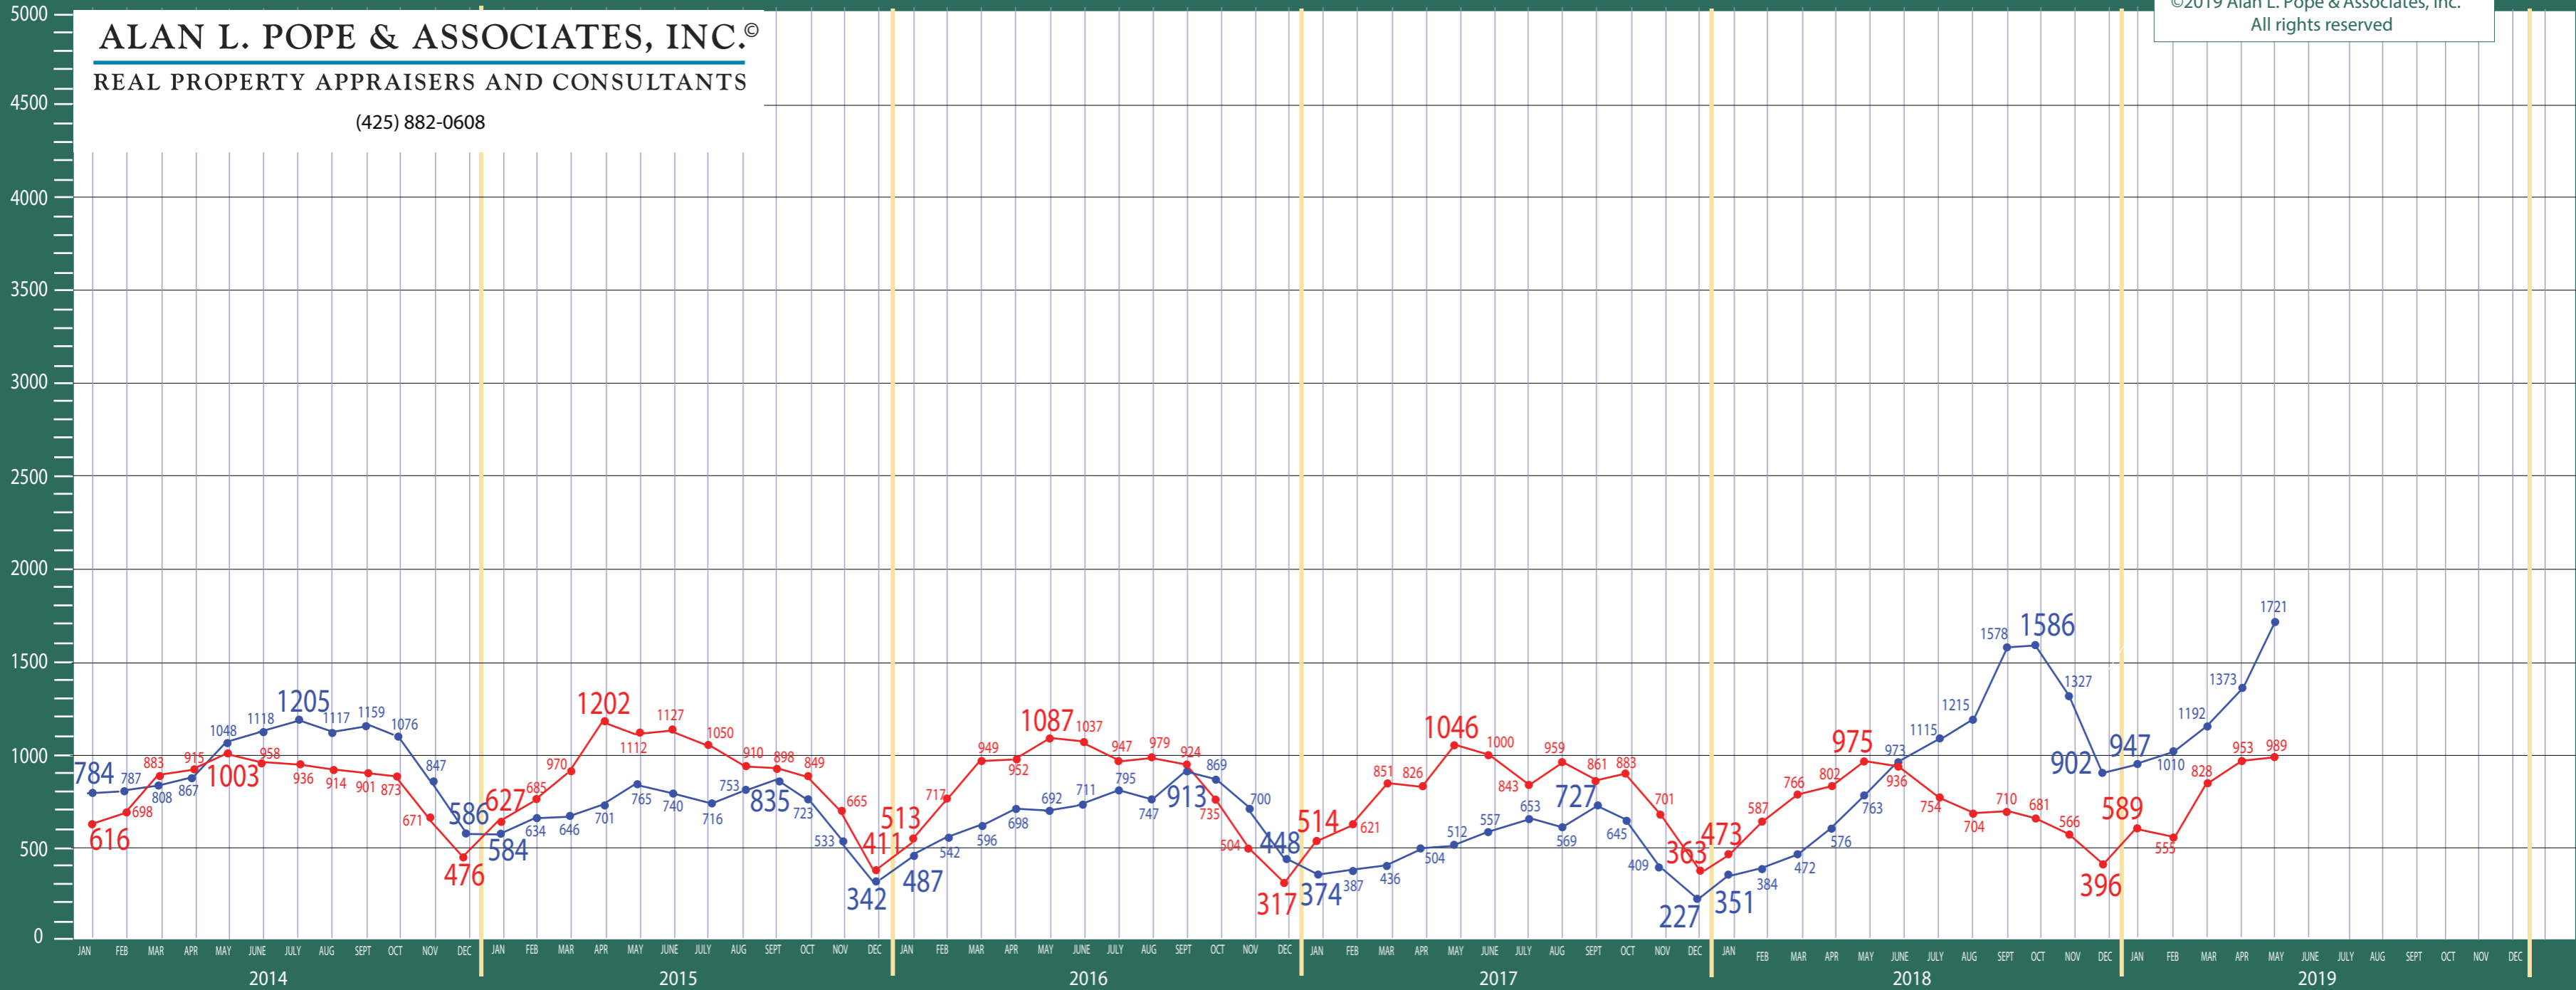

390/700-720 Central/North Seattle

Listing Residential & Condo Only

ALAN L. POPE & ASSOCIATES, INC.®
 REAL PROPERTY APPRAISERS AND CONSULTANTS

(425) 882-0608

©2019 Alan L. Pope & Associates, Inc.
 All rights reserved