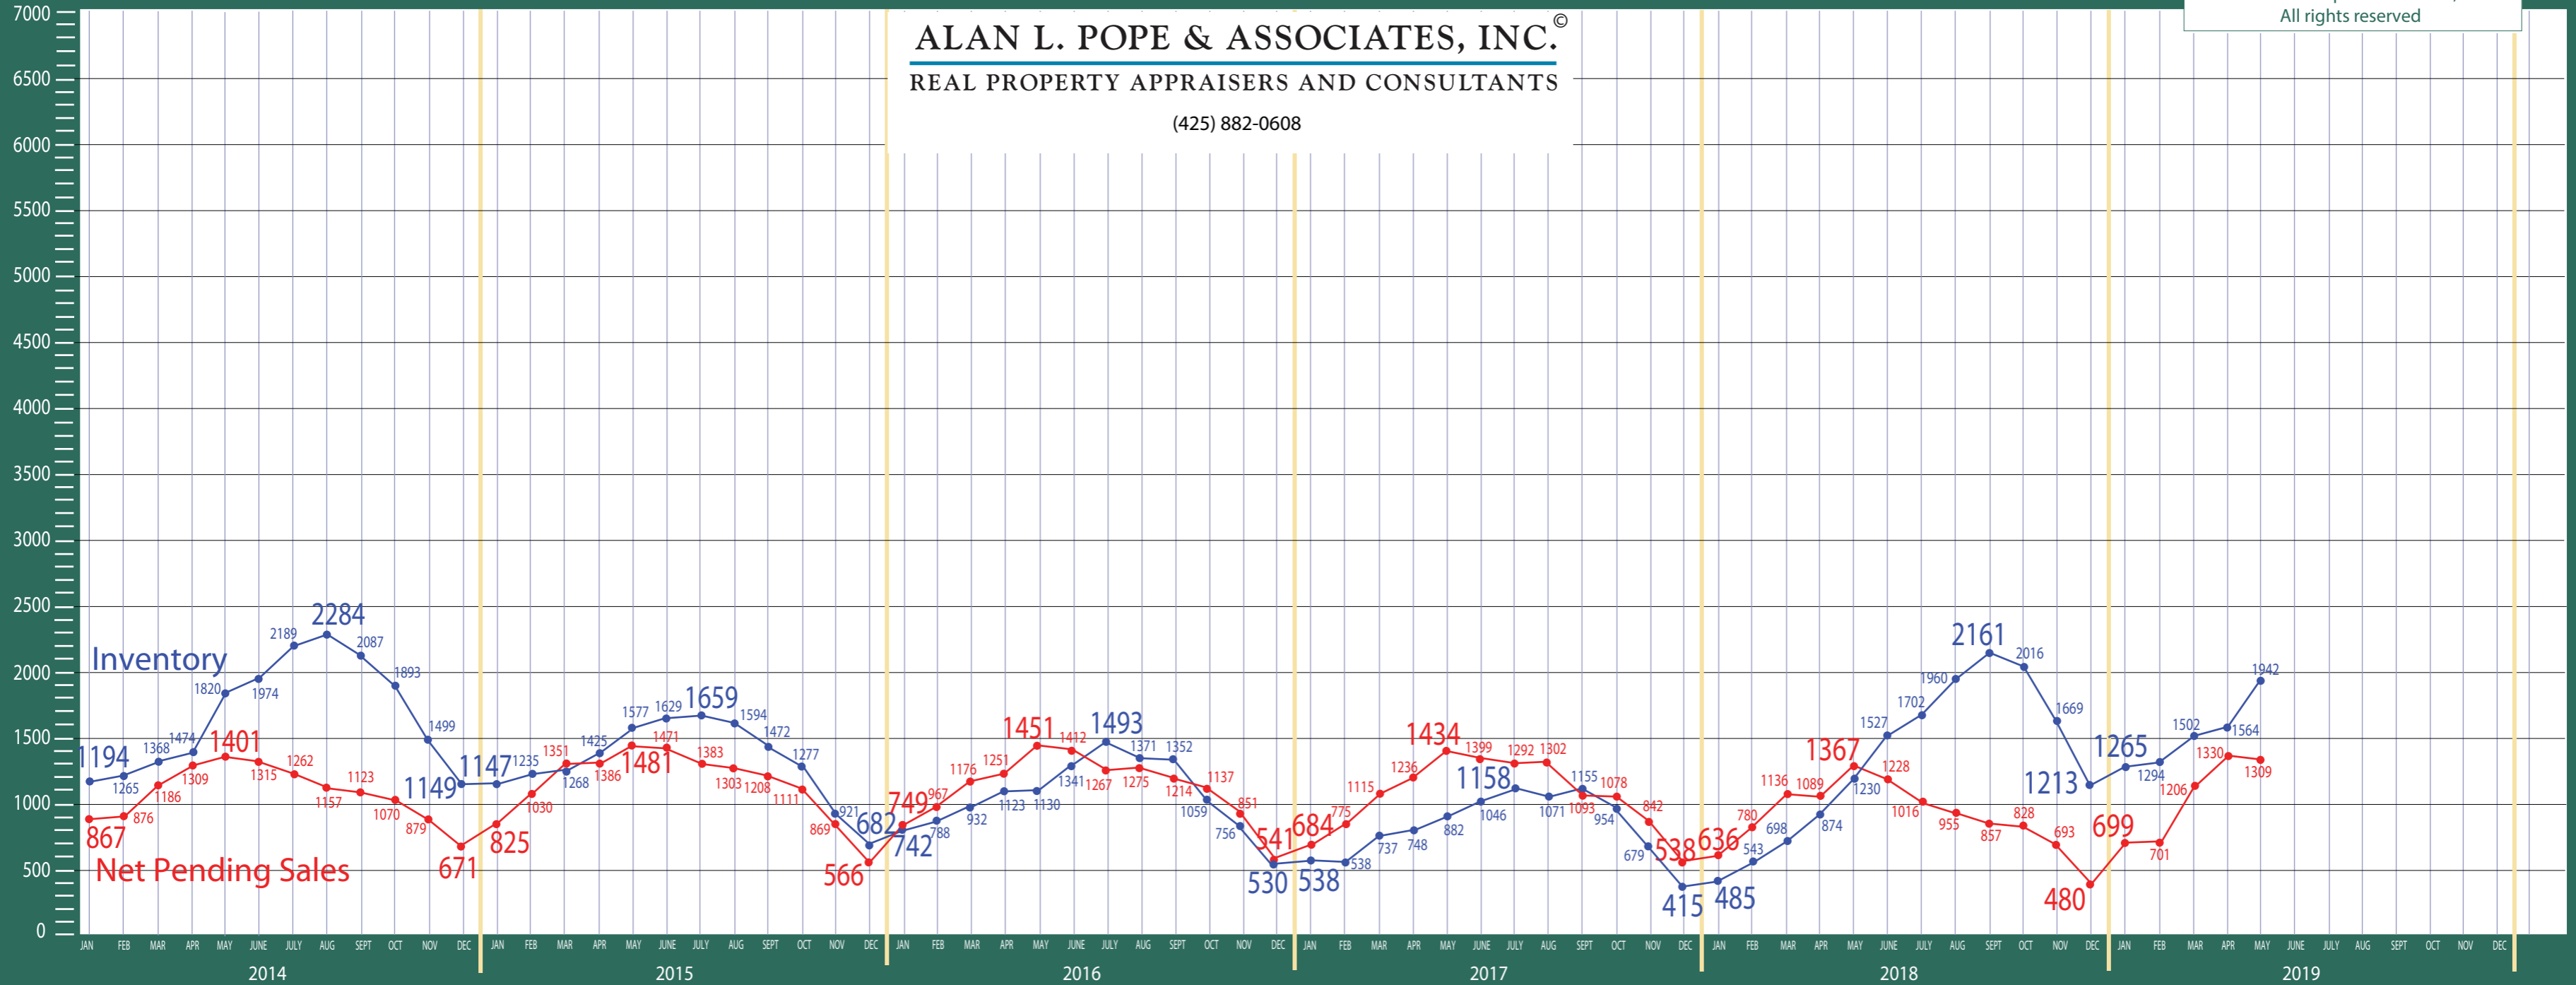

500-600 Eastside/Mercer Island

Listing Residential & Condo Only

©2019 Alan L. Pope & Associates, Inc.
All rights reserved

ALAN L. POPE & ASSOCIATES, INC.®
REAL PROPERTY APPRAISERS AND CONSULTANTS
(425) 882-0608

ALAN L. POPE & ASSOCIATES, INC.®

REAL PROPERTY APPRAISERS AND CONSULTANTS

(425) 882-0608

©2019 Alan L. Pope & Associates, Inc.
All rights reserved

Absorption of Inventory