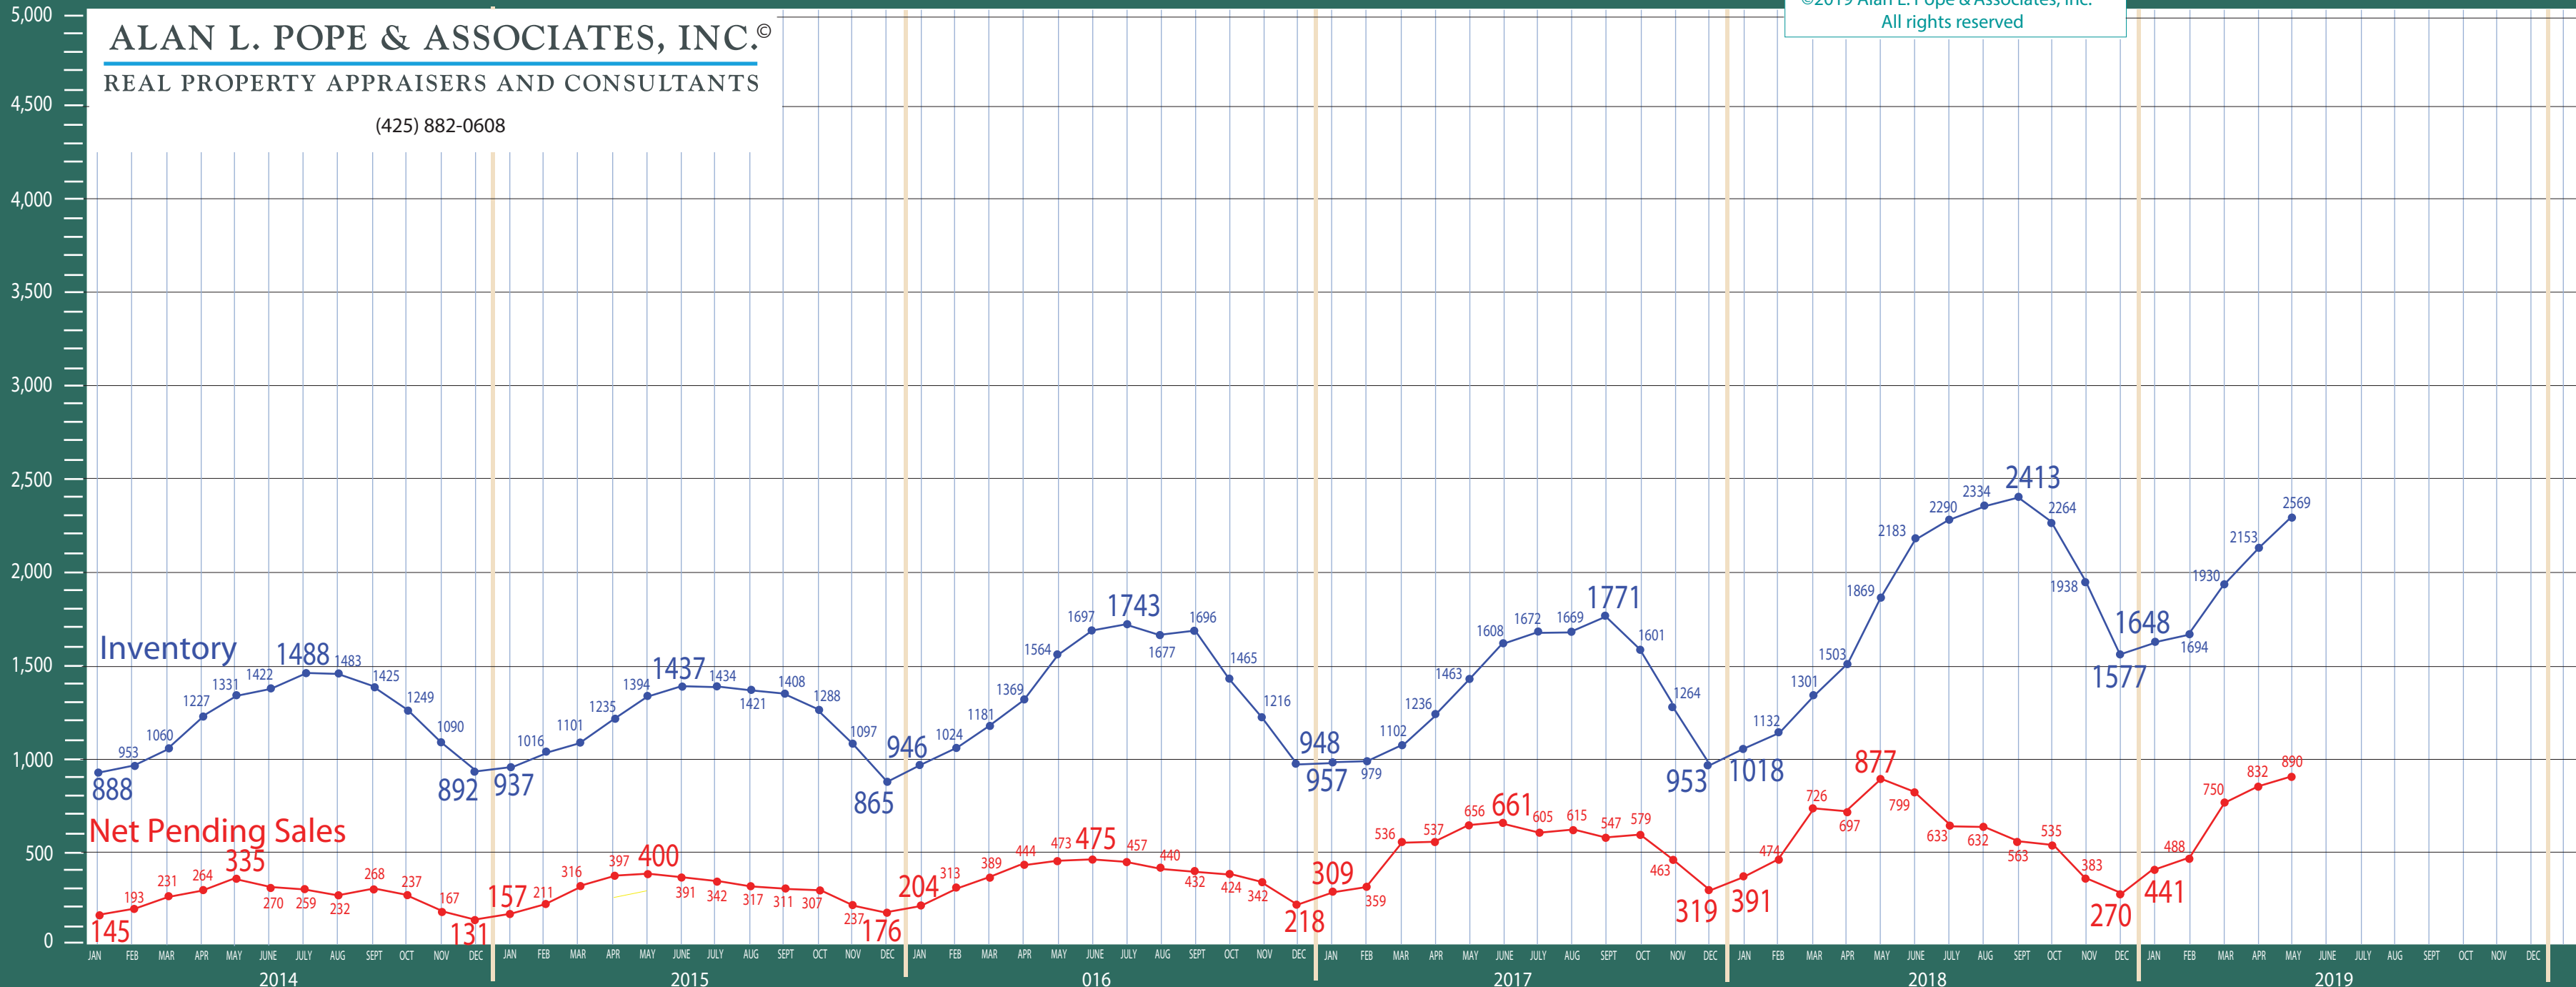

All NWMLS Areas Combined

\$1,000,000 + Residential & Condo Statistics

©2019 Alan L. Pope & Associates, Inc.
All rights reserved

ALAN L. POPE & ASSOCIATES, INC.®

REAL PROPERTY APPRAISERS AND CONSULTANTS

(425) 882-0608

All NWMLS Areas Combined

\$1,000,000 + Absorption of Inventory Residential & Condo Only

ALAN L. POPE & ASSOCIATES, INC.®
 REAL PROPERTY APPRAISERS AND CONSULTANTS

(425) 882-0608

©2019 Alan L. Pope & Associates, Inc.
 All rights reserved