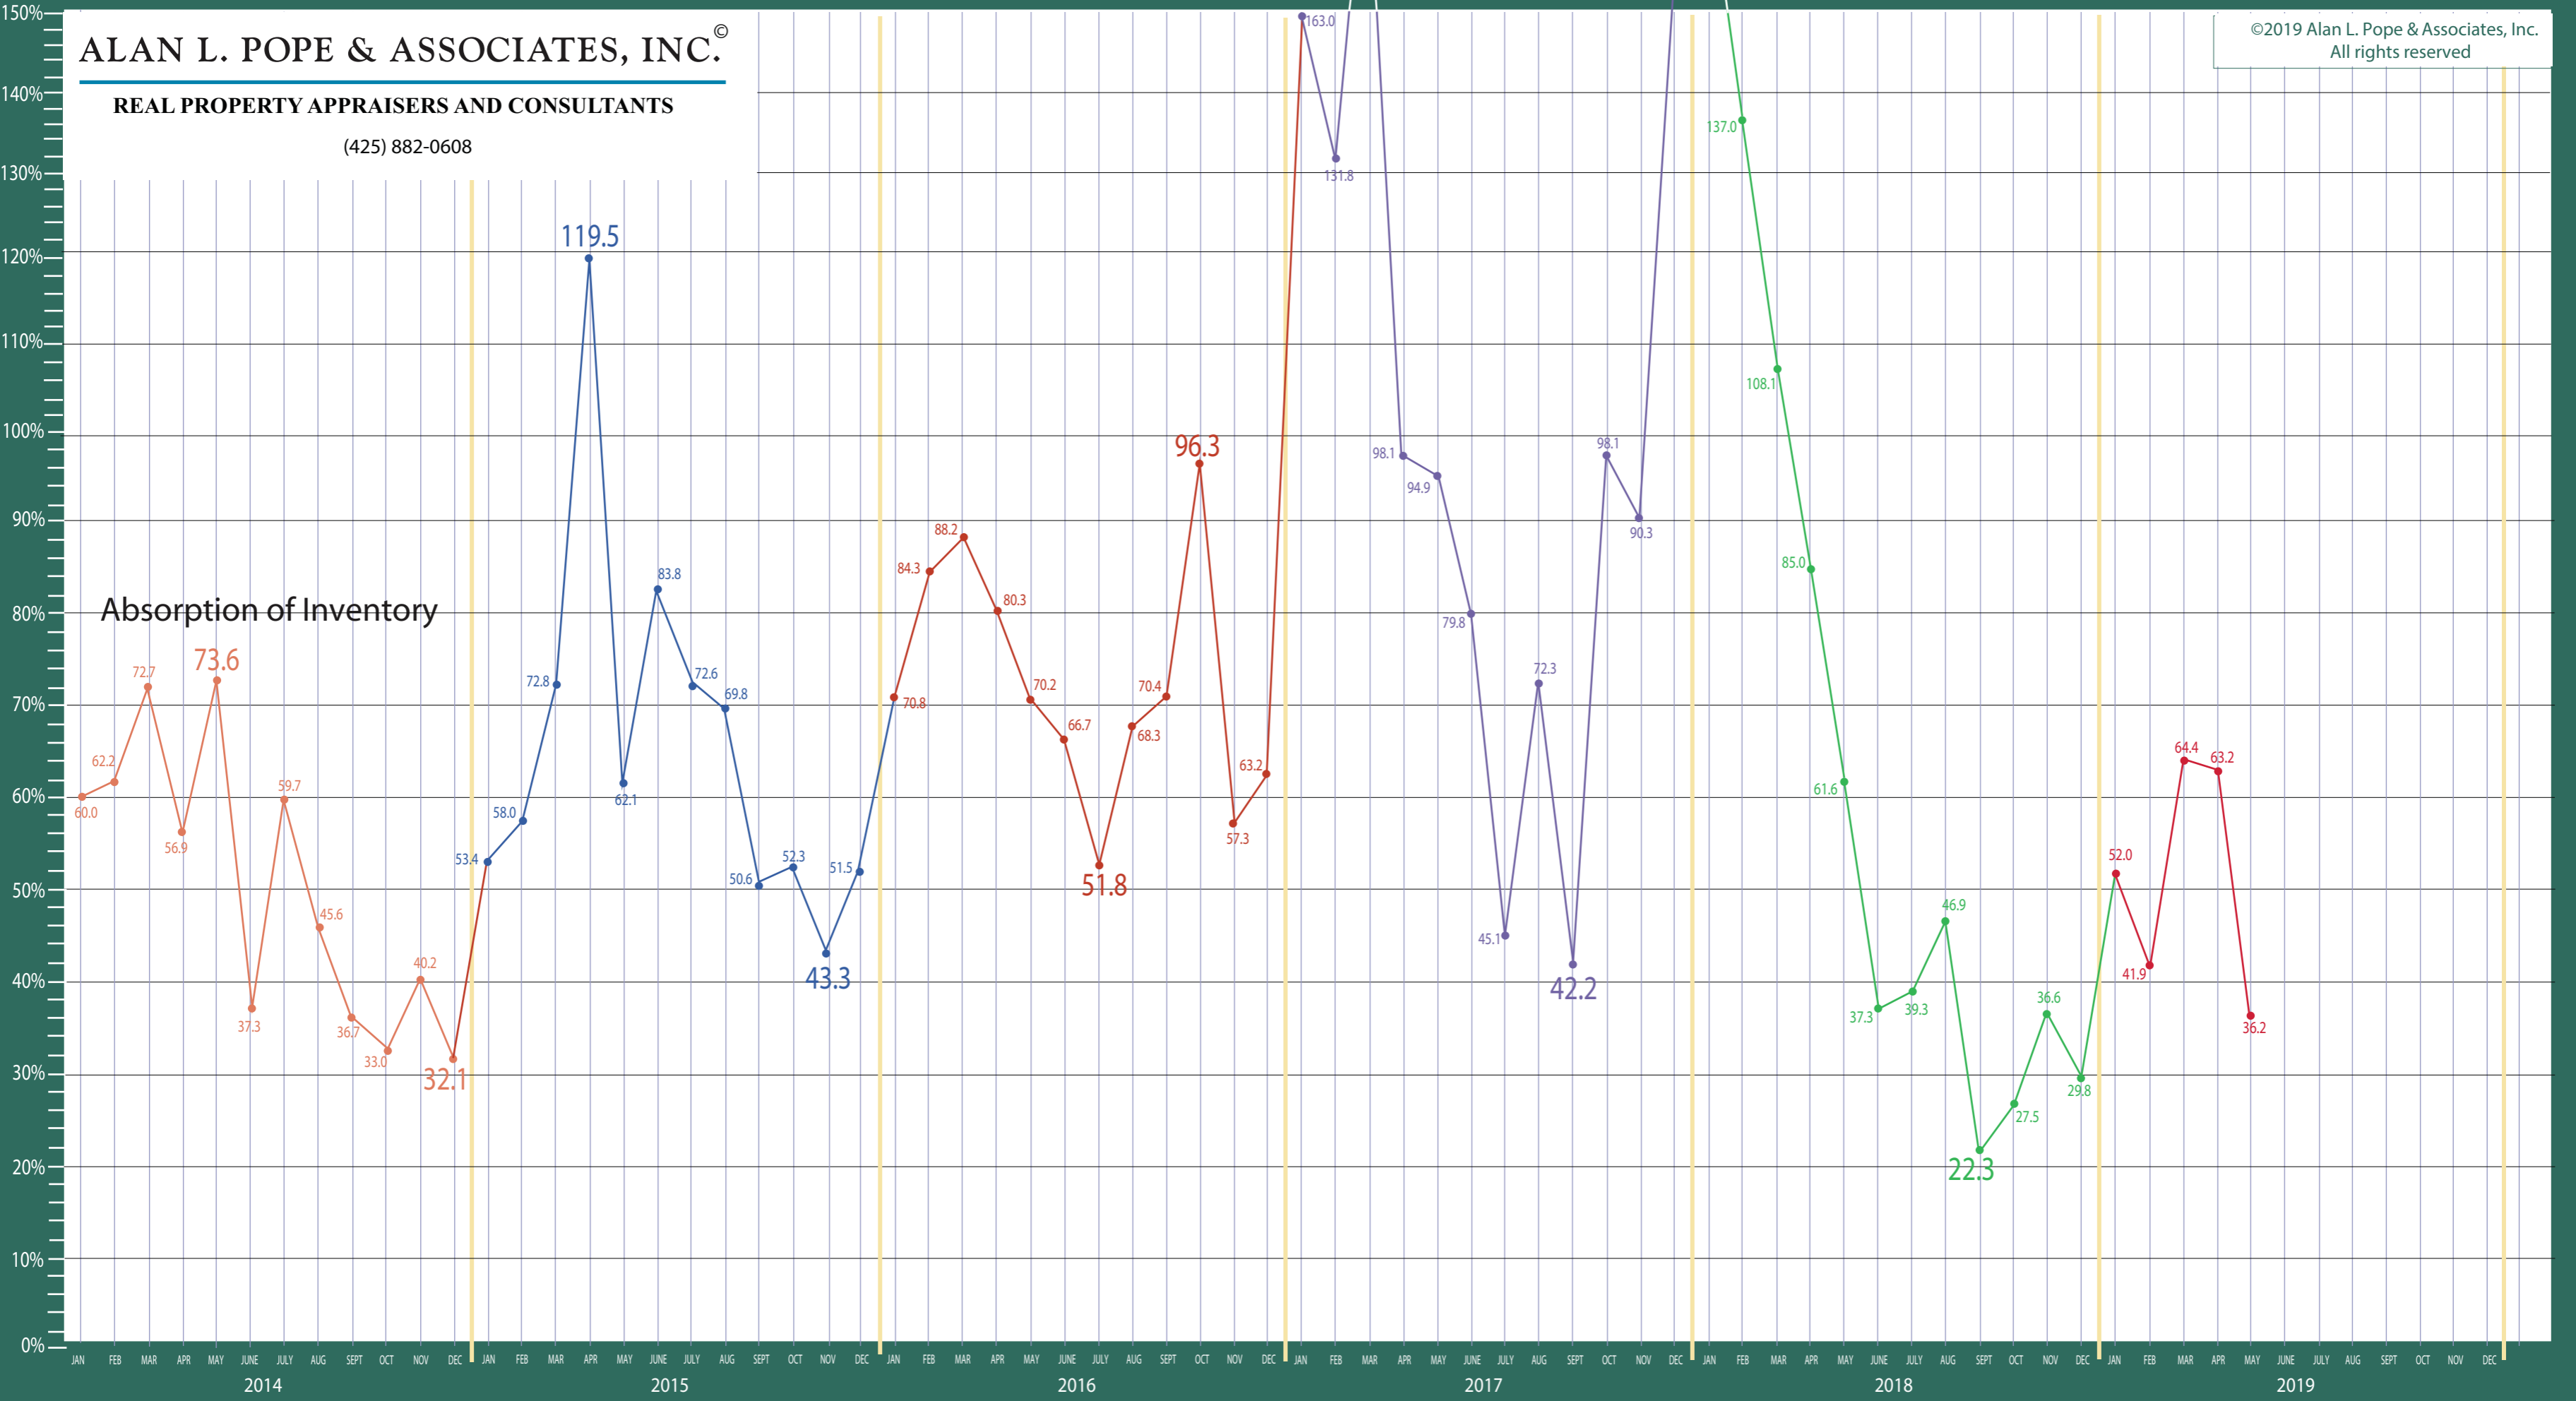

©2019 Alan L. Pope & Associates, Inc.
All rights reserved

ALAN L. POPE & ASSOCIATES, INC.®
REAL PROPERTY APPRAISERS AND CONSULTANTS
(425) 882-0608

ALAN L. POPE & ASSOCIATES, INC.®

REAL PROPERTY APPRAISERS AND CONSULTANTS

(425) 882-0608

©2019 Alan L. Pope & Associates, Inc.
All rights reserved

Absorption of Inventory