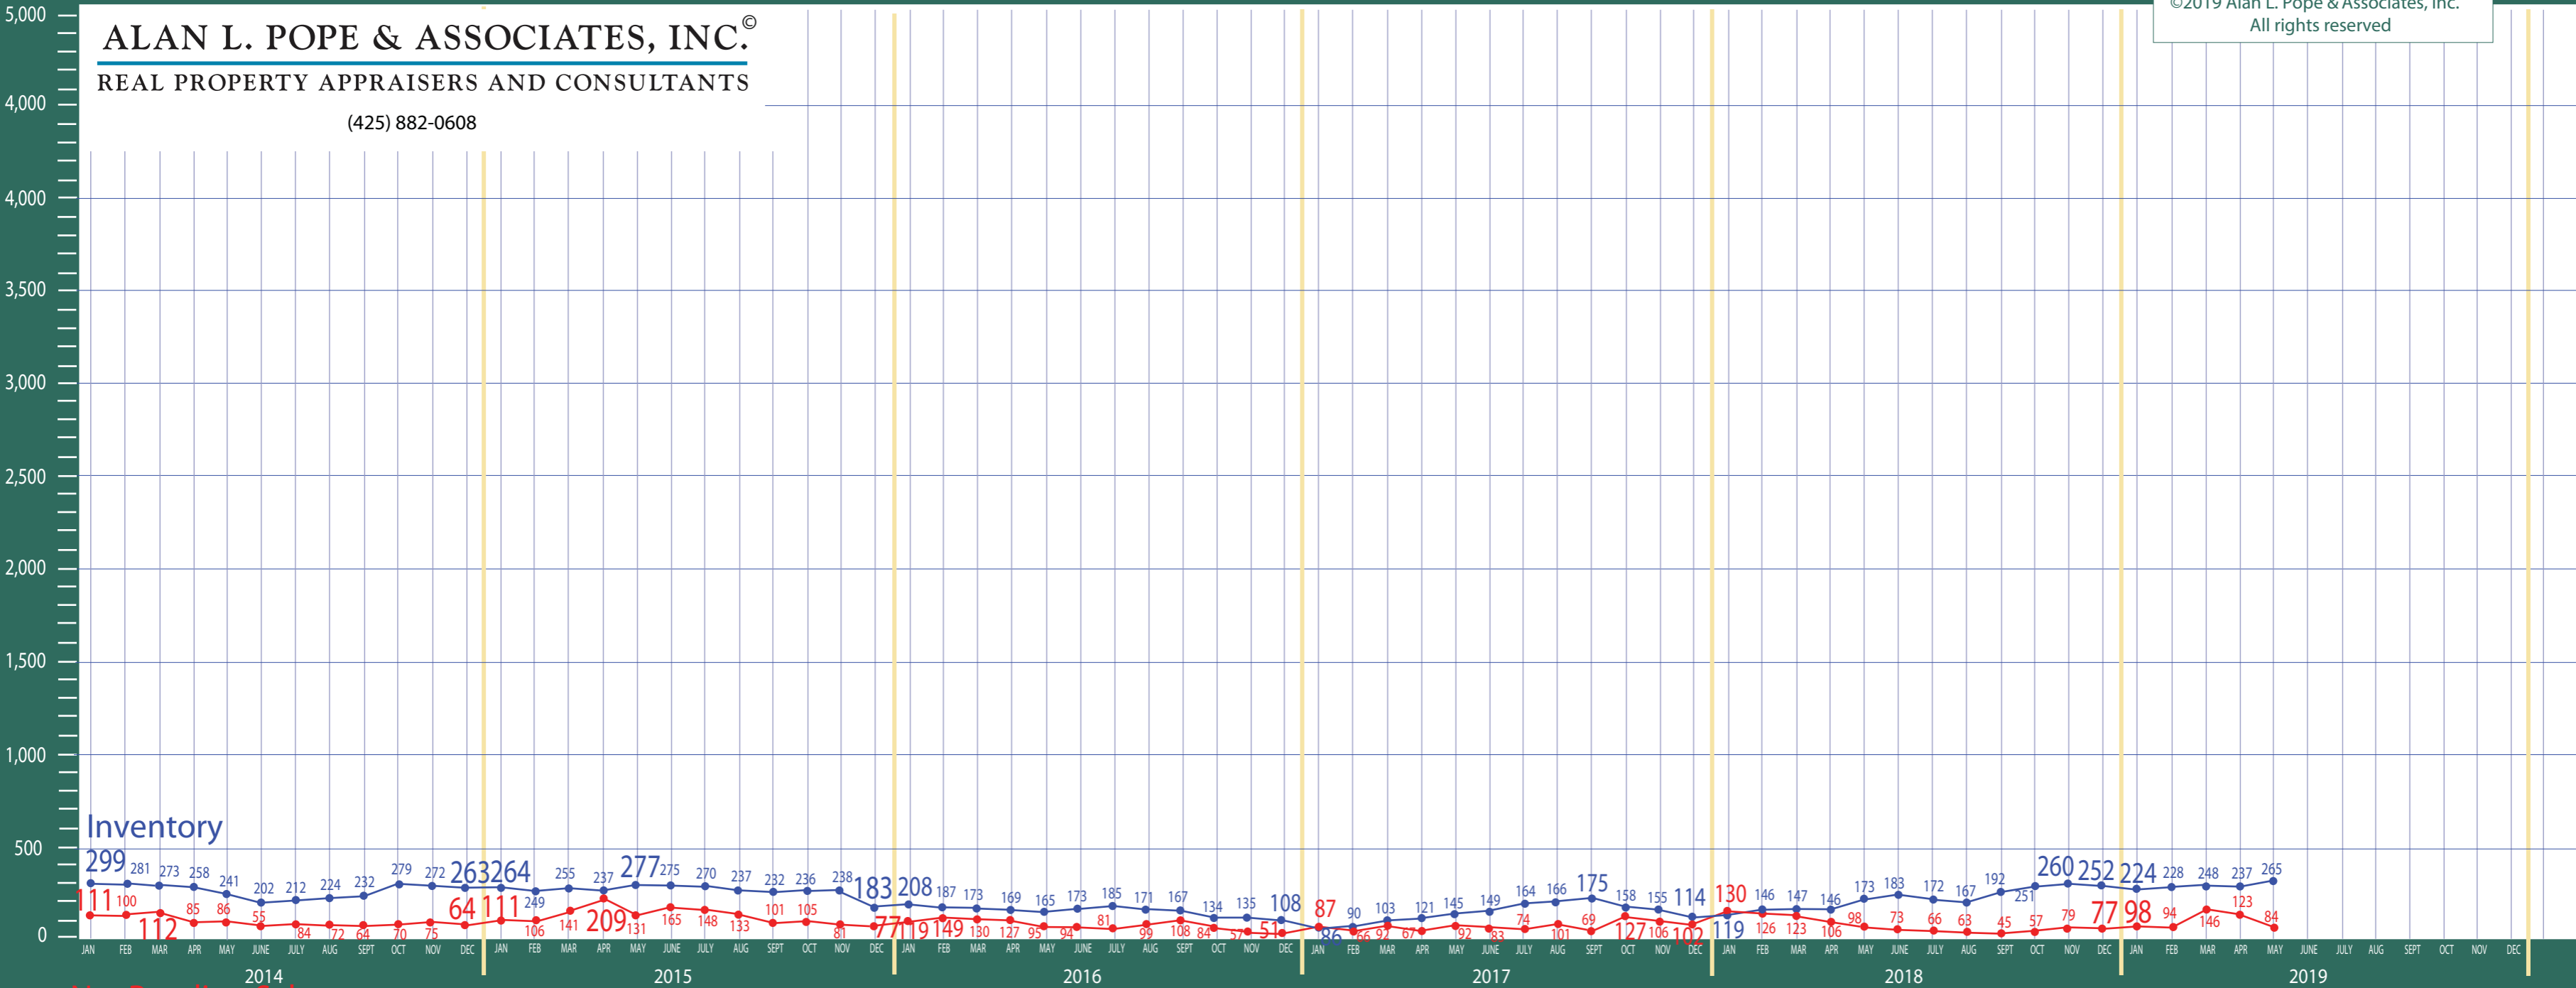

Puget Sound Region

New Construction - Condo Statistics

©2019 Alan L. Pope & Associates, Inc.
All rights reserved

ALAN L. POPE & ASSOCIATES, INC.®
REAL PROPERTY APPRAISERS AND CONSULTANTS
(425) 882-0608

Inventory