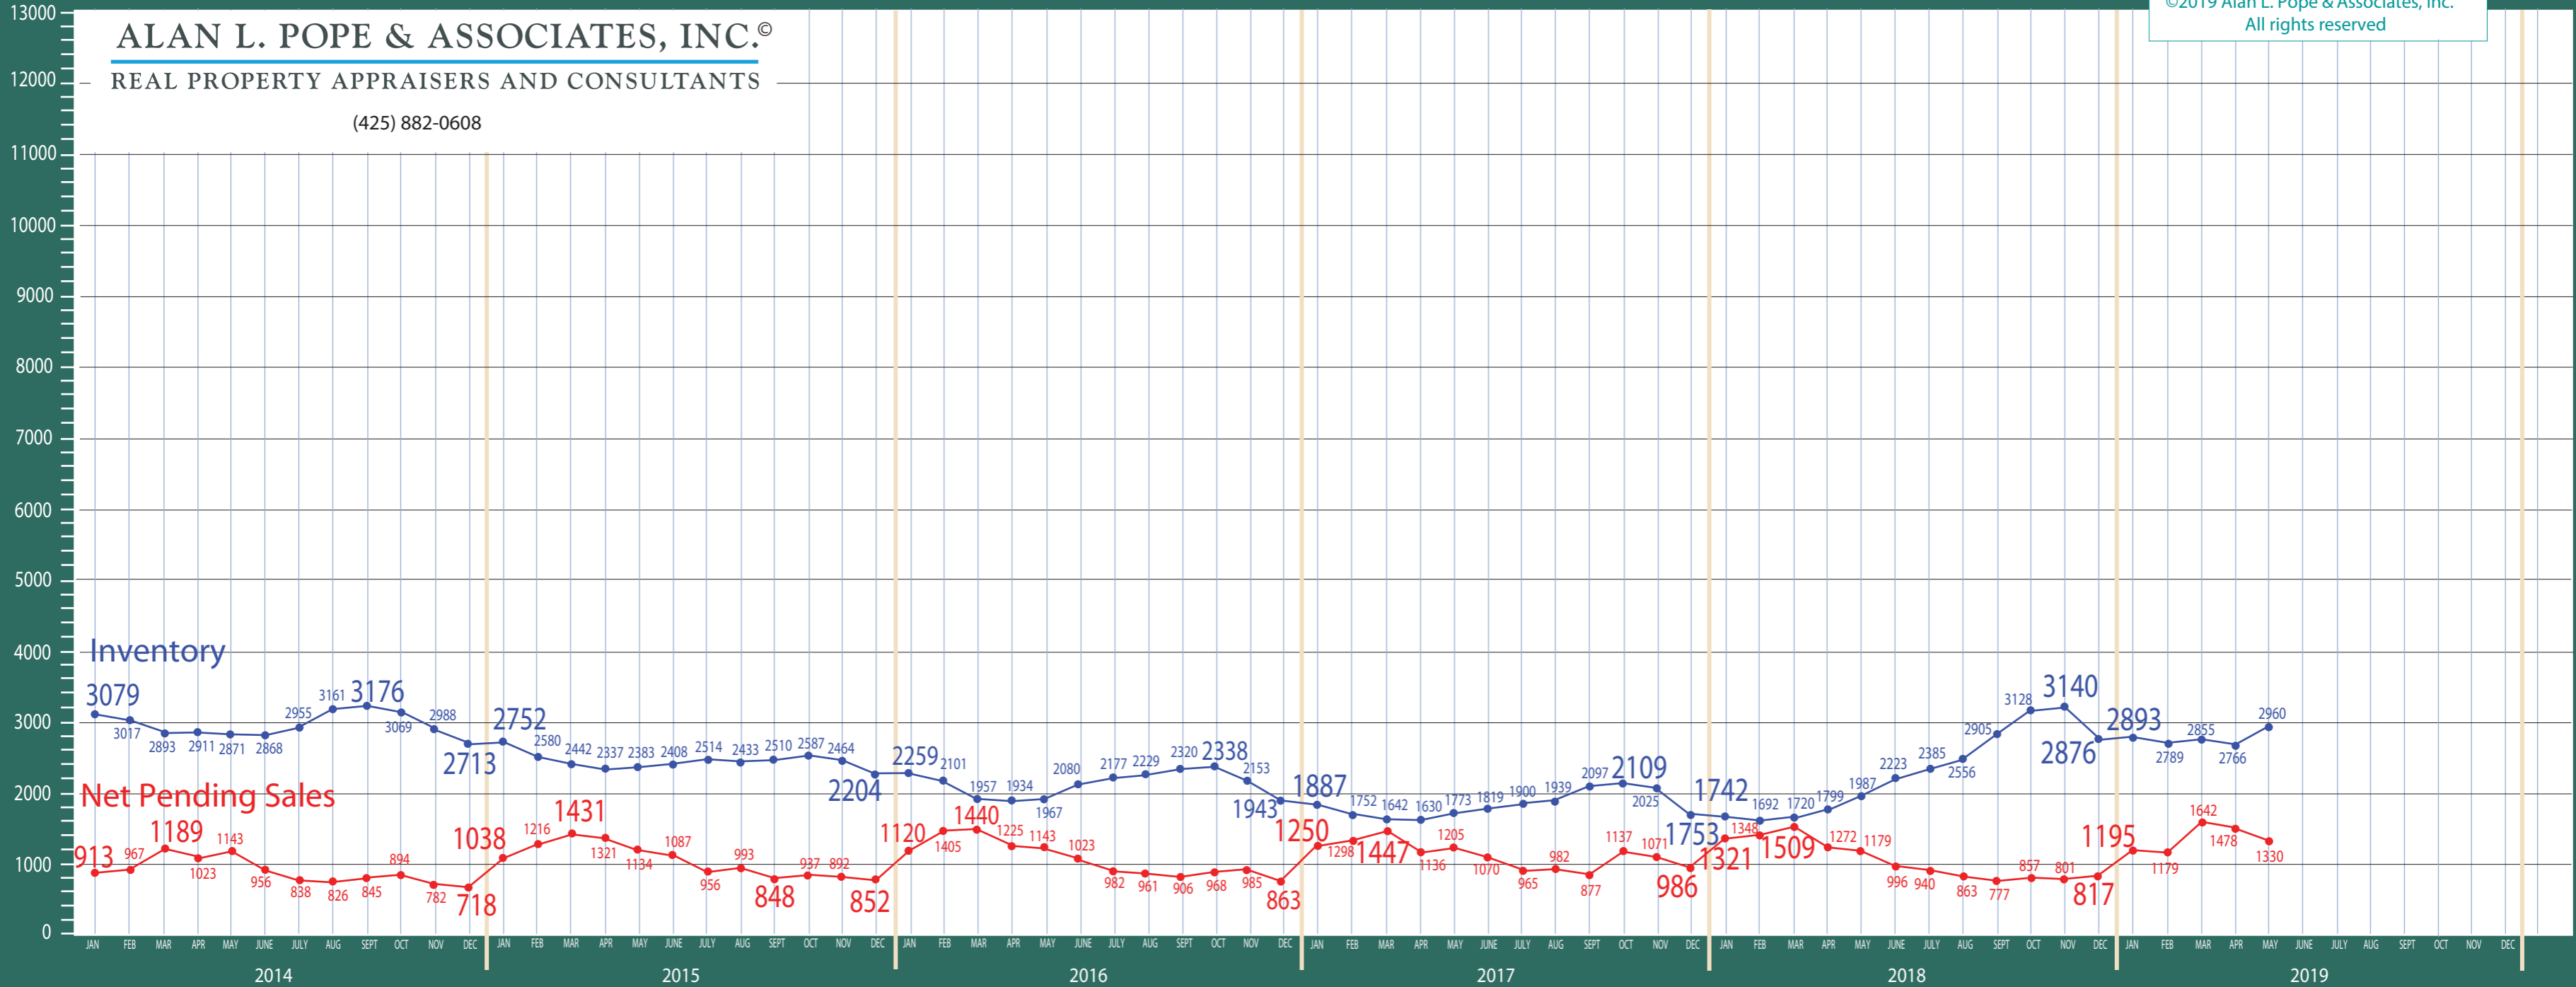

Puget Sound Region

New Construction - Residential & Condo Statistics

©2019 Alan L. Pope & Associates, Inc.
All rights reserved

ALAN L. POPE & ASSOCIATES, INC.®

REAL PROPERTY APPRAISERS AND CONSULTANTS

(425) 882-0608