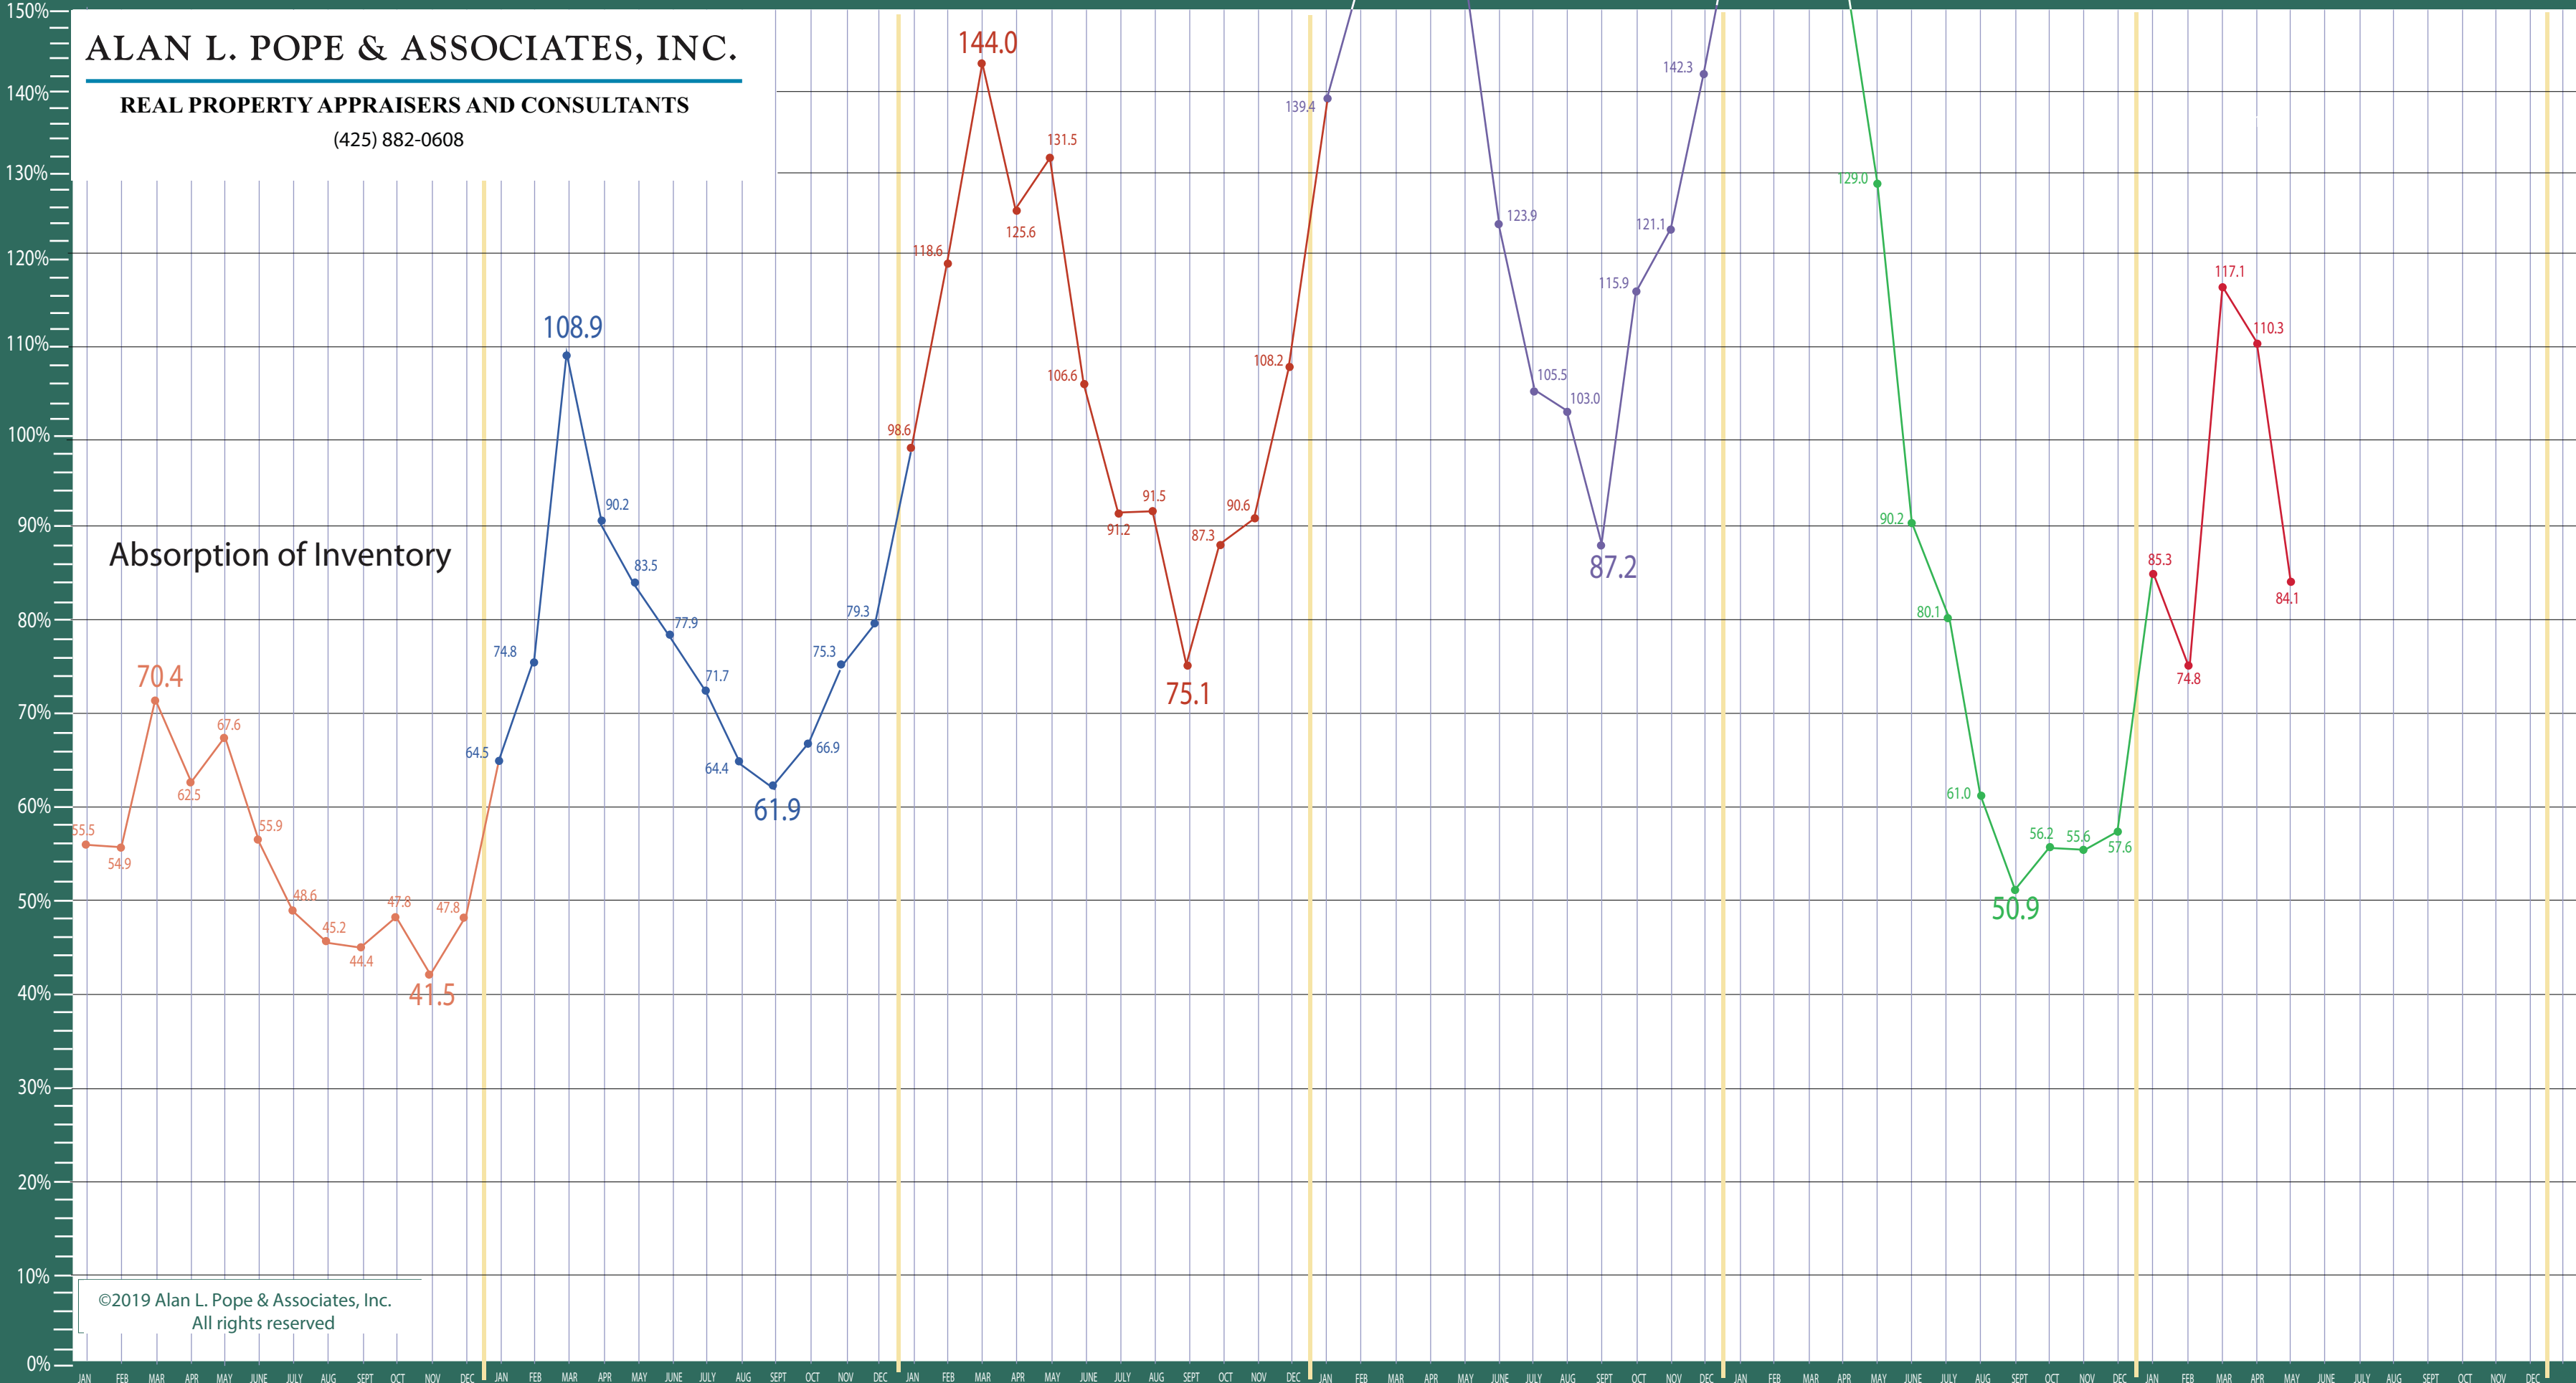

©2019 Alan L. Pope & Associates, Inc.
All rights reserved

ALAN L. POPE & ASSOCIATES, INC.®
REAL PROPERTY APPRAISERS AND CONSULTANTS
(425) 882-0608

ALAN L. POPE & ASSOCIATES, INC.

REAL PROPERTY APPRAISERS AND CONSULTANTS

(425) 882-0608

Absorption of Inventory

©2019 Alan L. Pope & Associates, Inc.
All rights reserved