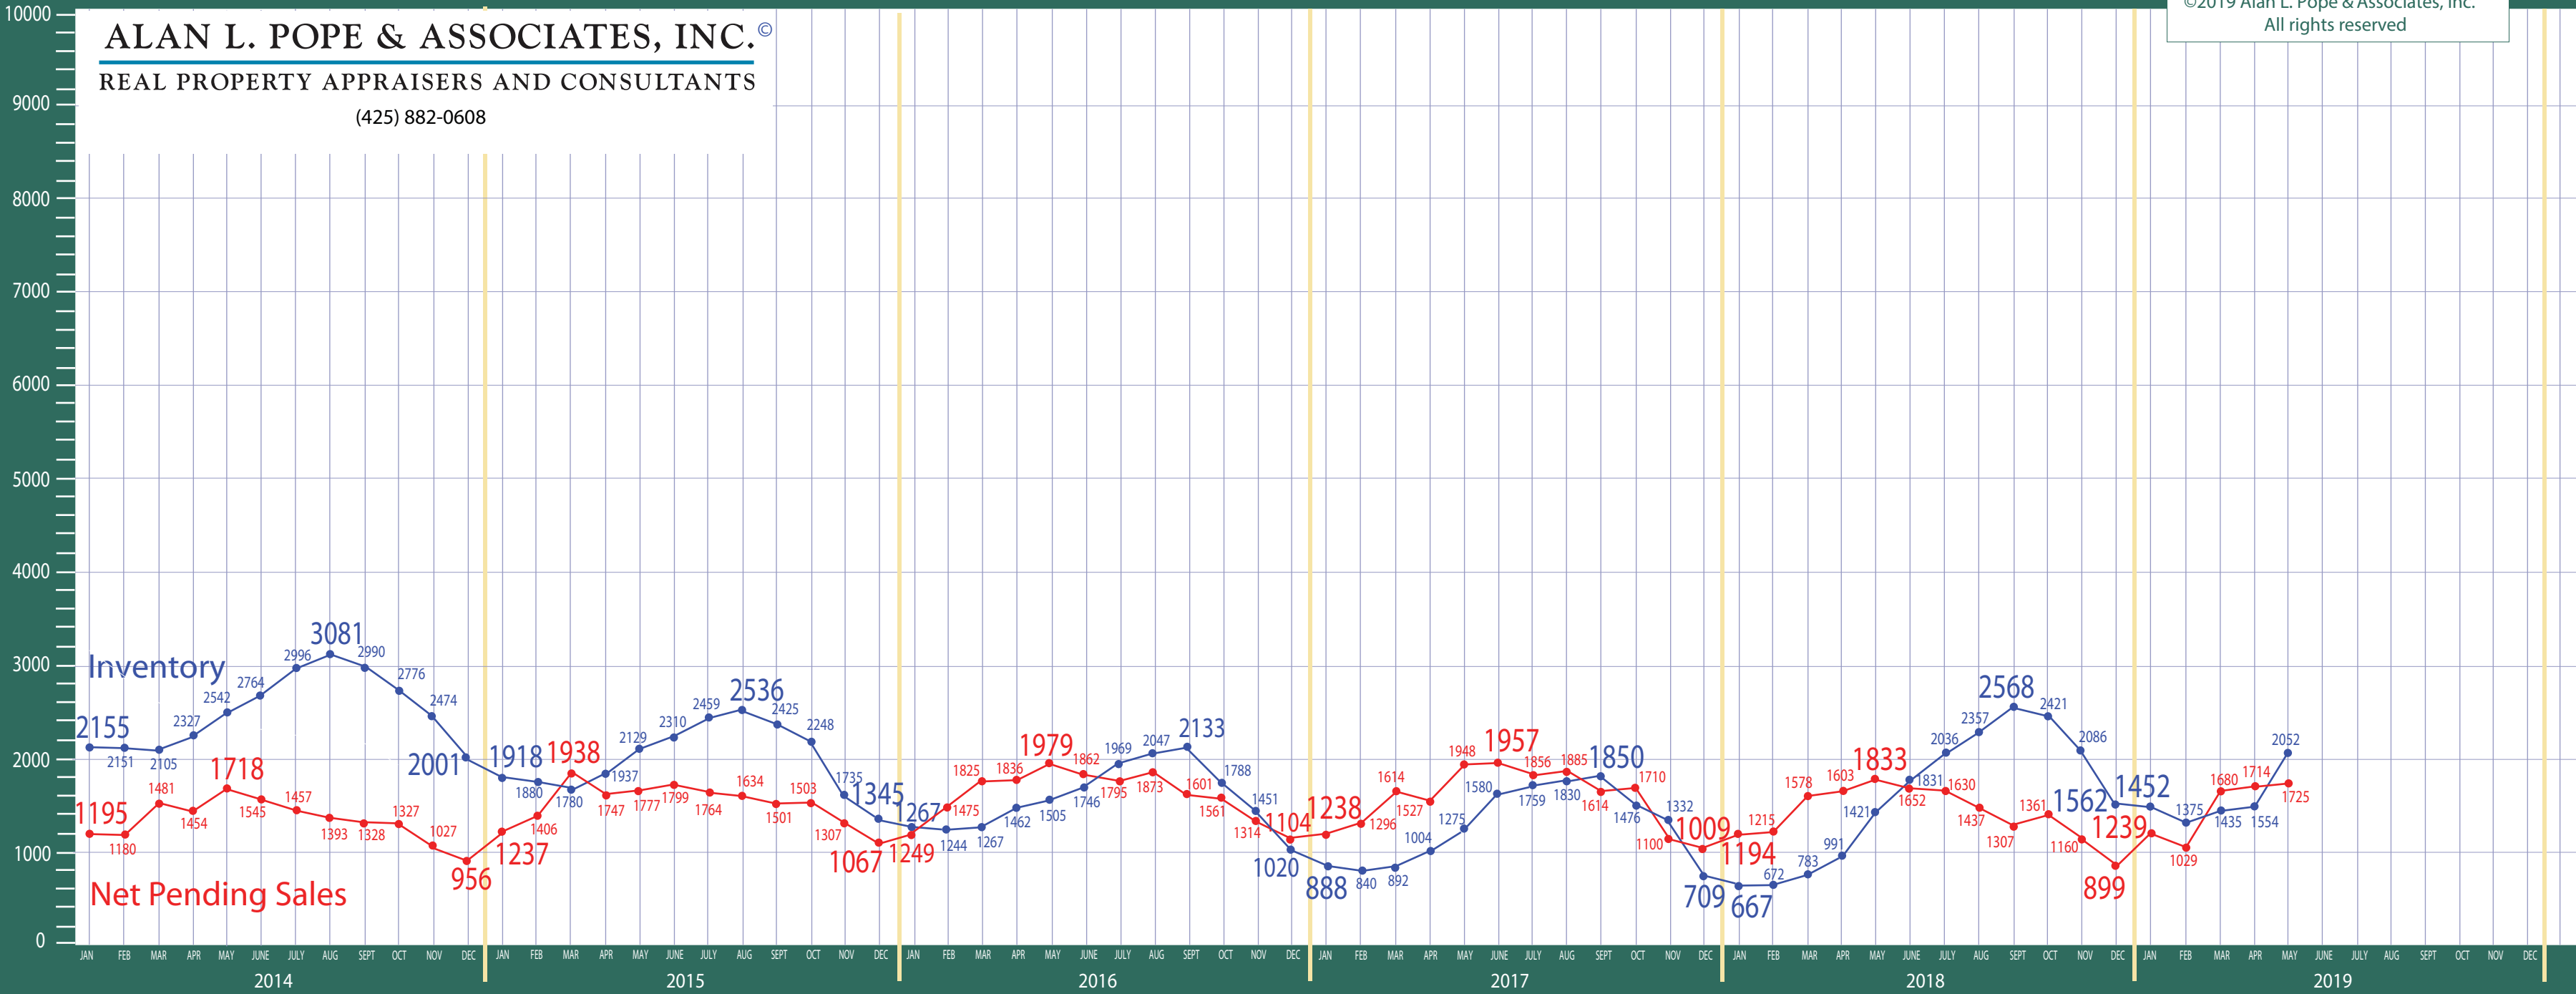

©2019 Alan L. Pope & Associates, Inc.
All rights reserved

ALAN L. POPE & ASSOCIATES, INC.®
REAL PROPERTY APPRAISERS AND CONSULTANTS
(425) 882-0608