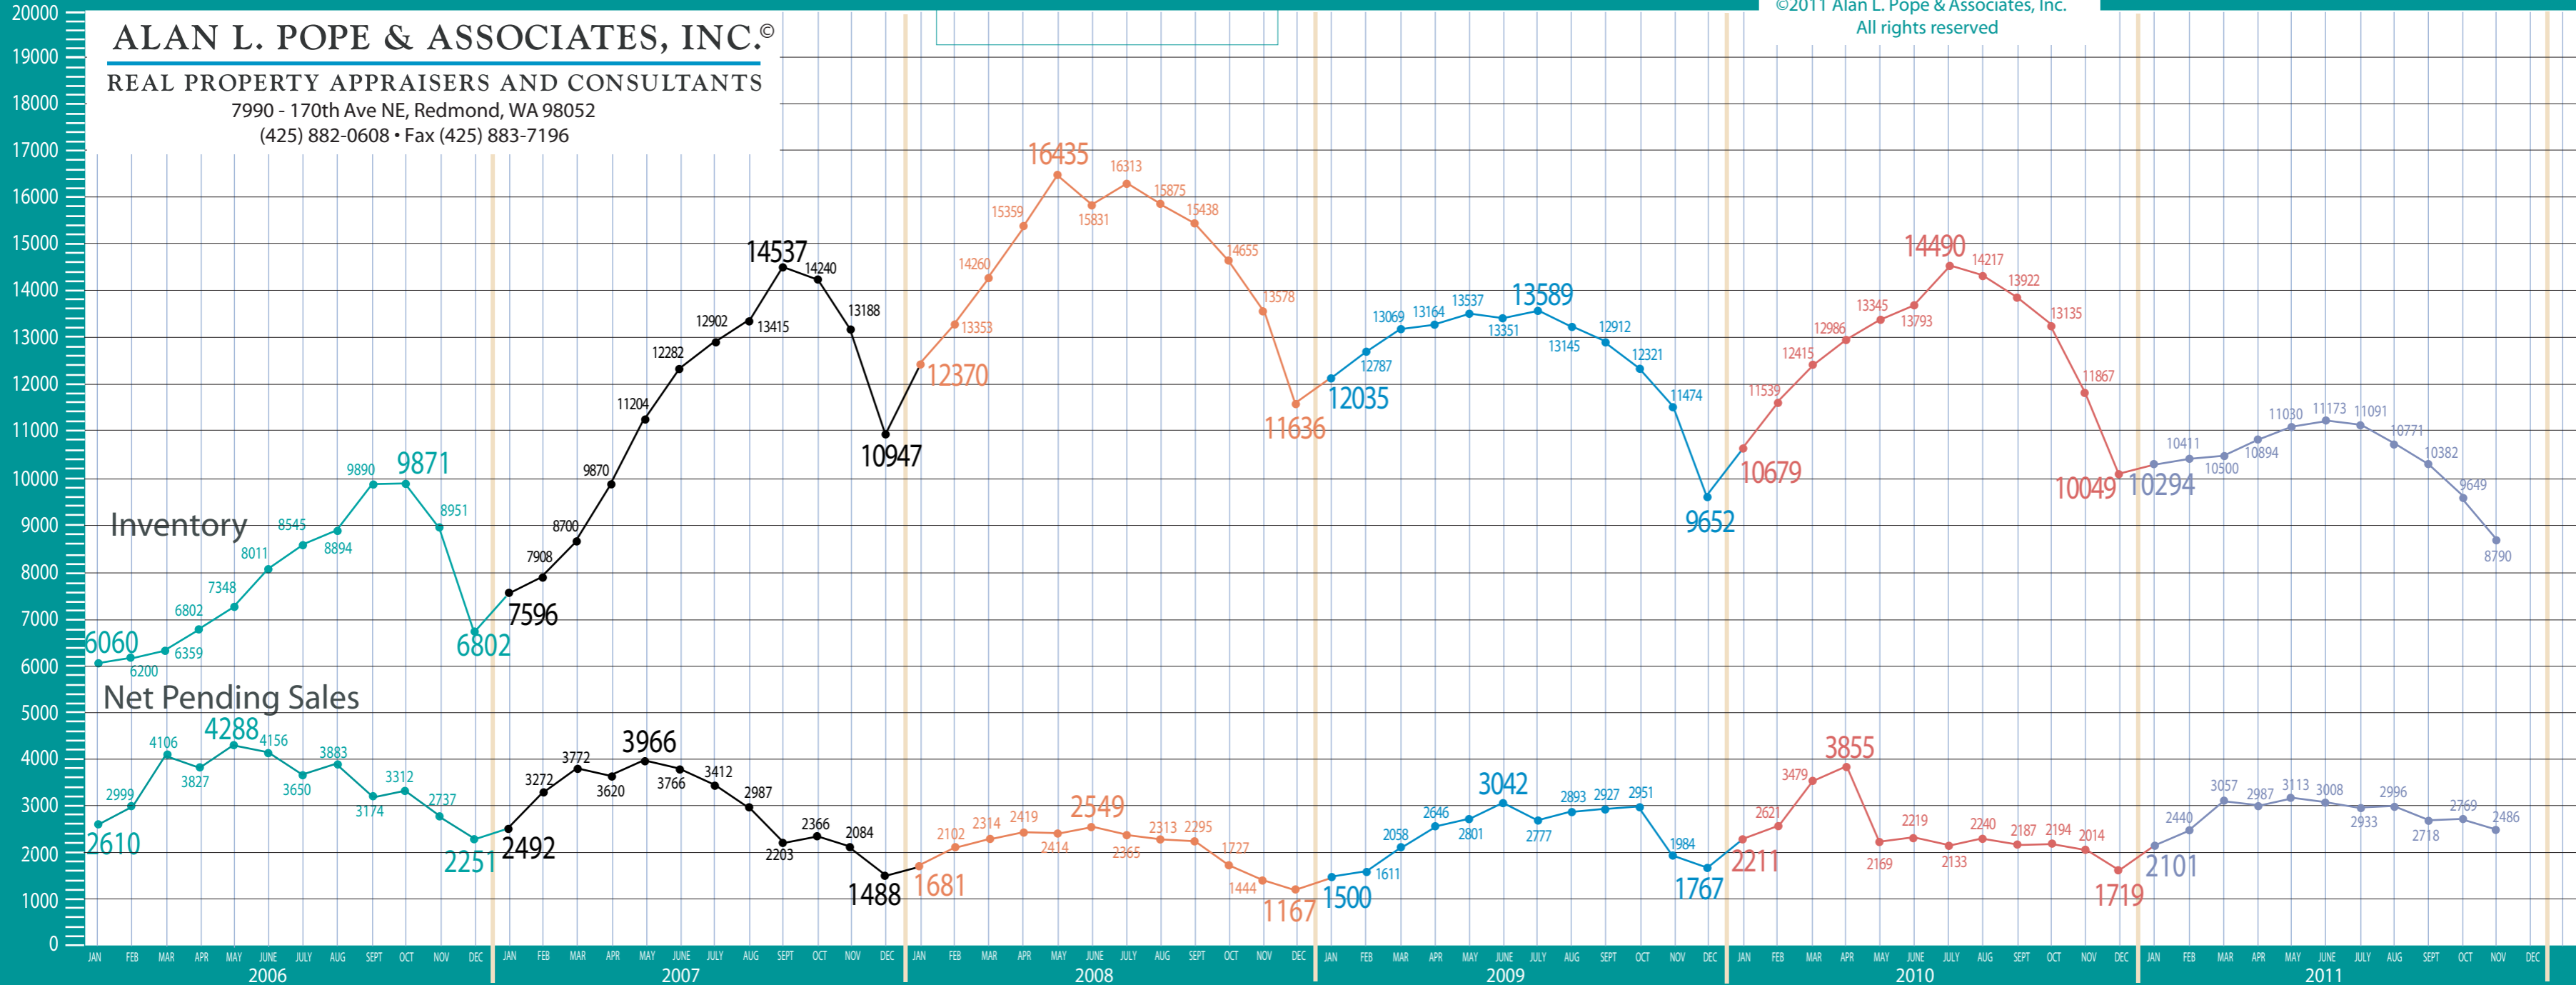

King County

Listing Residential & Condo Only

©2011 Alan L. Pope & Associates, Inc.
All rights reserved

ALAN L. POPE & ASSOCIATES, INC.®
 REAL PROPERTY APPRAISERS AND CONSULTANTS
 7990 - 170th Ave NE, Redmond, WA 98052
 (425) 882-0608 • Fax (425) 883-7196

ALAN L. POPE & ASSOCIATES, INC.®
 REAL PROPERTY APPRAISERS AND CONSULTANTS
 7990 - 170th Ave NE, Redmond, WA 98052
 (425) 882-0608 • Fax (425) 883-7196

Absorption of Inventory