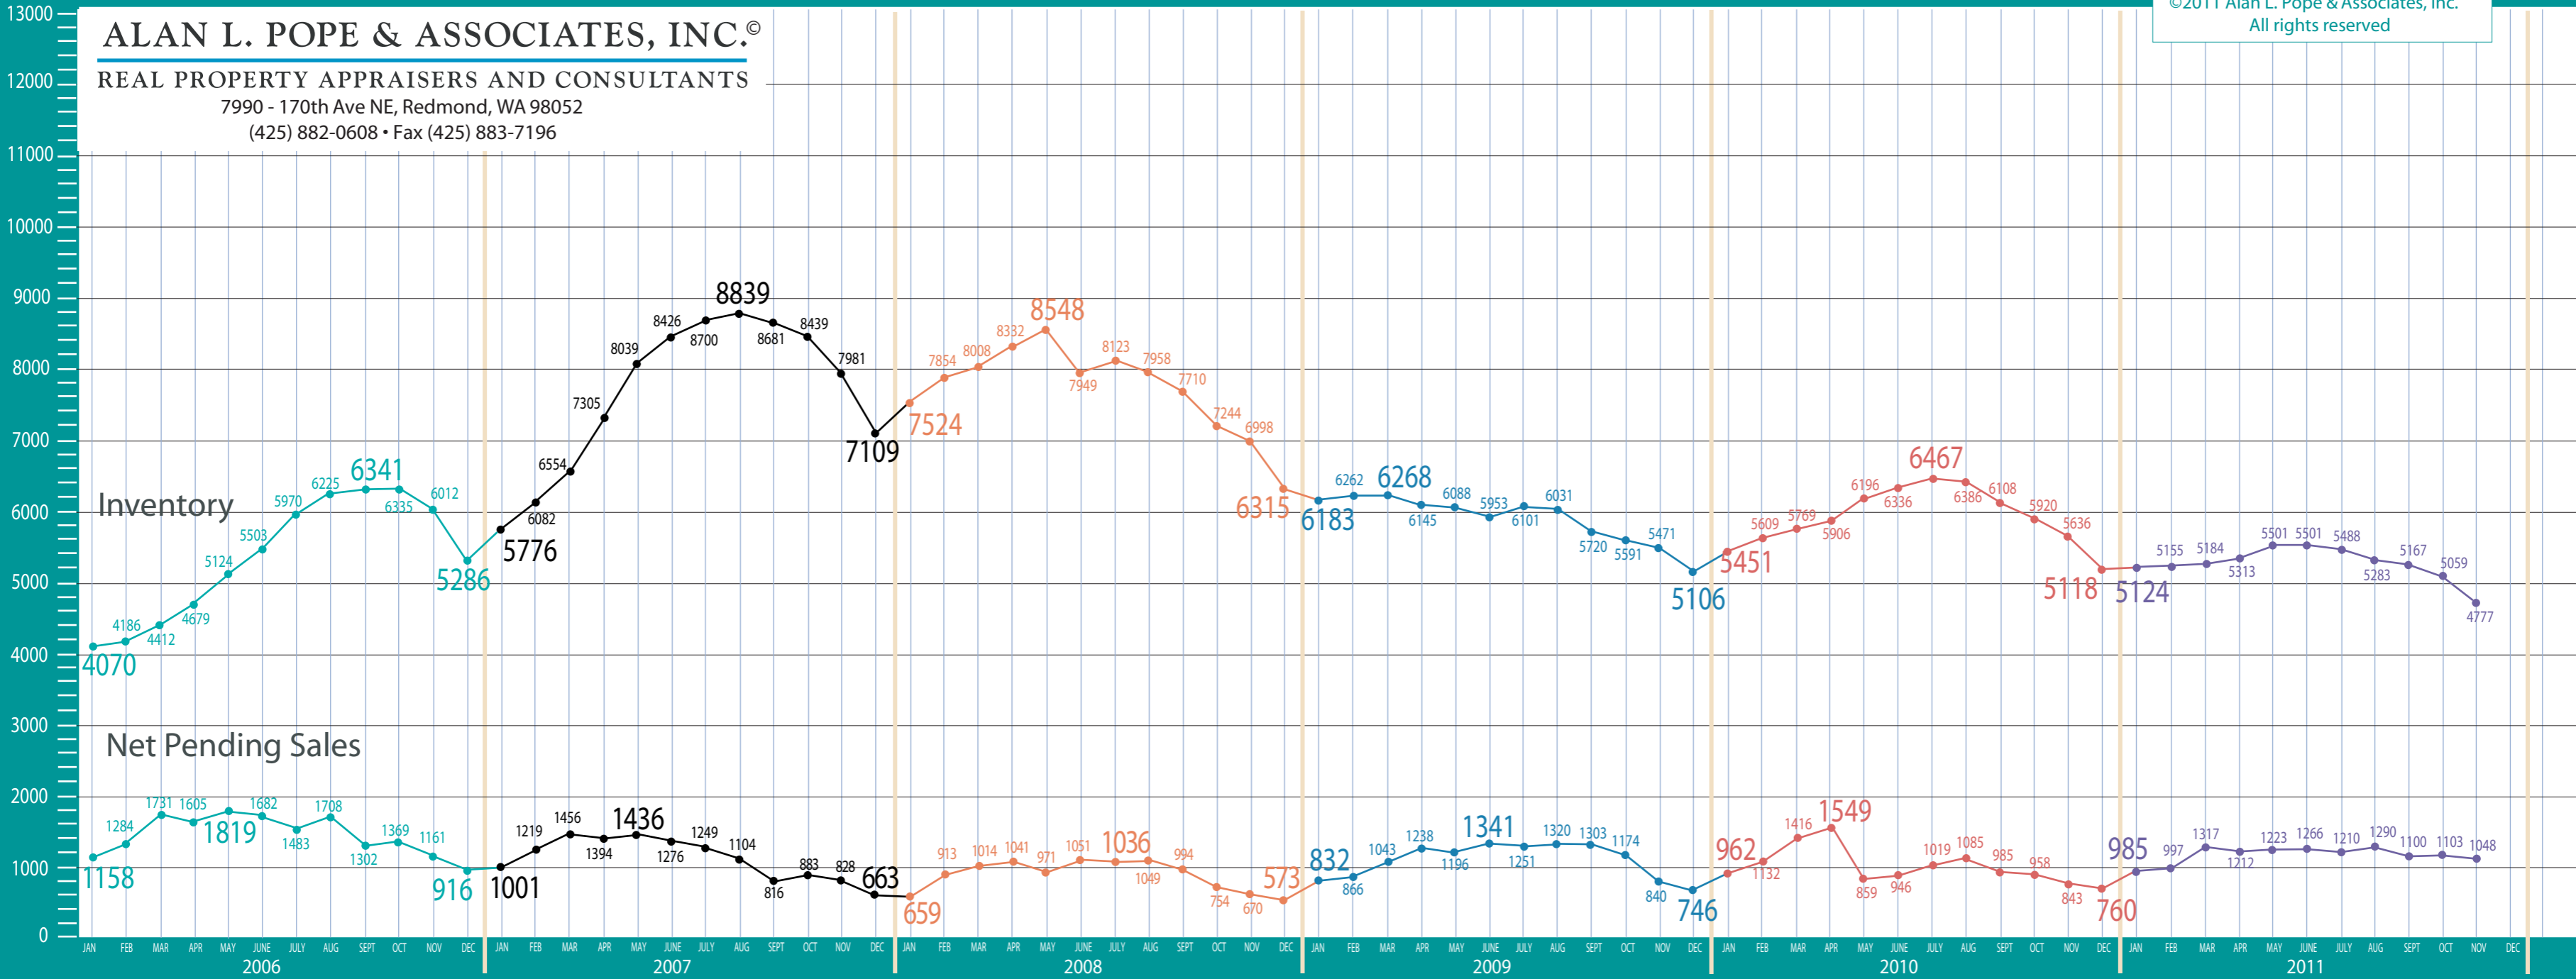

Pierce County

Listing Residential & Condo Only

©2011 Alan L. Pope & Associates, Inc.
All rights reserved

ALAN L. POPE & ASSOCIATES, INC.®

REAL PROPERTY APPRAISERS AND CONSULTANTS

7990 - 170th Ave NE, Redmond, WA 98052

(425) 882-0608 • Fax (425) 883-7196

©2011 Alan L. Pope & Associates, Inc.
All rights reserved

ALAN L. POPE & ASSOCIATES, INC.®
REAL PROPERTY APPRAISERS AND CONSULTANTS
 7990 - 170th Ave NE, Redmond, WA 98052
 (425) 882-0608 • Fax (425) 883-7196