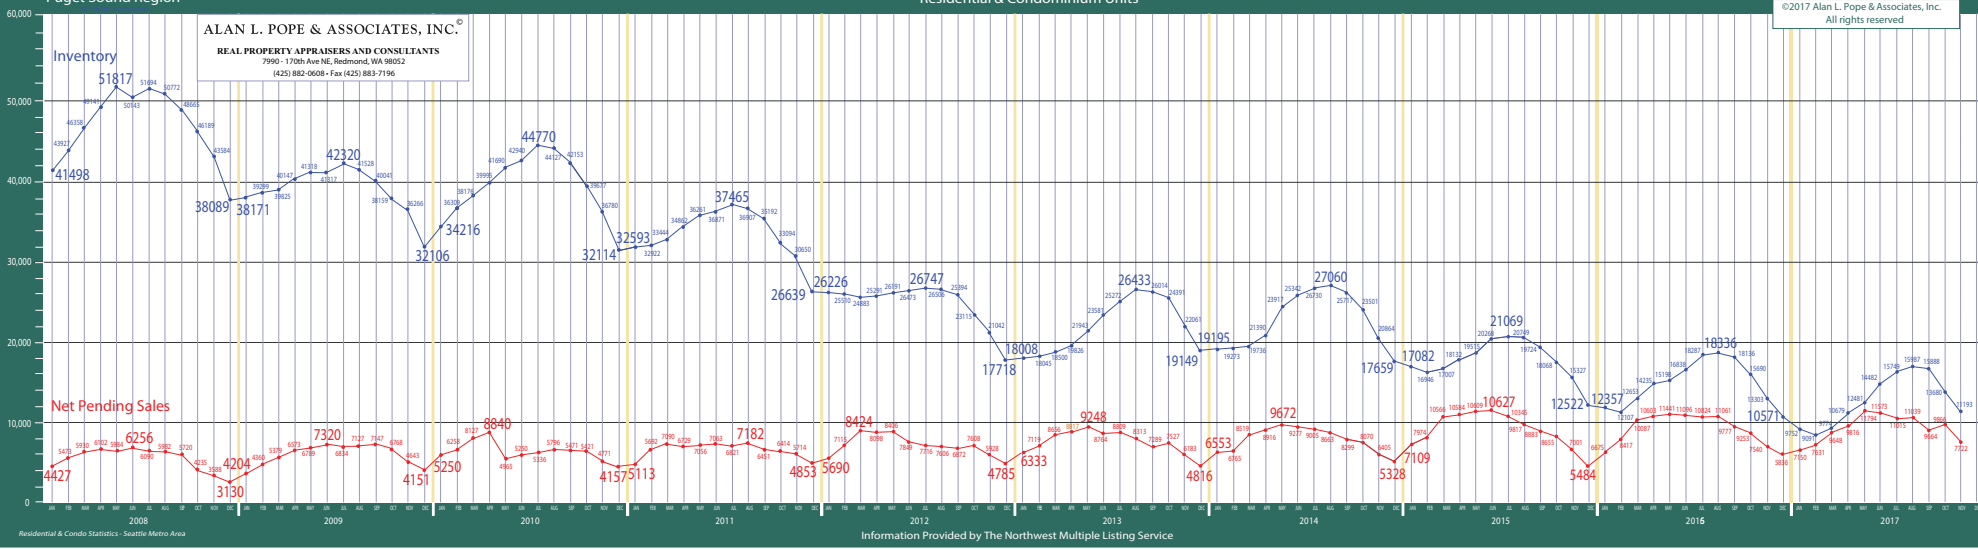

**ALAN L. POPE & ASSOCIATES, INC.®**  
REAL PROPERTY APPRAISERS AND CONSULTANTS  
7990 - 17028 Ave NE, Redmond, WA 98052  
(425) 882-0608 - Fax (425) 883-7196

**ALAN L. POPE & ASSOCIATES, INC.®**  
REAL PROPERTY APPRAISERS AND CONSULTANTS  
7990 - 17028 Ave NE, Redmond, WA 98052  
(425) 882-0608 - Fax (425) 883-7196