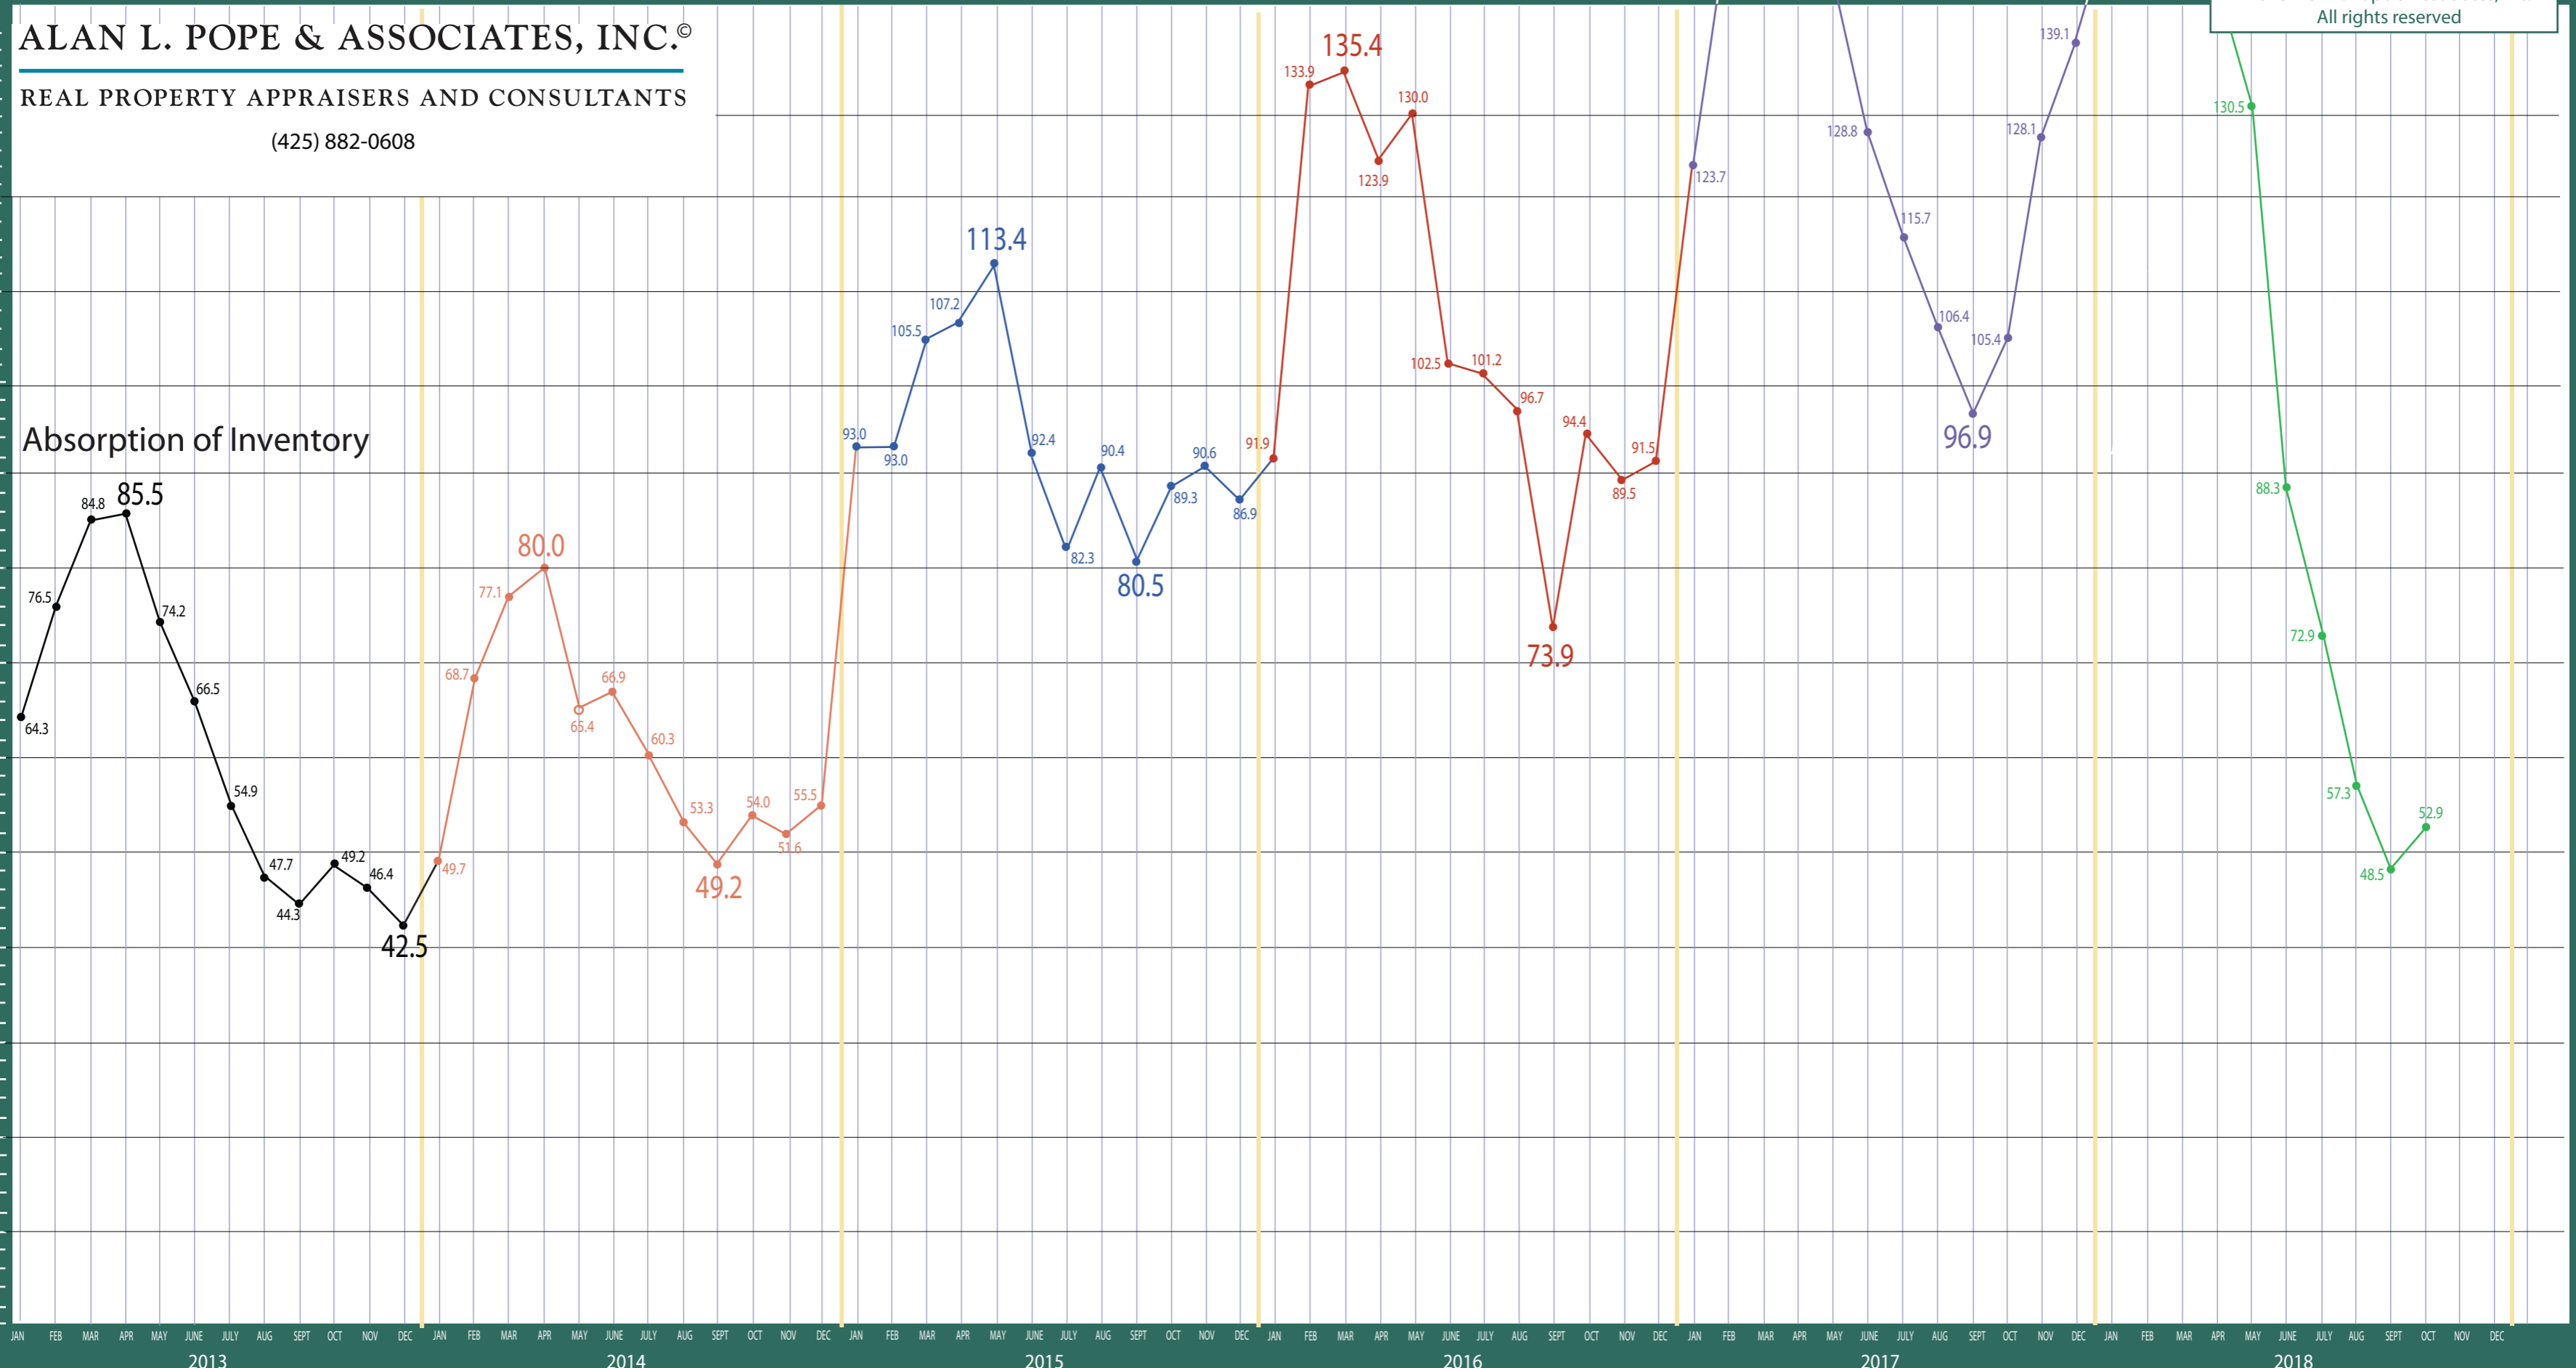

100-140 West Seattle to Federal Way

Listing Residential & Condo Only

ALAN L. POPE & ASSOCIATES, INC.®
 REAL PROPERTY APPRAISERS AND CONSULTANTS
 (425) 882-0608

©2018 Alan L. Pope & Associates, Inc.
 All rights reserved

100-140 West Seattle to Federal Way

Absorption of Inventory Residential & Condo Only

ALAN L. POPE & ASSOCIATES, INC.®

REAL PROPERTY APPRAISERS AND CONSULTANTS

(425) 882-0608

Absorption of Inventory

©2018 Alan L. Pope & Associates, Inc.
All rights reserved