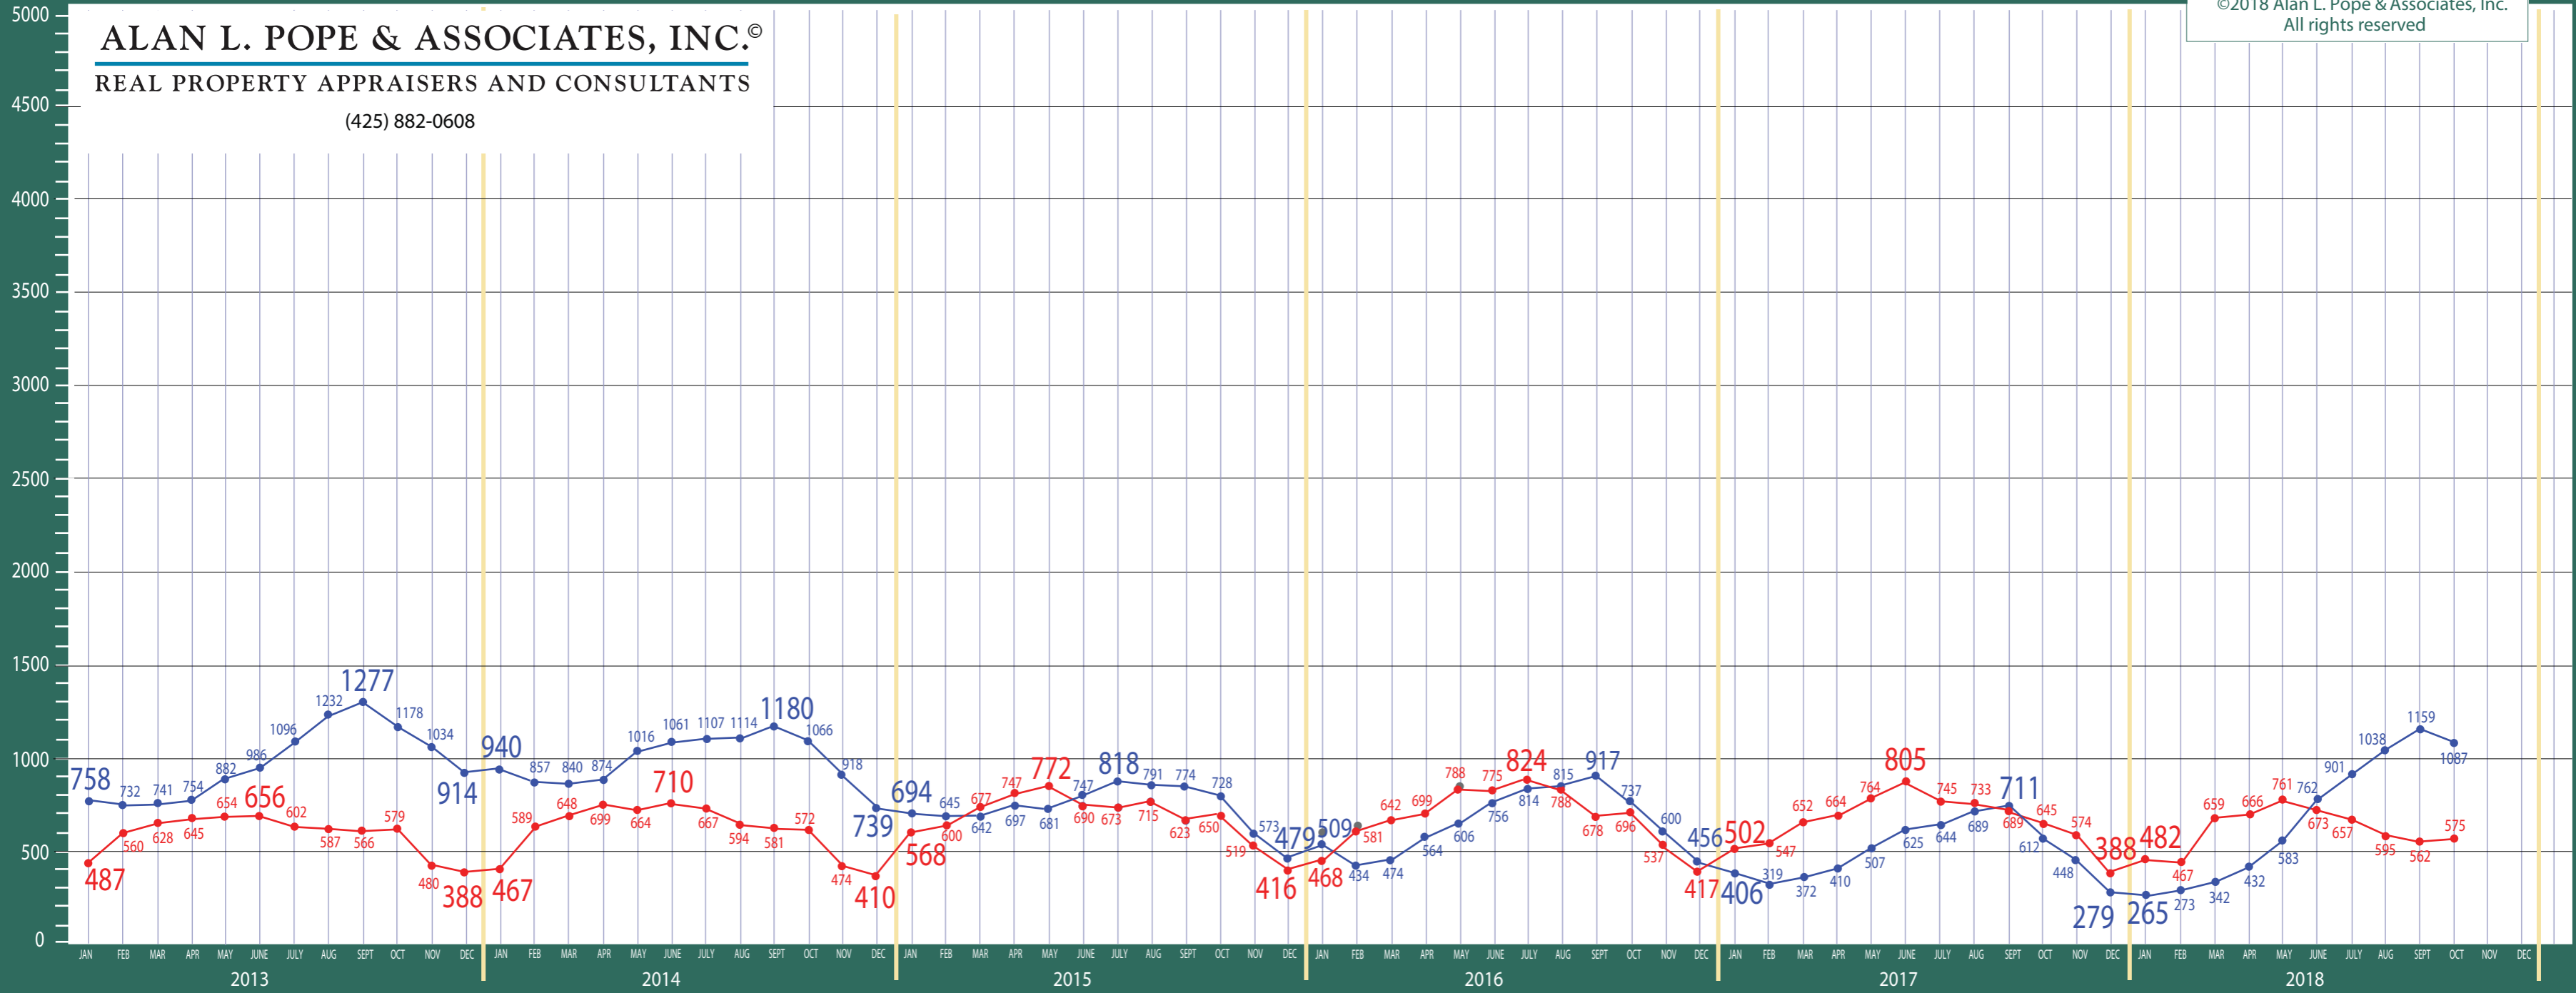

100-140 West Seattle to Federal Way

Listing Residential & Condo Only

ALAN L. POPE & ASSOCIATES, INC.®
 REAL PROPERTY APPRAISERS AND CONSULTANTS
 (425) 882-0608

©2018 Alan L. Pope & Associates, Inc.
 All rights reserved