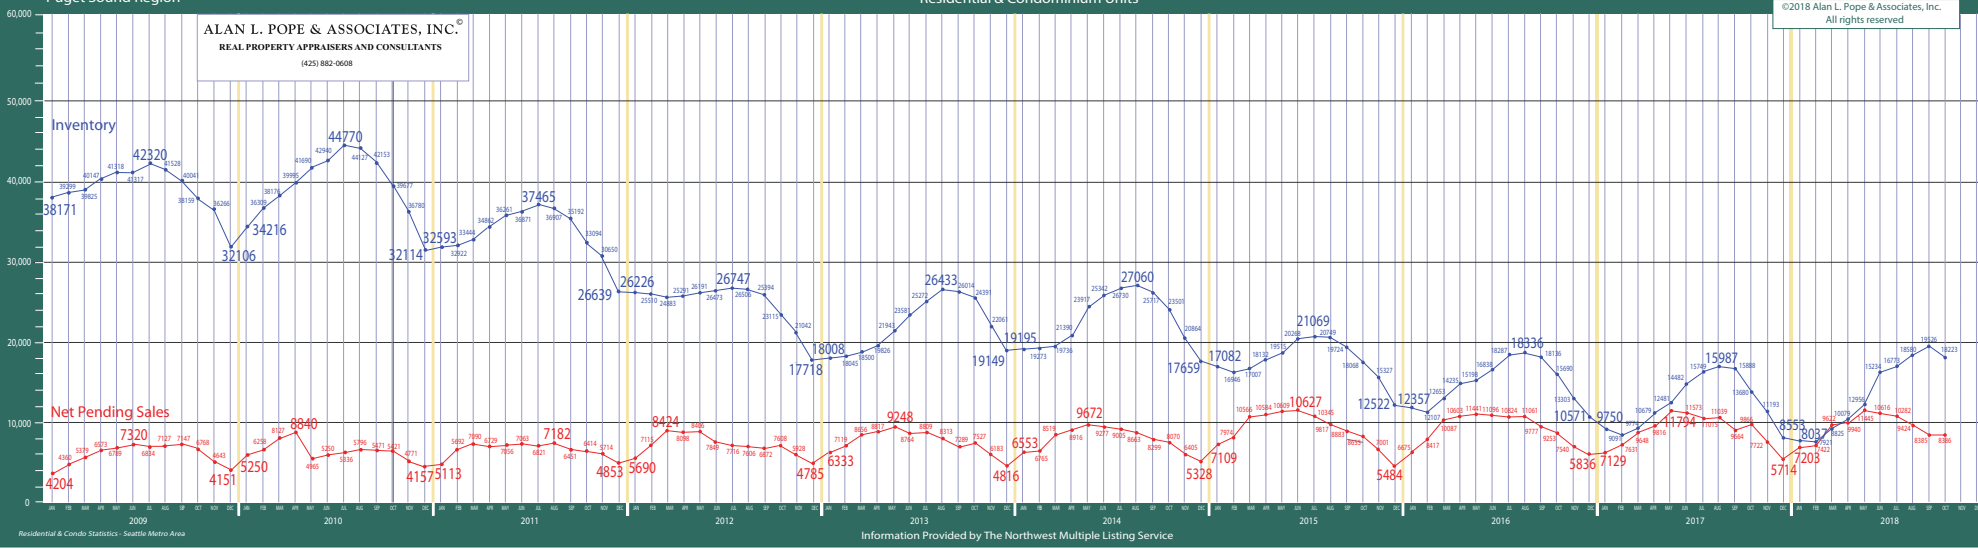

**ALAN L. POPE & ASSOCIATES, INC.®**  
REAL PROPERTY APPRAISERS AND CONSULTANTS  
(425) 882-0608

**ALAN L. POPE & ASSOCIATES, INC.®**  
REAL PROPERTY APPRAISERS AND CONSULTANTS  
(425) 882-0608