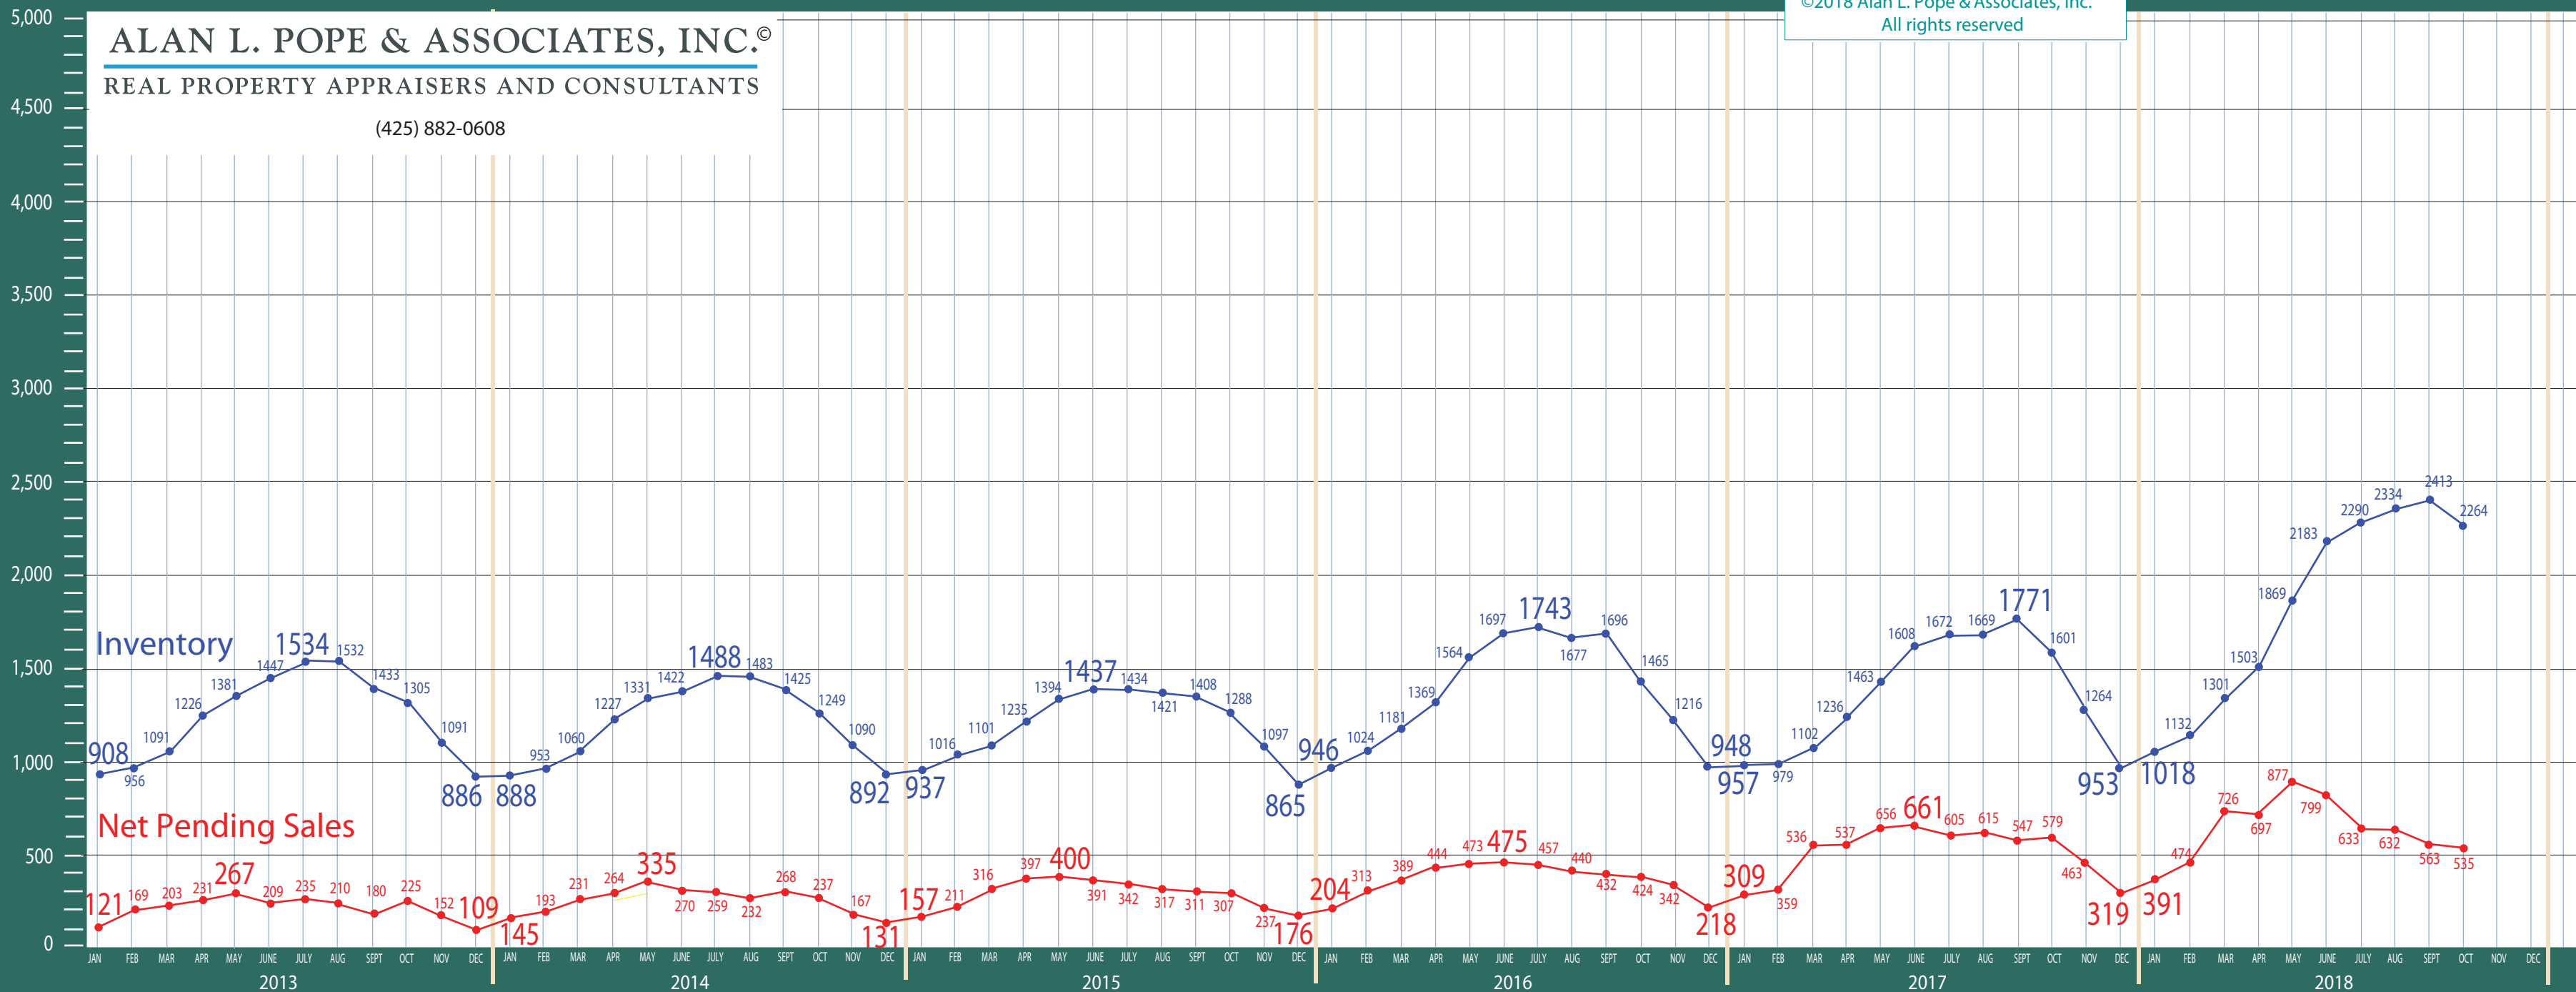

All NWMLS Areas Combined

\$1,000,000 + Residential & Condo Statistics

©2018 Alan L. Pope & Associates, Inc.
All rights reserved

ALAN L. POPE & ASSOCIATES, INC.®

REAL PROPERTY APPRAISERS AND CONSULTANTS

(425) 882-0608

All NWMLS Areas Combined

\$1,000,000 + Absorption of Inventory Residential & Condo Only

ALAN L. POPE & ASSOCIATES, INC.®

REAL PROPERTY APPRAISERS AND CONSULTANTS

(425) 882-0608

©2018 Alan L. Pope & Associates, Inc.
All rights reserved