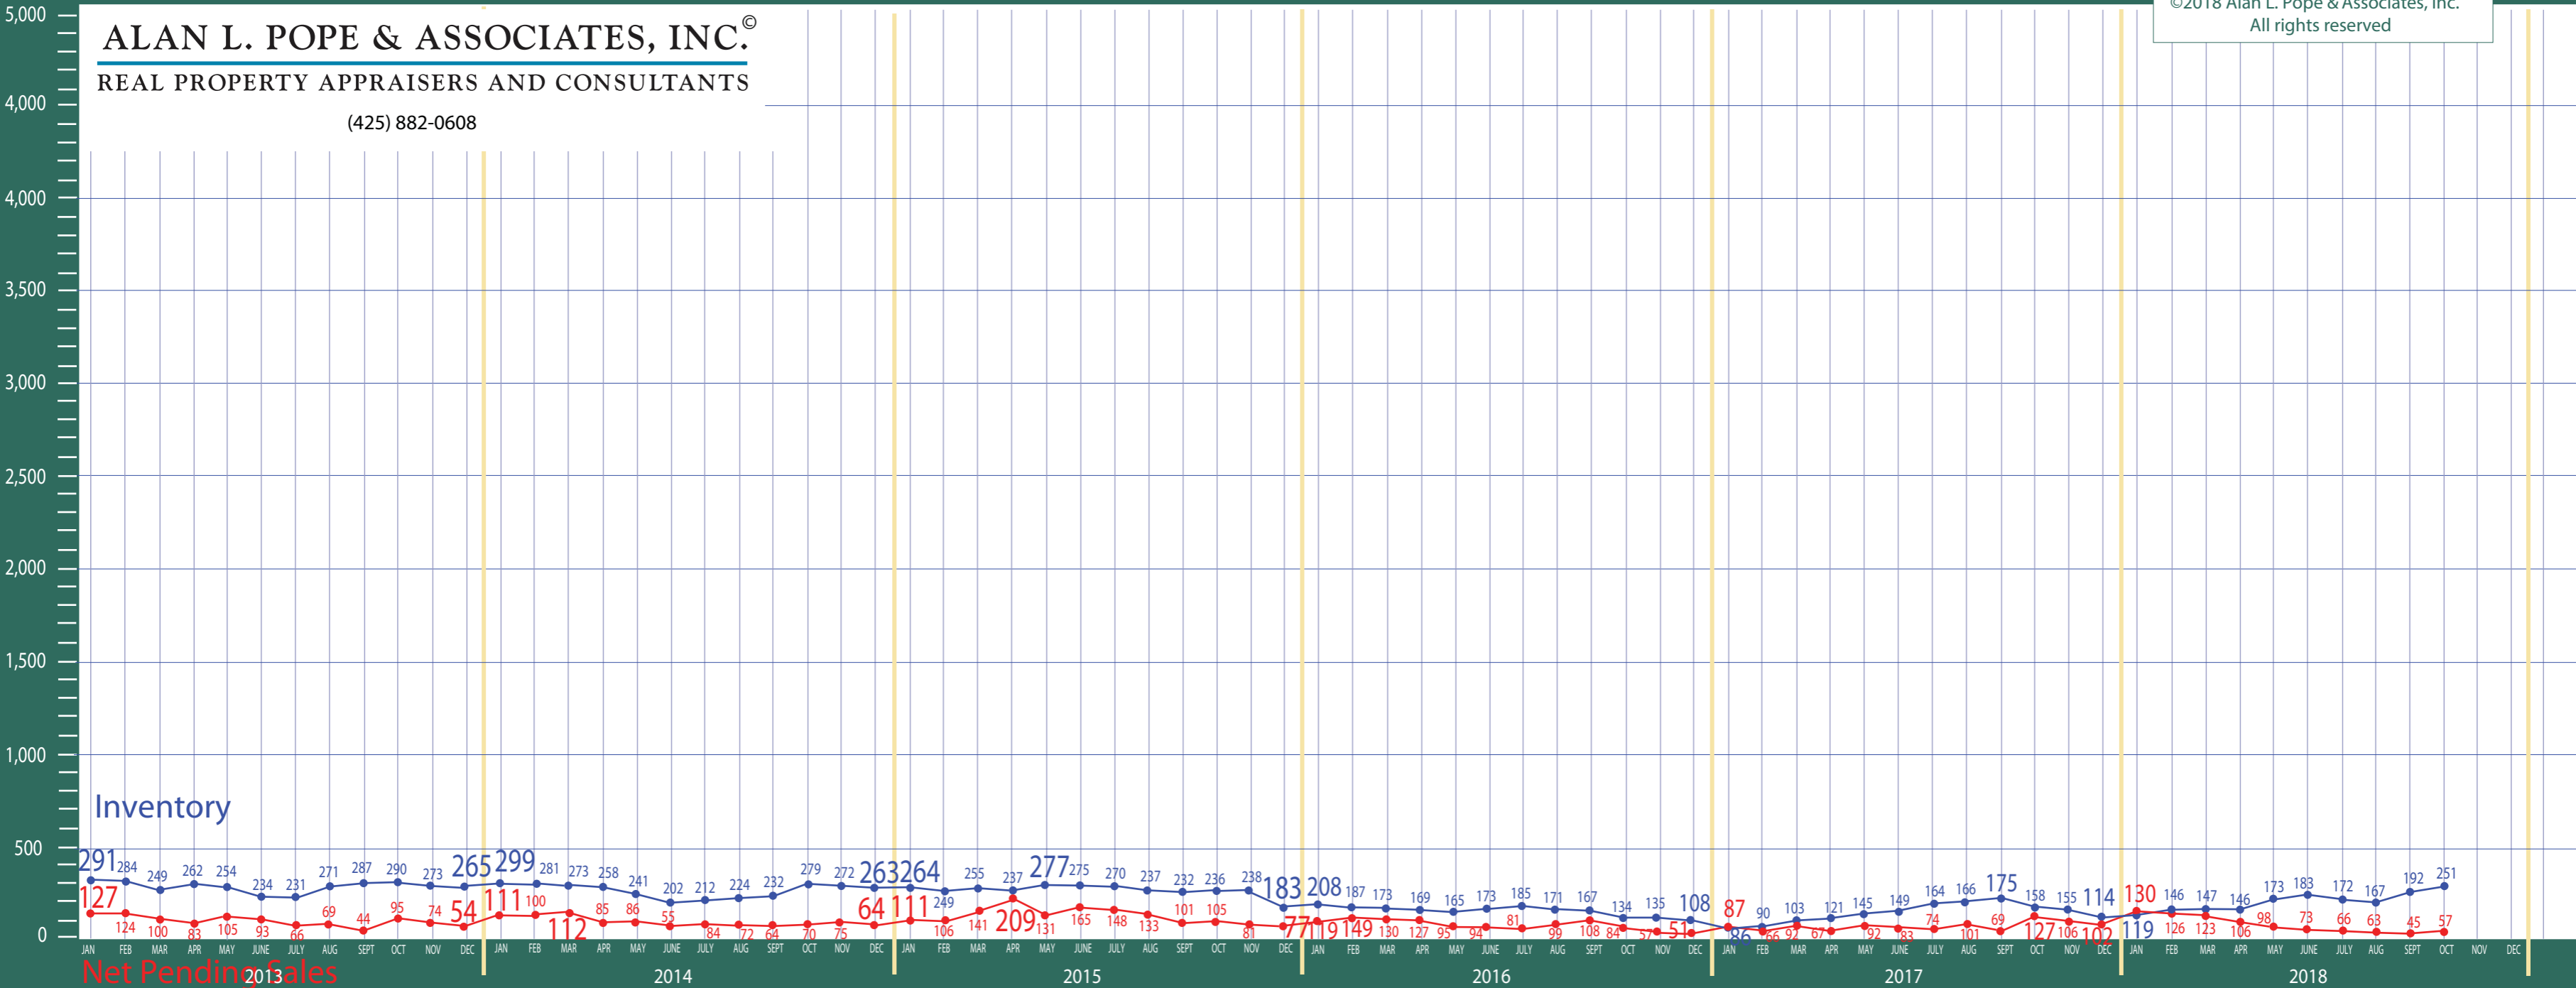

Puget Sound Region

New Construction - Condo Statistics

ALAN L. POPE & ASSOCIATES, INC.®

REAL PROPERTY APPRAISERS AND CONSULTANTS

(425) 882-0608

©2018 Alan L. Pope & Associates, Inc.
All rights reserved

Inventory

Net Pending Sales

Information Provided by The Northwest Multiple Listing Service

Puget Sound Region

New Construction - Condo Statistics

ALAN L. POPE & ASSOCIATES, INC.®
REAL PROPERTY APPRAISERS AND CONSULTANTS