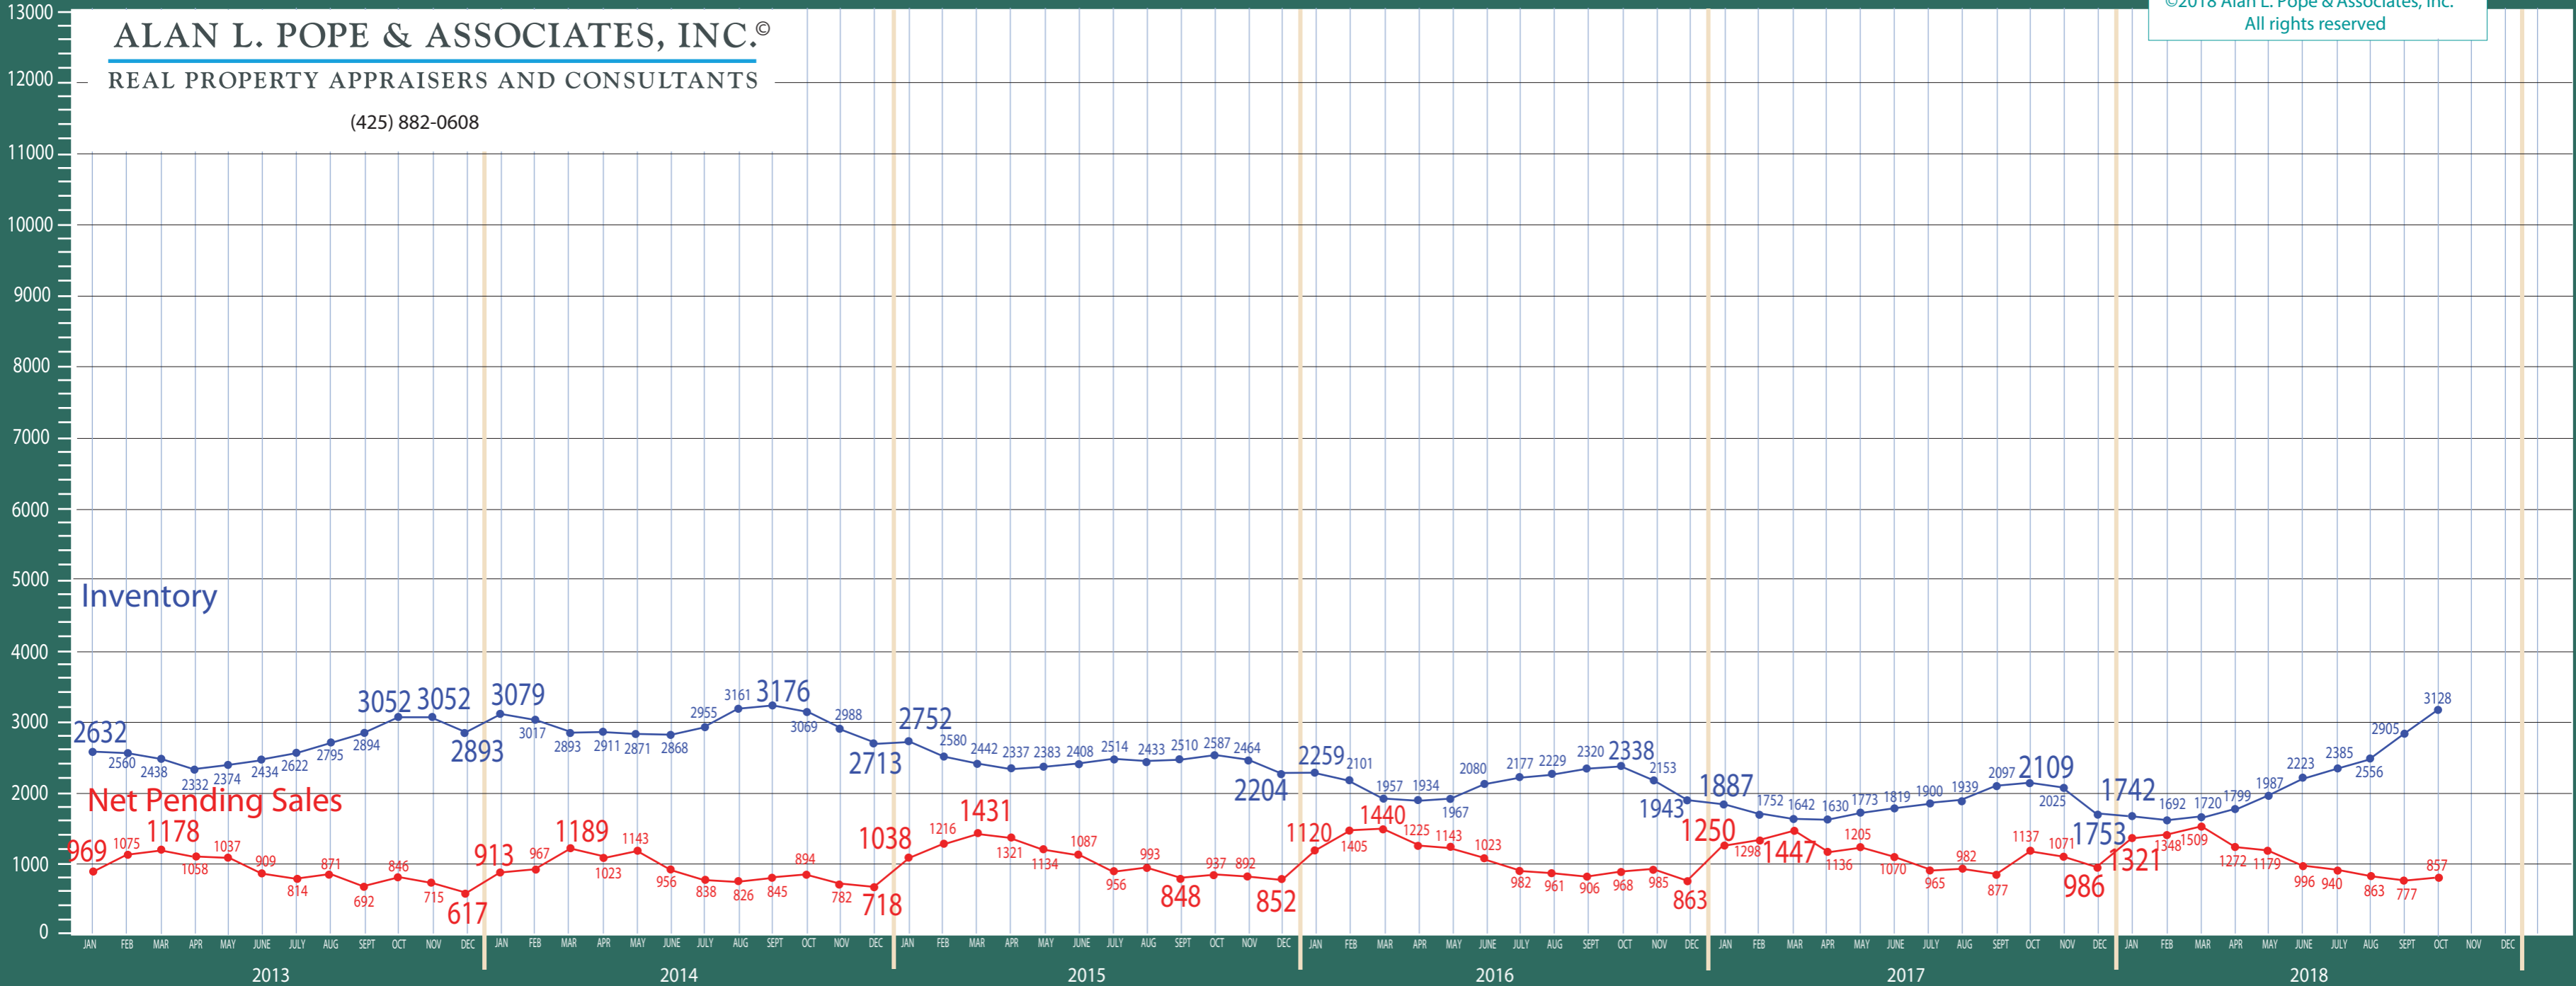

Puget Sound Region

New Construction - Residential & Condo Statistics

©2018 Alan L. Pope & Associates, Inc.
All rights reserved

ALAN L. POPE & ASSOCIATES, INC.®

REAL PROPERTY APPRAISERS AND CONSULTANTS

(425) 882-0608