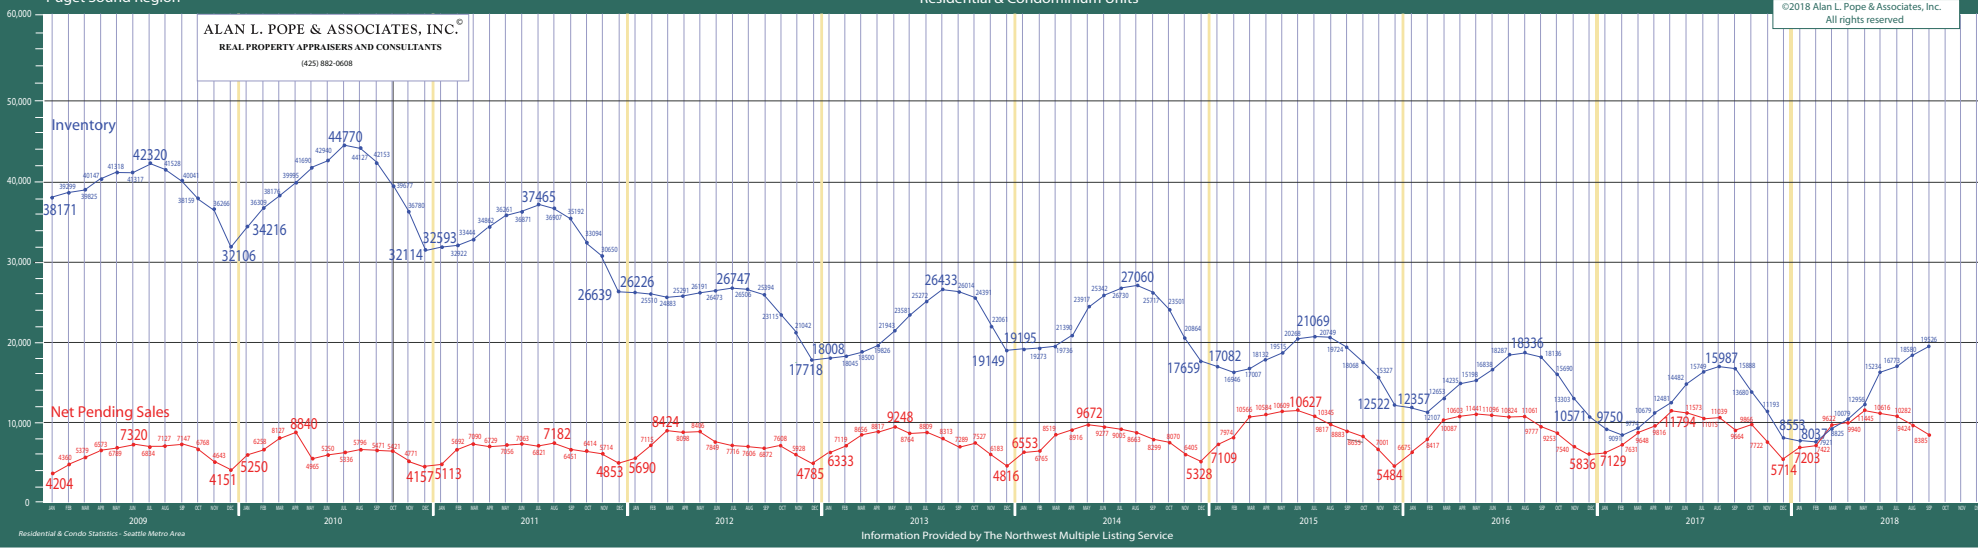

ALAN L. POPE & ASSOCIATES, INC.®
REAL PROPERTY APPRAISERS AND CONSULTANTS
(425) 882-0608

ALAN L. POPE & ASSOCIATES, INC.®
REAL PROPERTY APPRAISERS AND CONSULTANTS
(425) 882-0608