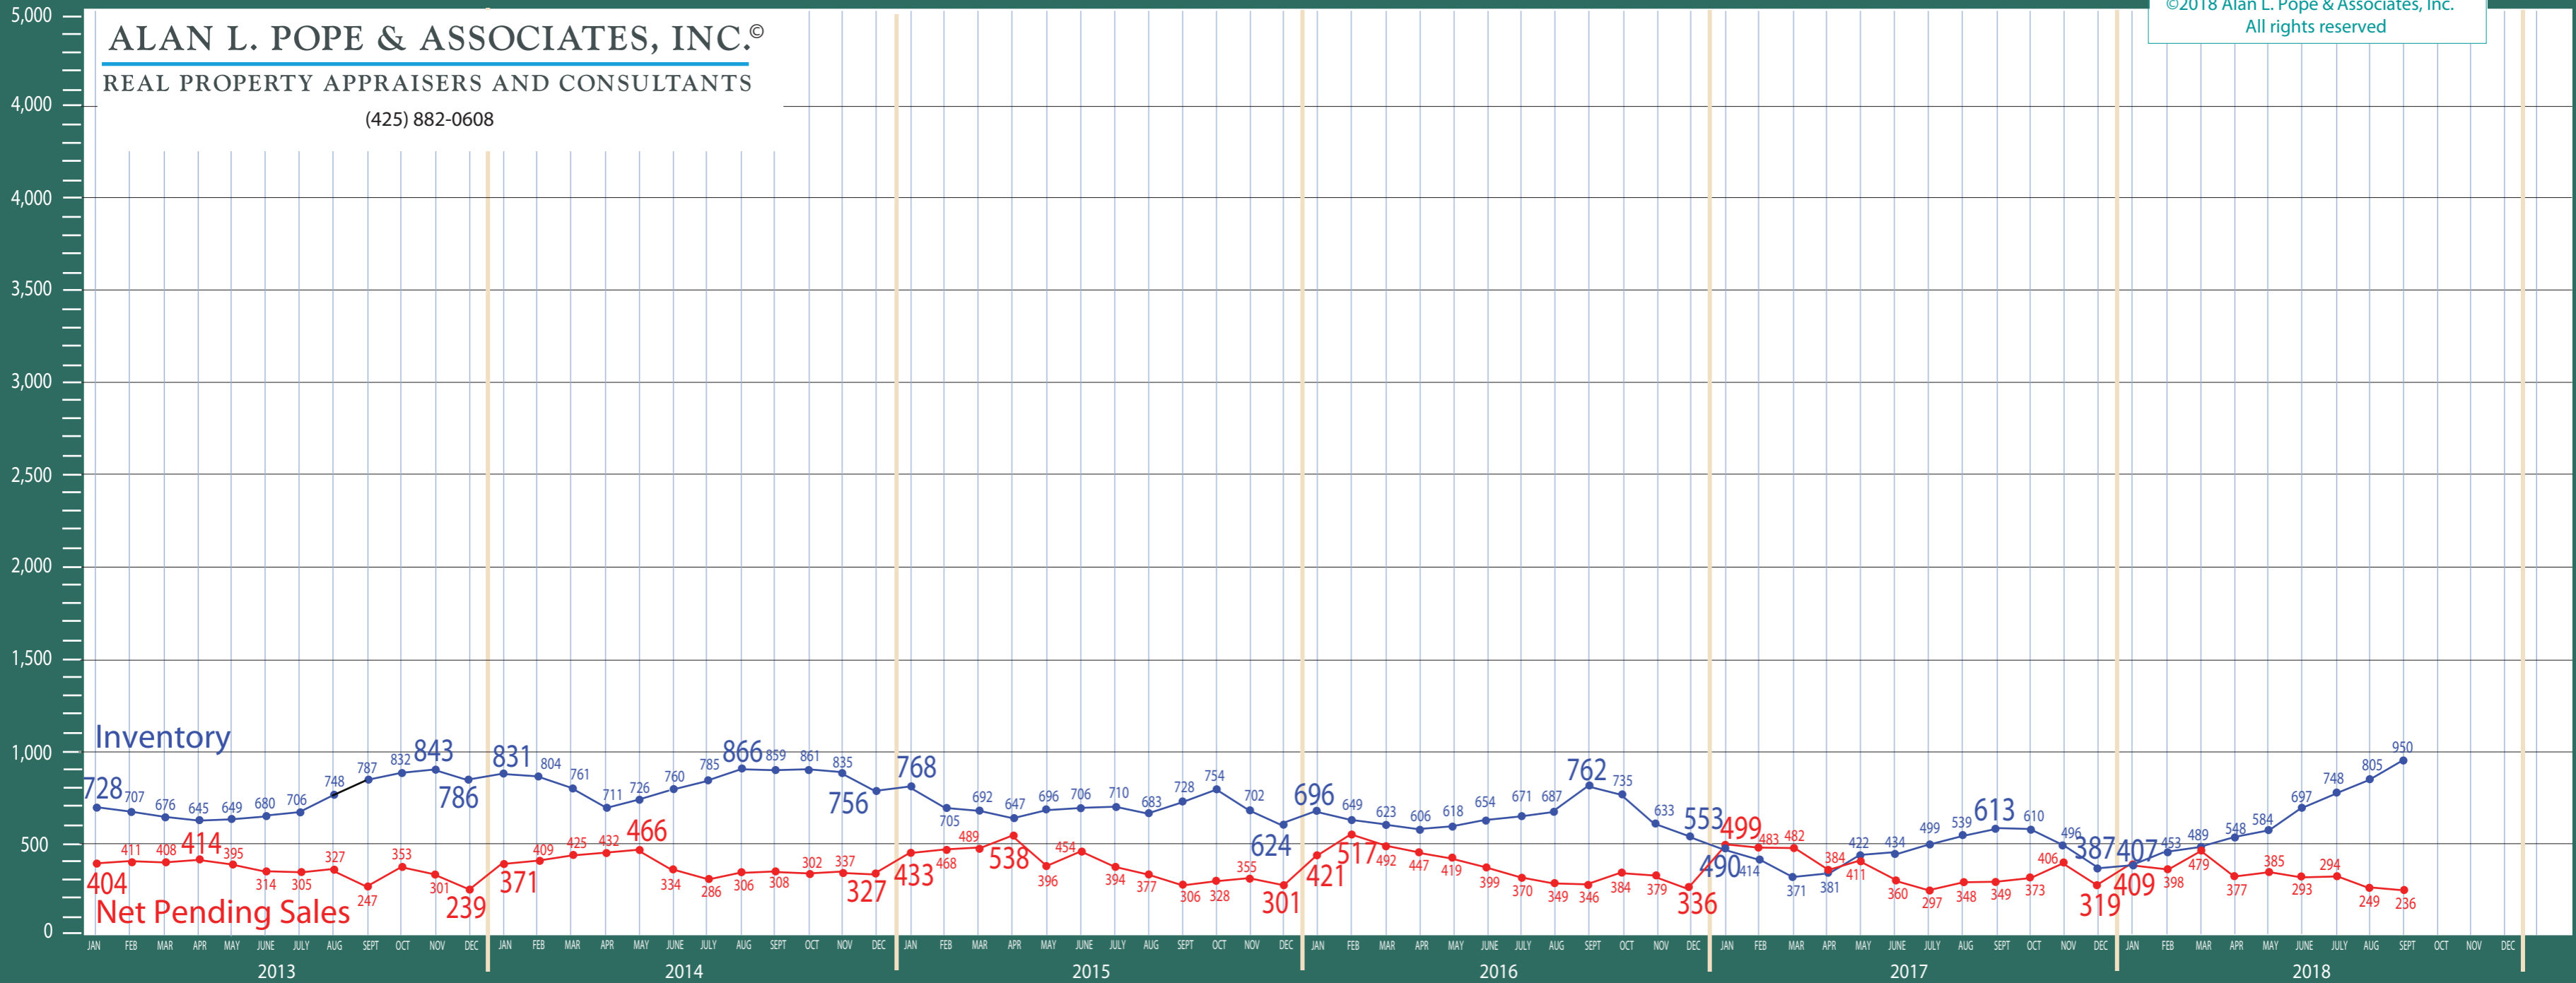

King County

New Construction - Residential & Condo Statistics

ALAN L. POPE & ASSOCIATES, INC.®

REAL PROPERTY APPRAISERS AND CONSULTANTS

(425) 882-0608

©2018 Alan L. Pope & Associates, Inc.
All rights reserved

Information Provided by The Northwest Multiple Listing Service

King County

New Construction - Residential & Condo Statistics

ALAN L. POPE & ASSOCIATES, INC.®

REAL PROPERTY APPRAISERS AND CONSULTANTS

(425) 882-0608