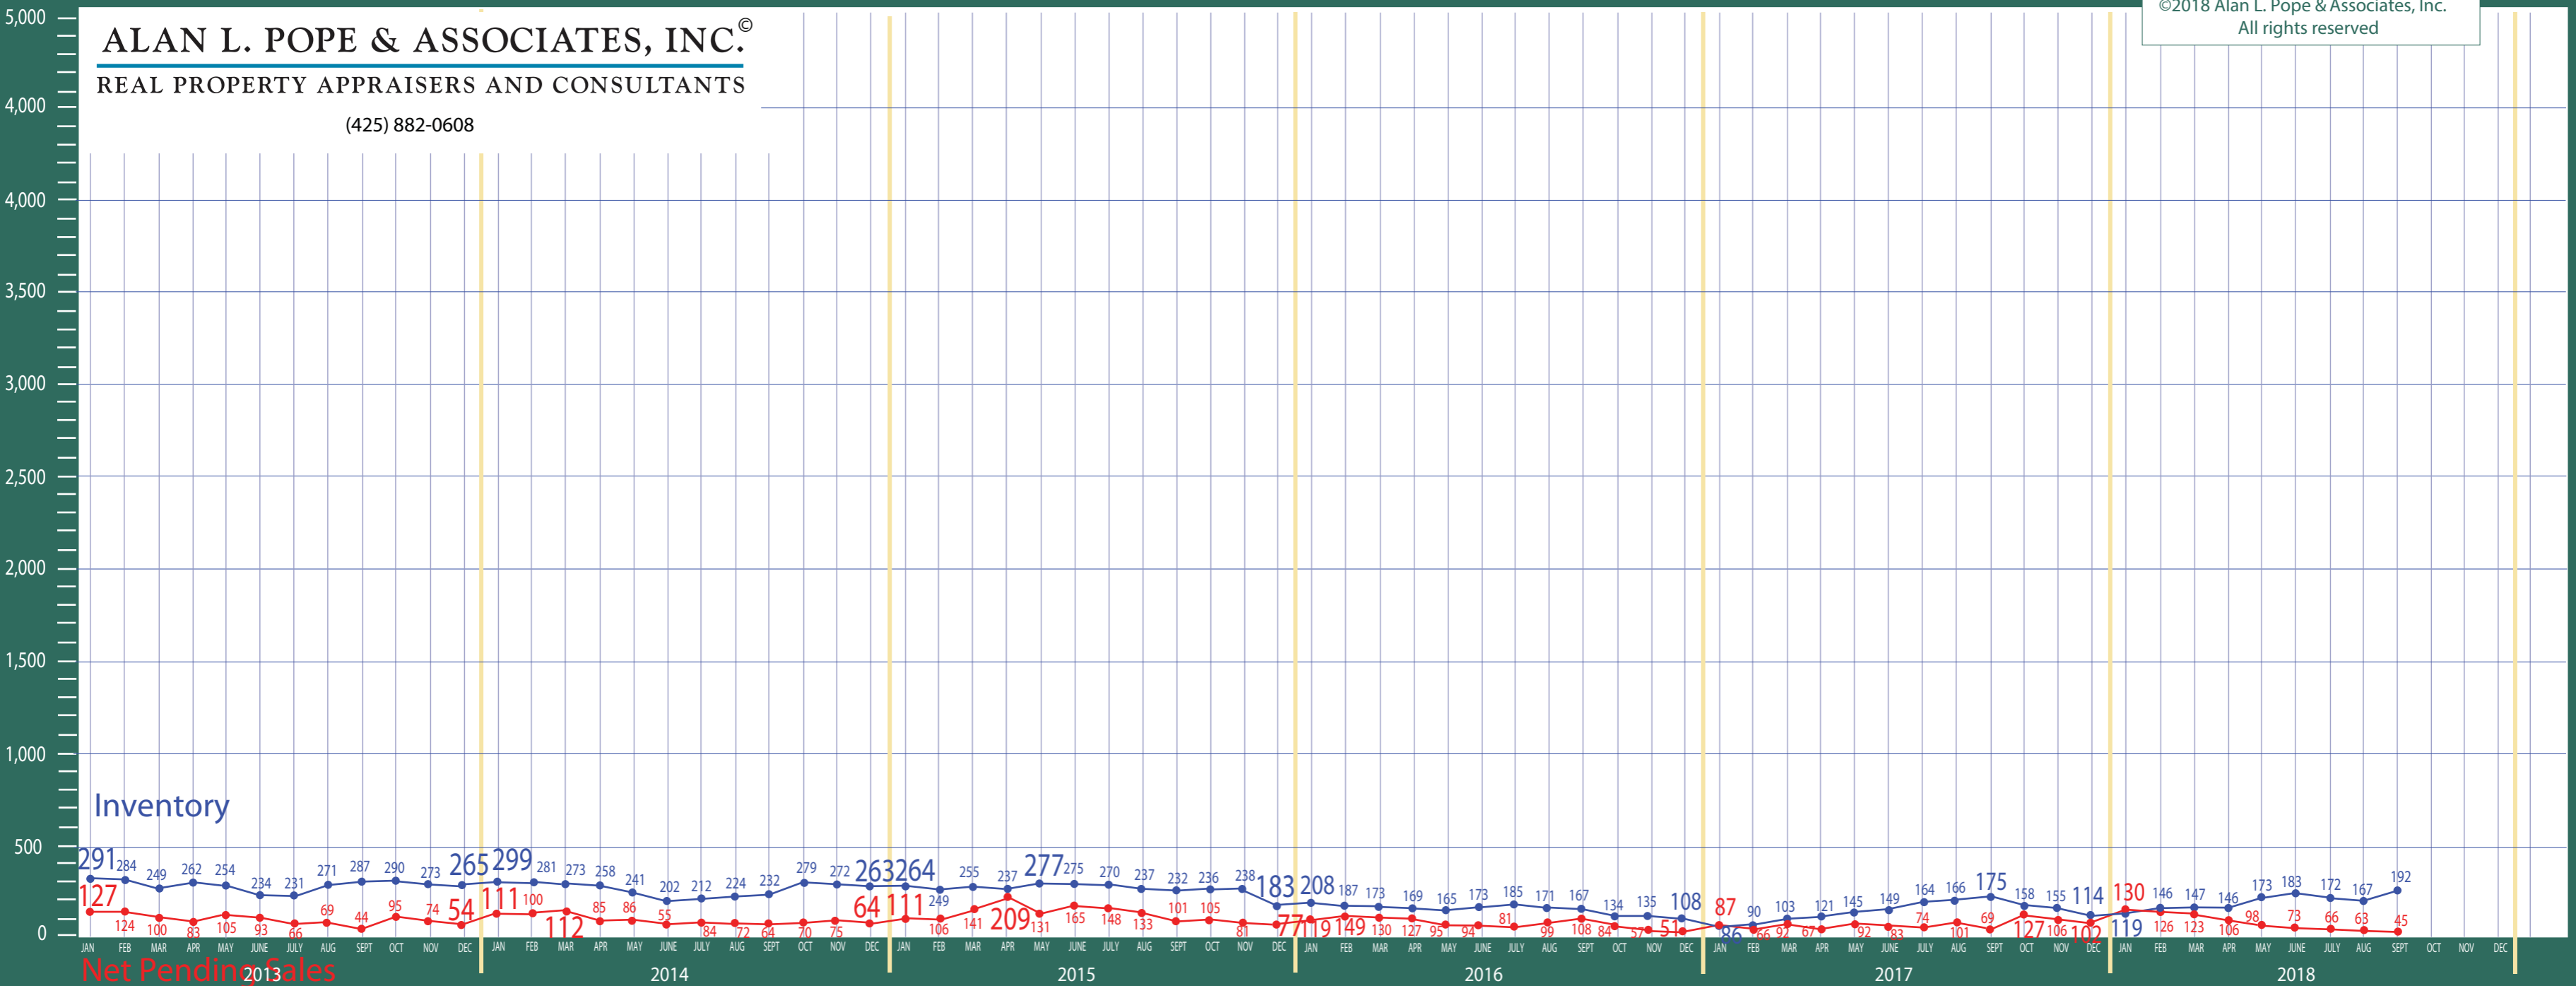

Puget Sound Region

New Construction - Condo Statistics

ALAN L. POPE & ASSOCIATES, INC.®
 REAL PROPERTY APPRAISERS AND CONSULTANTS
 (425) 882-0608

©2018 Alan L. Pope & Associates, Inc.
 All rights reserved

Information Provided by The Northwest Multiple Listing Service

Puget Sound Region

New Construction - Condo Statistics

ALAN L. POPE & ASSOCIATES, INC.
 REAL PROPERTY APPRAISERS AND CONSULTANTS

(425) 882-0608