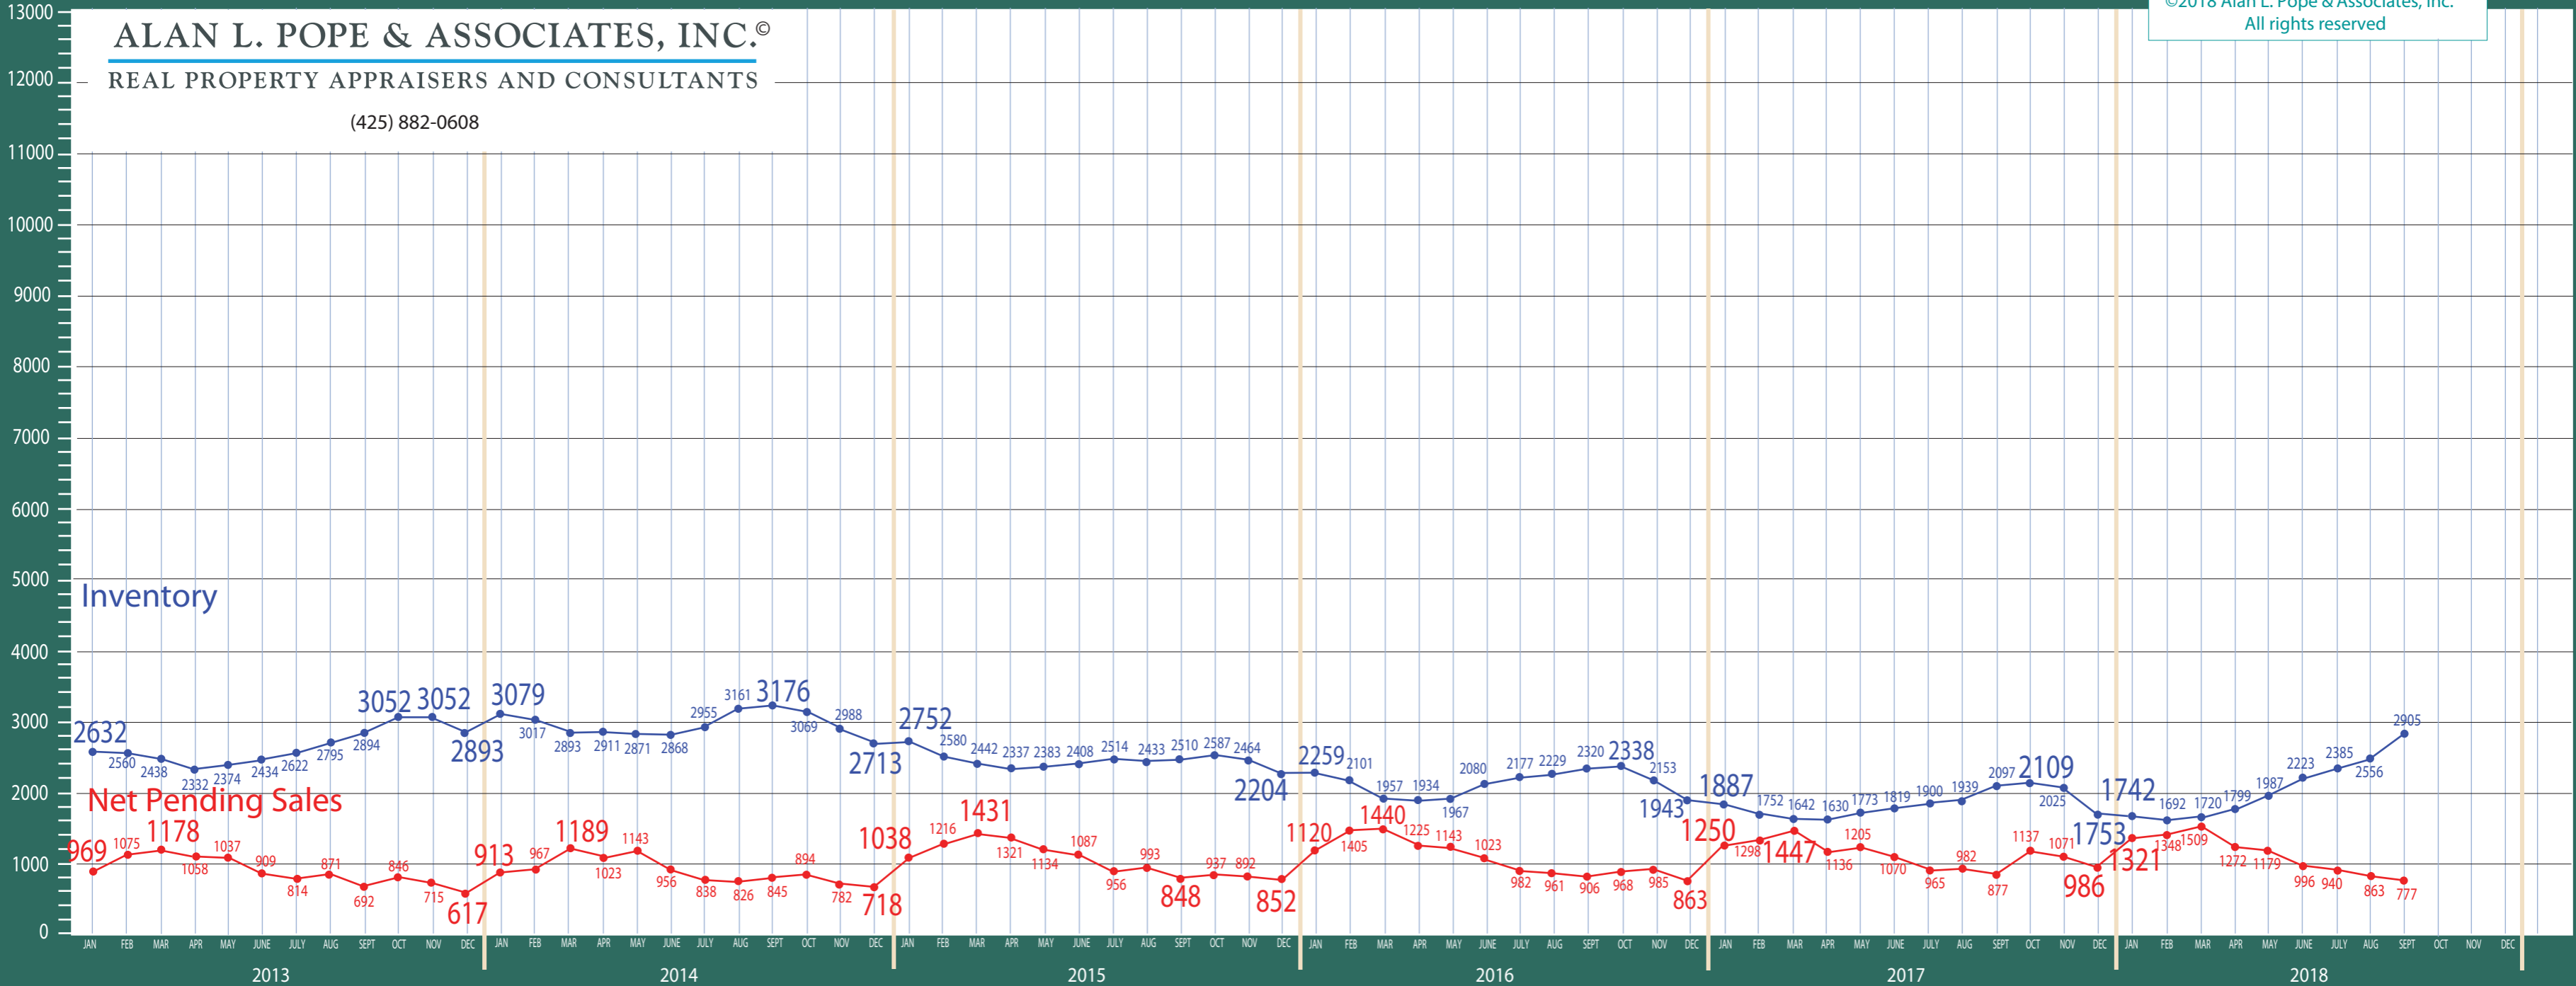

Puget Sound Region

New Construction - Residential & Condo Statistics

©2018 Alan L. Pope & Associates, Inc.
All rights reserved

ALAN L. POPE & ASSOCIATES, INC.®

REAL PROPERTY APPRAISERS AND CONSULTANTS

(425) 882-0608